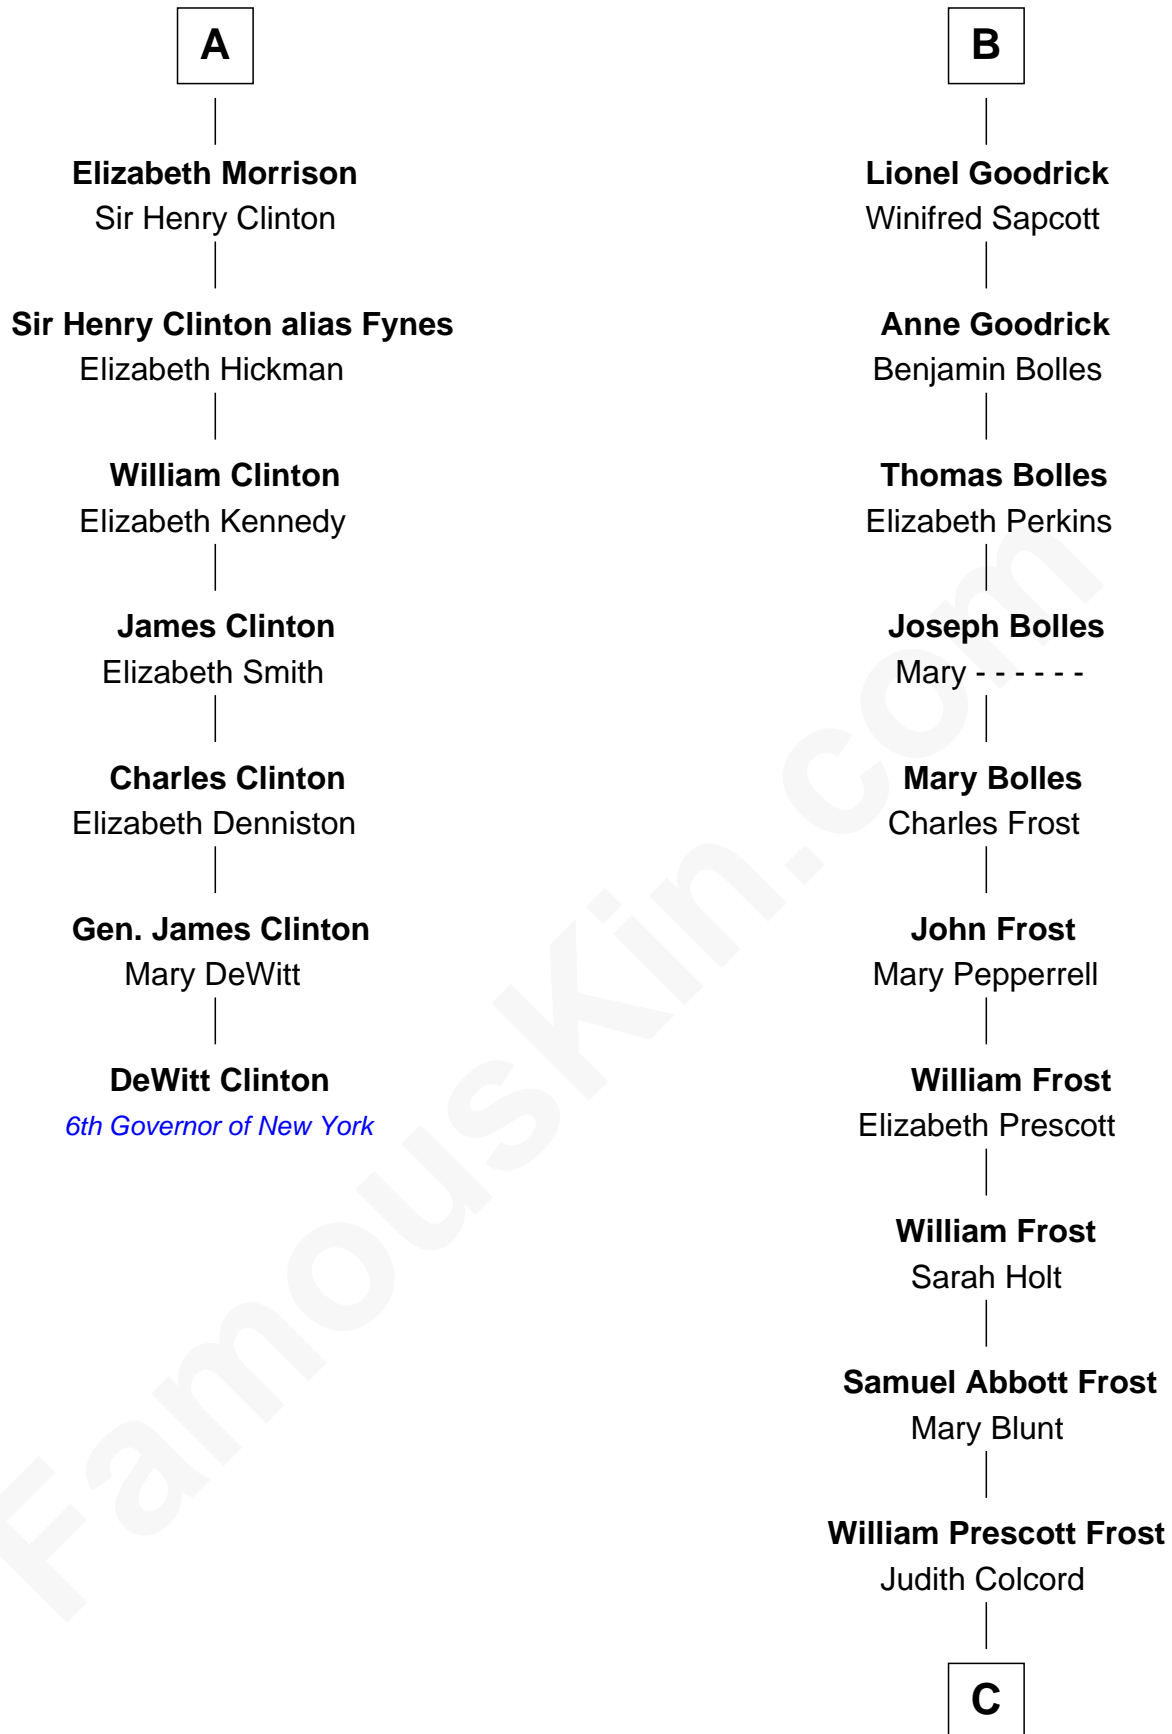

# FamousKin.com Relationship Chart of

**DeWitt Clinton**

*6th Governor of New York*

13th cousin 5 times removed of

**Robert Frost**

*Poet and Playwright*

**Sir William de Ros**  
Margery de Badlesmere

**Thomas de Ros**  
Beatrice de Stafford

**Margaret de Ros**  
Sir Reynold Grey

**Sir John Grey**  
Constance de Holand

**Sir Edmund Grey**  
Katherine Percy

**George Grey**  
Catherine Herbert

**Anne Grey**  
Sir John Hussey

**Bridget Hussey**  
Sir Richard Morrison

**A**

**Maud de Roos**  
John de Welles

**John de Welles**  
Eleanor de Mowbray

**Eudo de Welles**  
Maud de Greystoke

**Sir Lionel de Welles**  
Joan de Waterton

**Margaret de Welles**  
Sir Thomas Dymoke

**Sir Lionel Dymoke**  
Joanna Griffith

**Anne Dymoke**  
John Goodrick

**B**

**C**

**William Prescott Frost**

Isabella Moodie

**Robert Frost**

*Poet and Playwright*