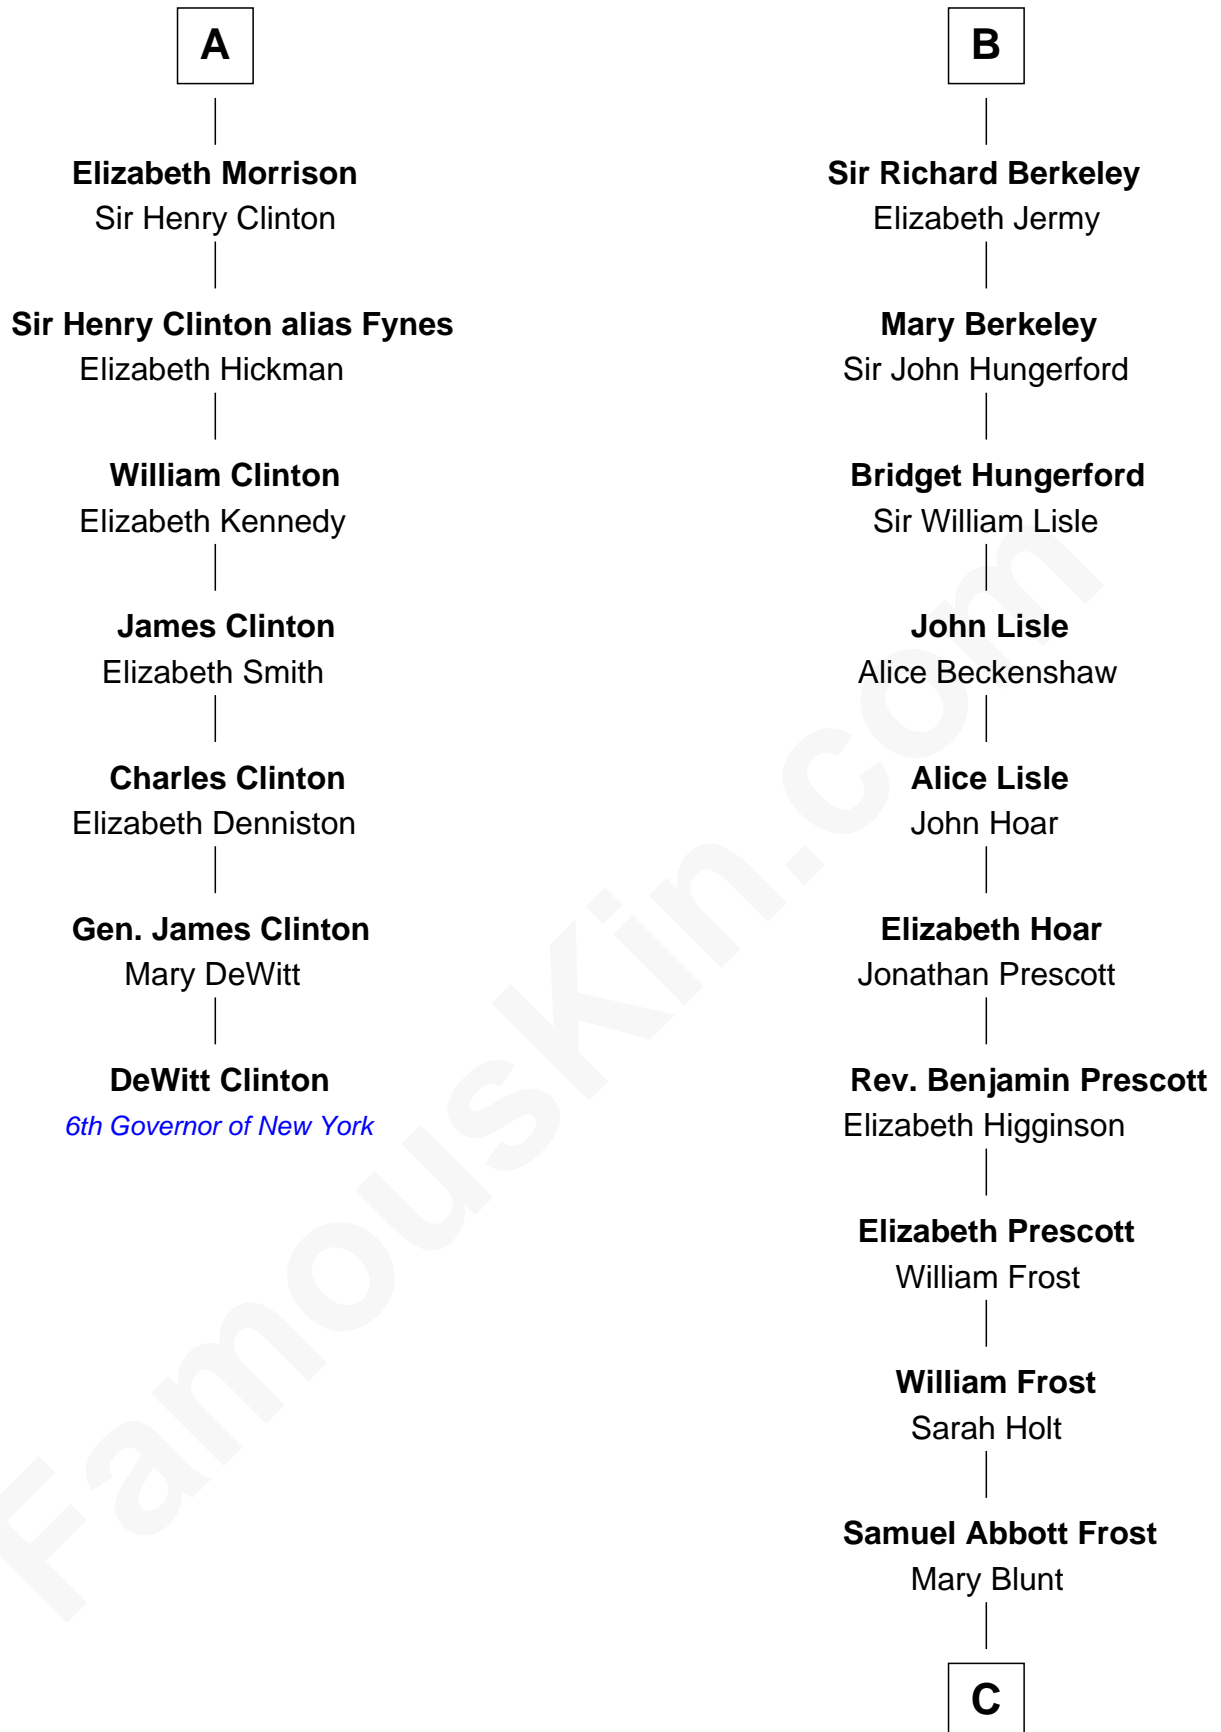

FamousKin.com Relationship Chart of

DeWitt Clinton

6th Governor of New York

13th cousin 6 times removed of

Robert Frost

Poet and Playwright

Ralph de Stafford

with wife
Margaret de Audley

Eleanor Aylesbury

George Grey

Catherine Herbert

Anne Stafford

Sir William Berkeley

Anne Grey

Sir John Hussey

Richard Berkeley

Elizabeth Conningsby

Bridget Hussey

Sir Richard Morrison

Sir John Berkeley

Isabel Dennis

A

B

C