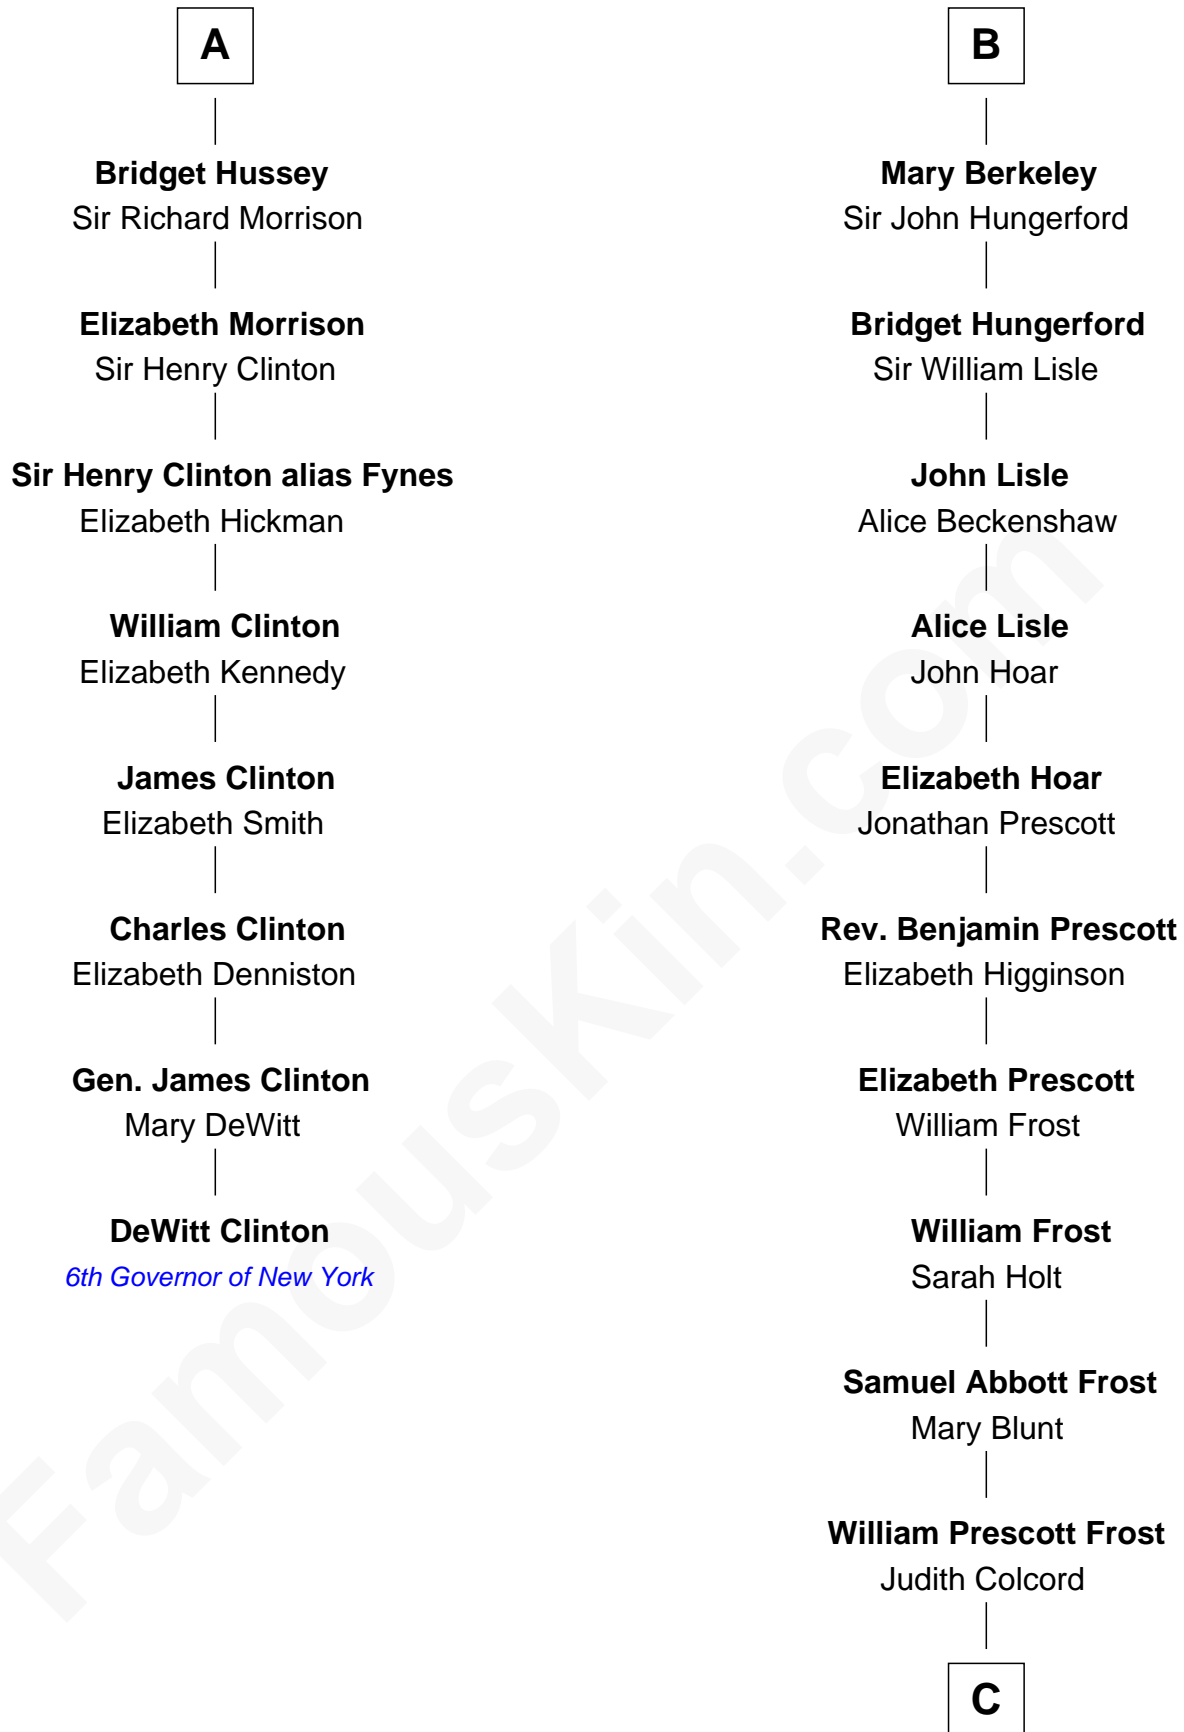

FamousKin.com Relationship Chart of

DeWitt Clinton

6th Governor of New York

14th cousin 4 times removed of

Robert Frost

Poet and Playwright

C

William Prescott Frost