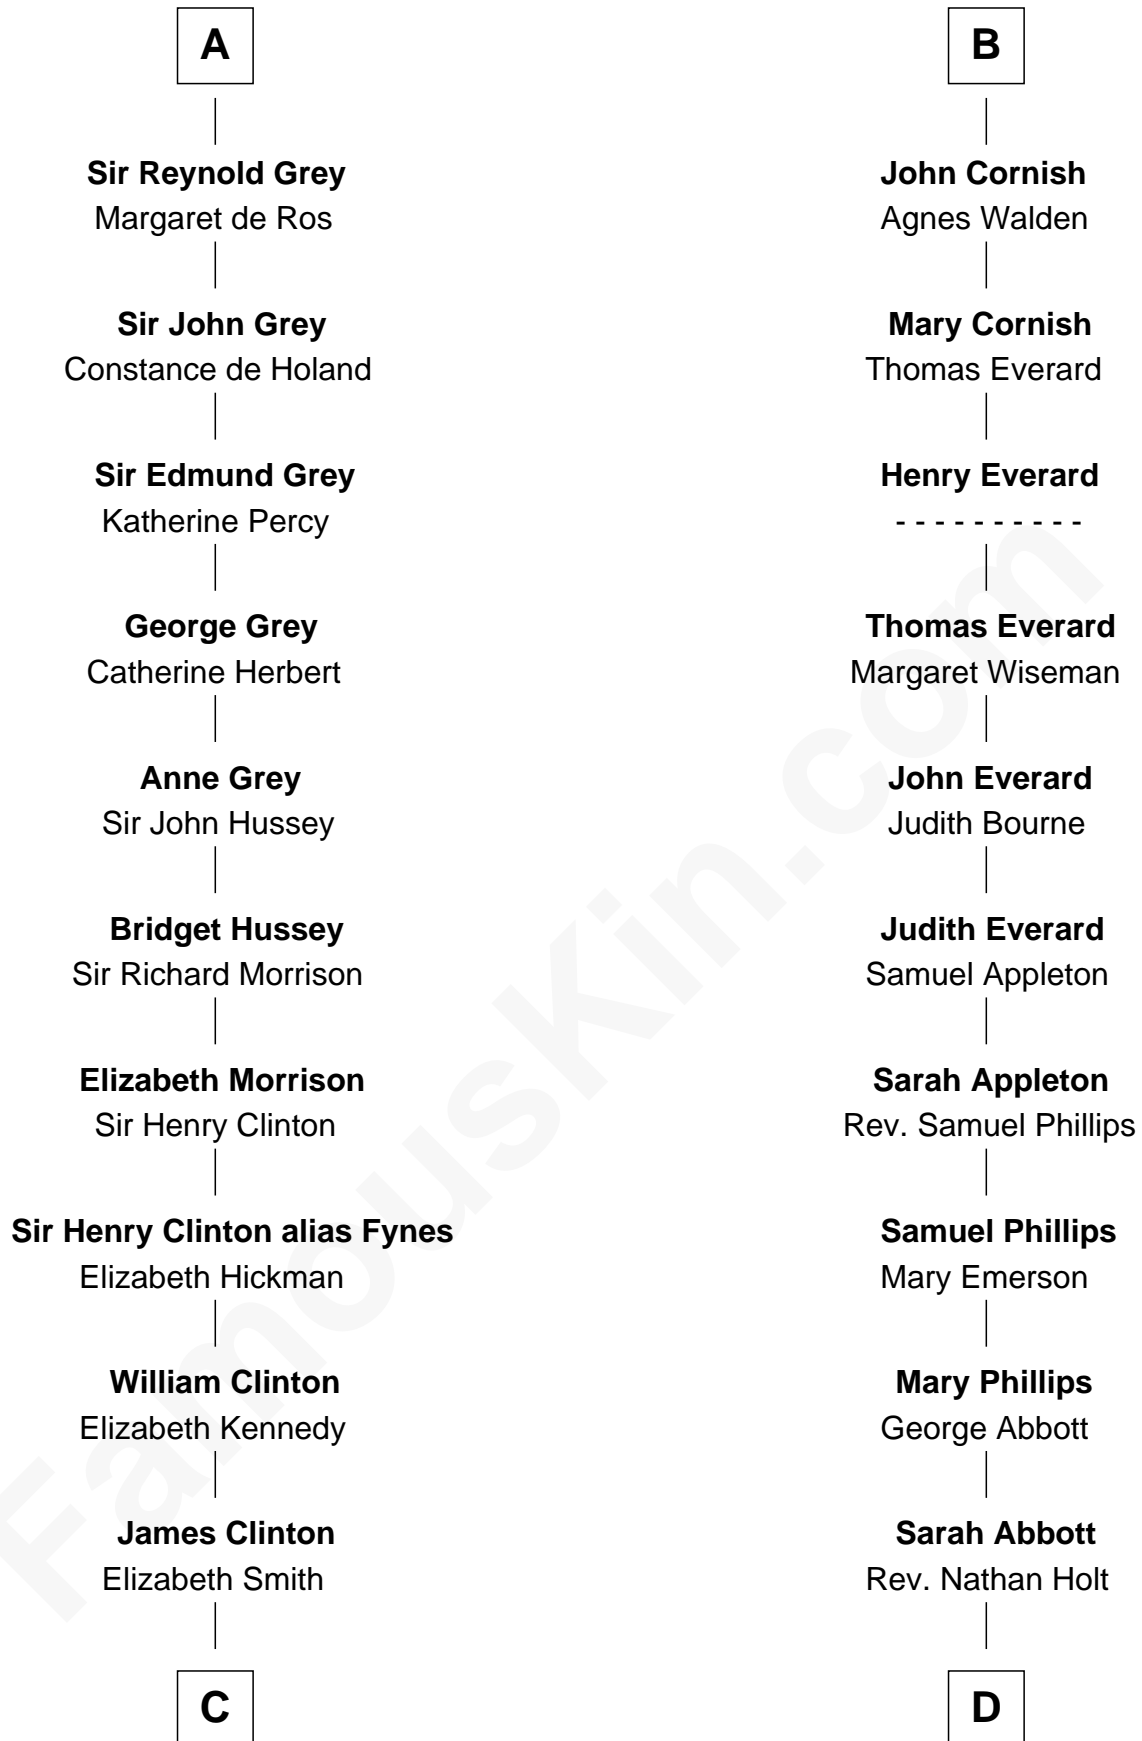

FamousKin.com Relationship Chart of

DeWitt Clinton

6th Governor of New York

19th cousin 2 times removed of

Robert Frost

Poet and Playwright

C

Charles Clinton
Elizabeth Denniston

Gen. James Clinton
Mary DeWitt

DeWitt Clinton
6th Governor of New York

D

Sarah Holt
William Frost

Samuel Abbott Frost
Mary Blunt

William Prescott Frost
Judith Colcord

William Prescott Frost
Isabella Moodie

Robert Frost
Poet and Playwright