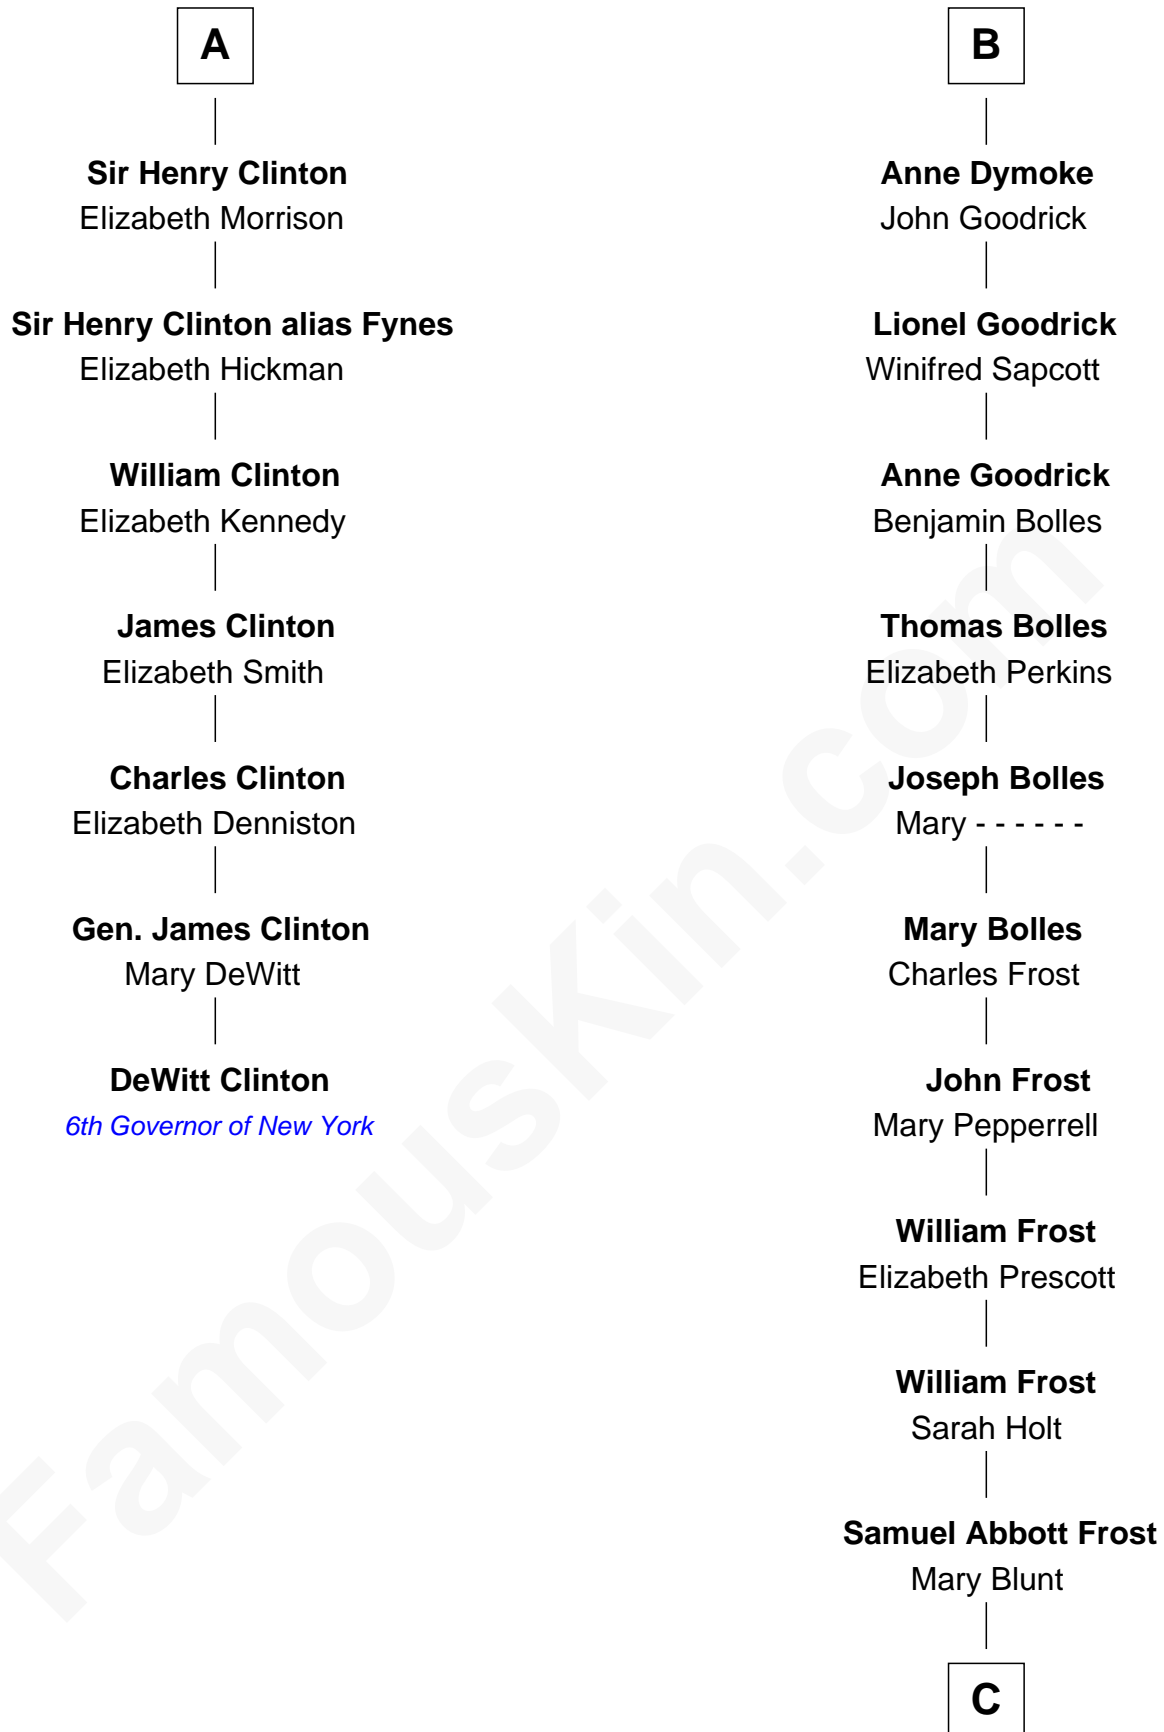

FamousKin.com Relationship Chart of

DeWitt Clinton

6th Governor of New York

13th cousin 6 times removed of

Robert Frost

Poet and Playwright

Sir Maurice de Berkeley

Eve la Zouche

Edmund Dudley

Elizabeth Grey

Elizabeth Dudley

William Stourton

Ursula Stourton

Sir Edward Clinton

A

Isabel de Berkeley

Sir Robert de Clifford

Sir Roger de Clifford

Maud de Beauchamp

Katherine de Clifford

Sir Ralph de Greystoke

Maud de Greystoke

Eudo de Welles

Sir Lionel de Welles

Joan de Waterton

Margaret de Welles

Sir Thomas Dymoke

Sir Lionel Dymoke

Joanna Griffith

B

C

William Prescott Frost