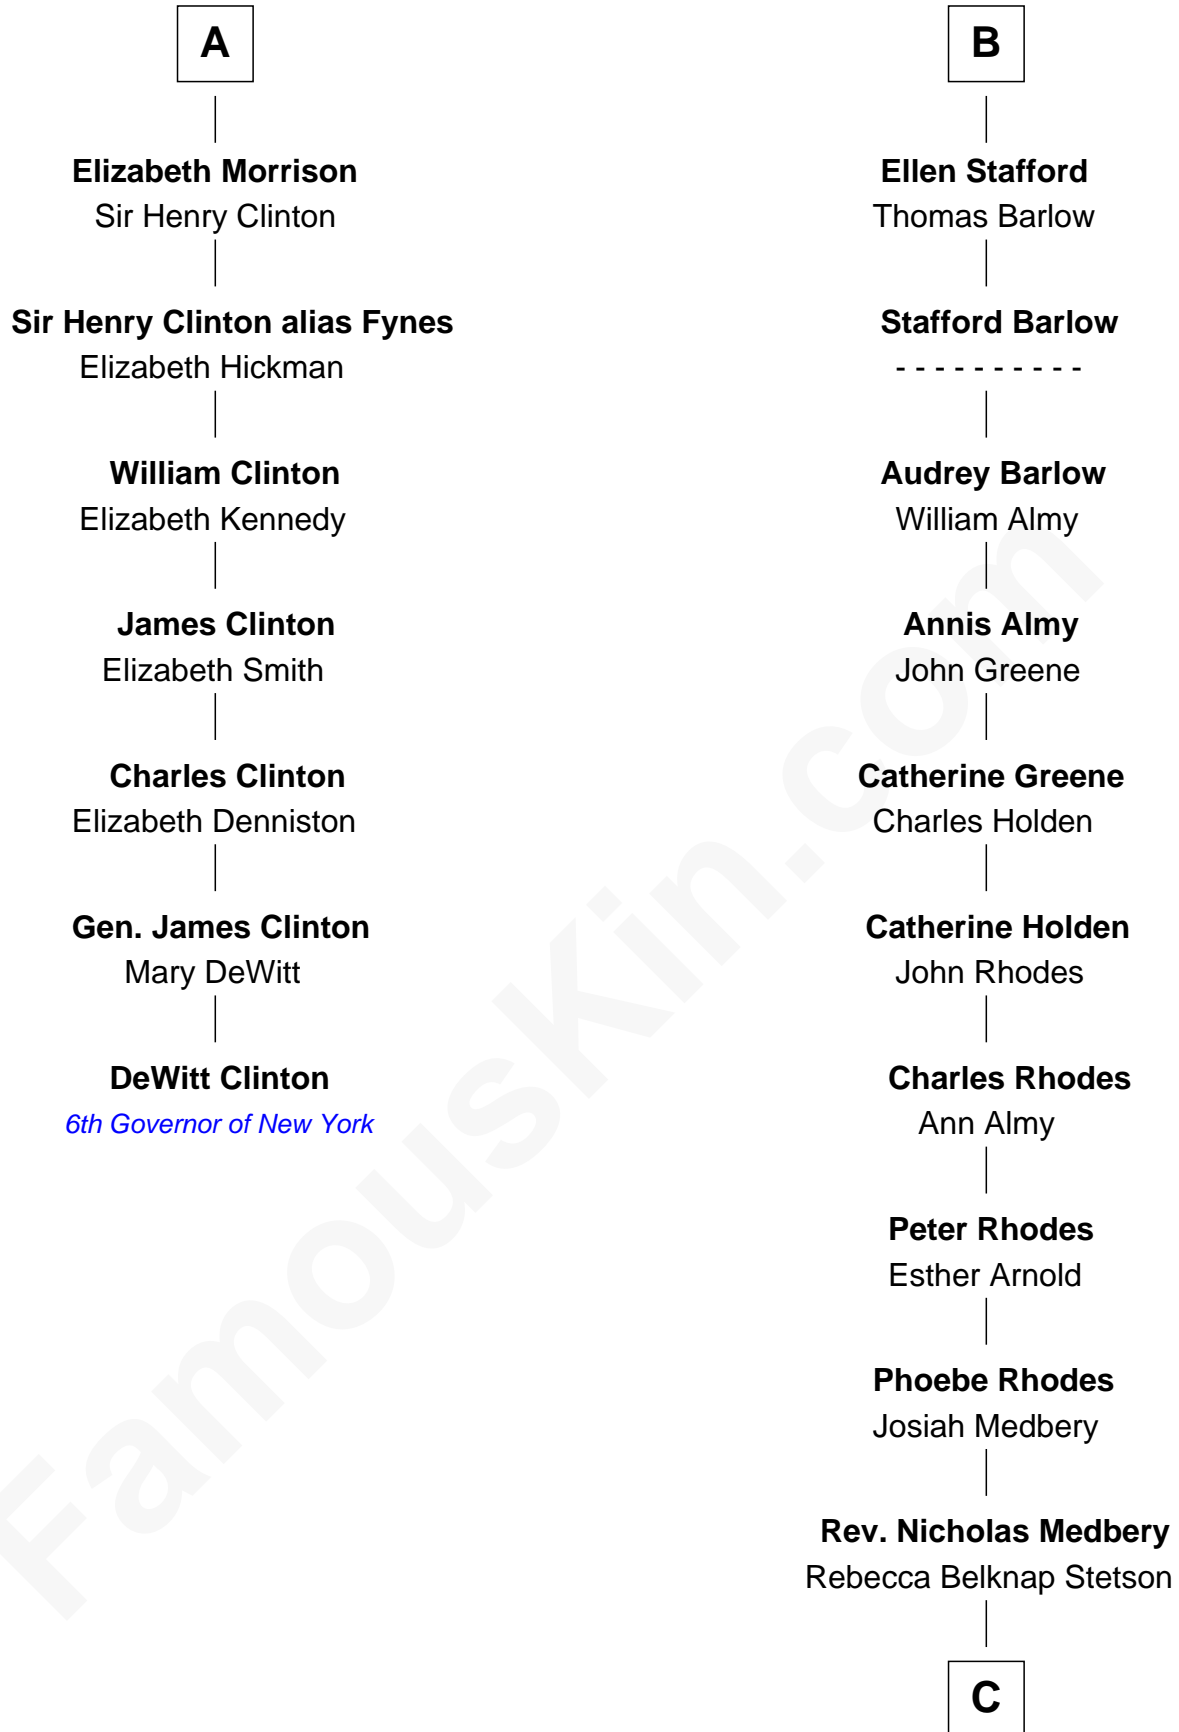

FamousKin.com Relationship Chart of

DeWitt Clinton

6th Governor of New York

13th cousin 5 times removed of

Benton MacKaye

Co-Founder, Appalachian Trail

C

Mary Ellen Keith Medbery
James Morrison Steele MacKaye

Benton MacKaye
Co-Founder, Appalachian Trail

FamousKin.com