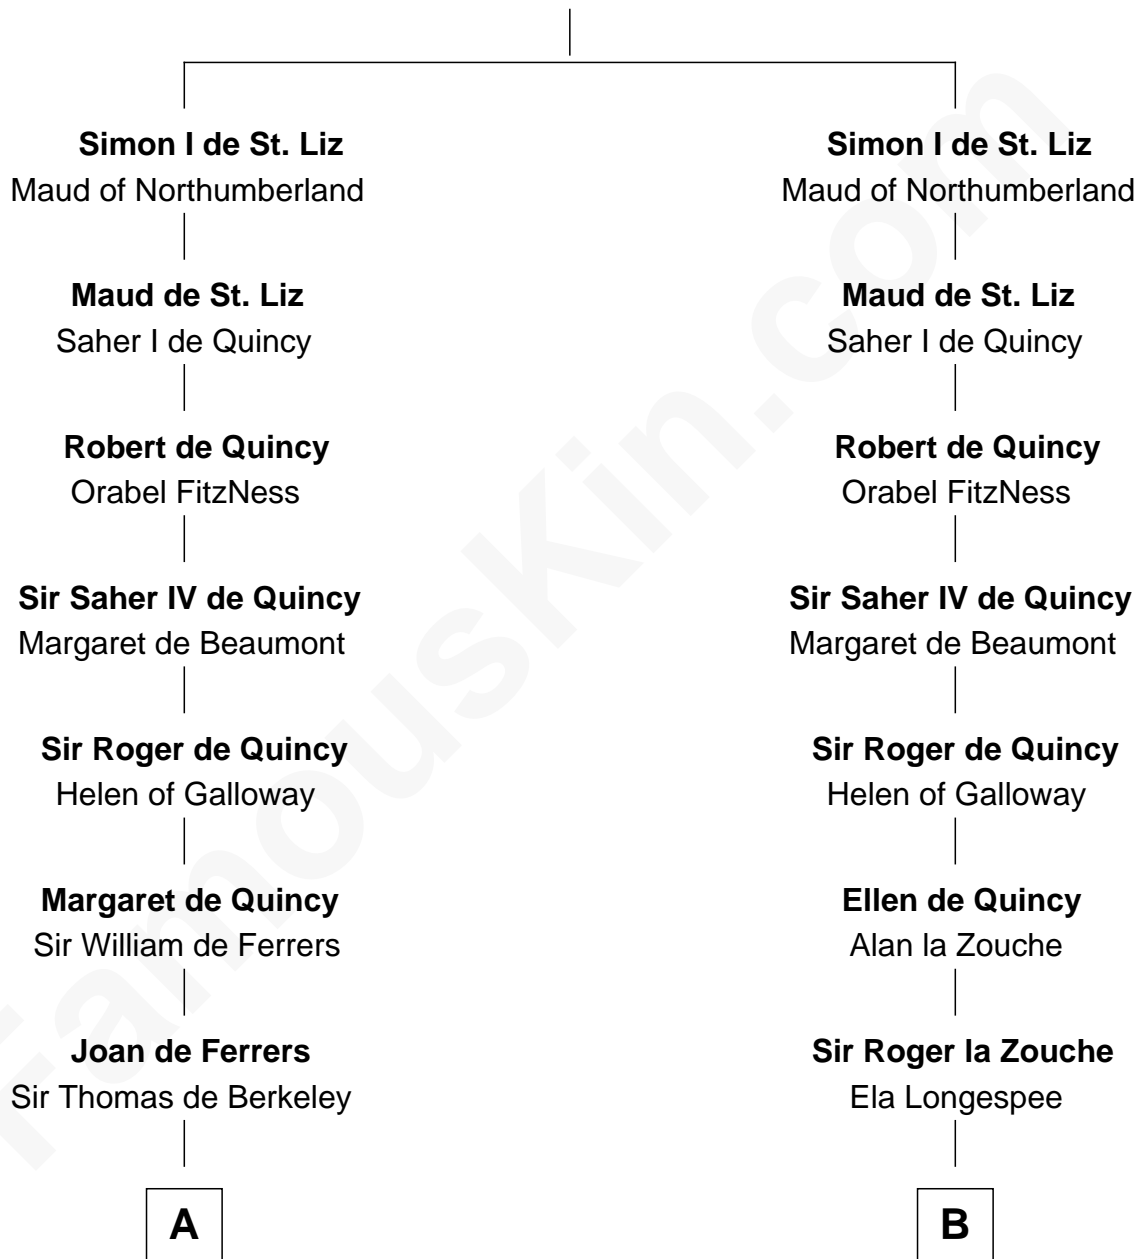

FamousKin.com Relationship Chart of

DeWitt Clinton

6th Governor of New York

21st cousin of

Major John Pitcairn

British Commander at Battle of Lexington

Norman Ranulf

C

William Clinton
Elizabeth Kennedy

James Clinton
Elizabeth Smith

Charles Clinton
Elizabeth Denniston

Gen. James Clinton
Mary DeWitt

DeWitt Clinton
6th Governor of New York

D

John Erskine
Mary Stewart

Sir Charles Erskine
Mary Hope