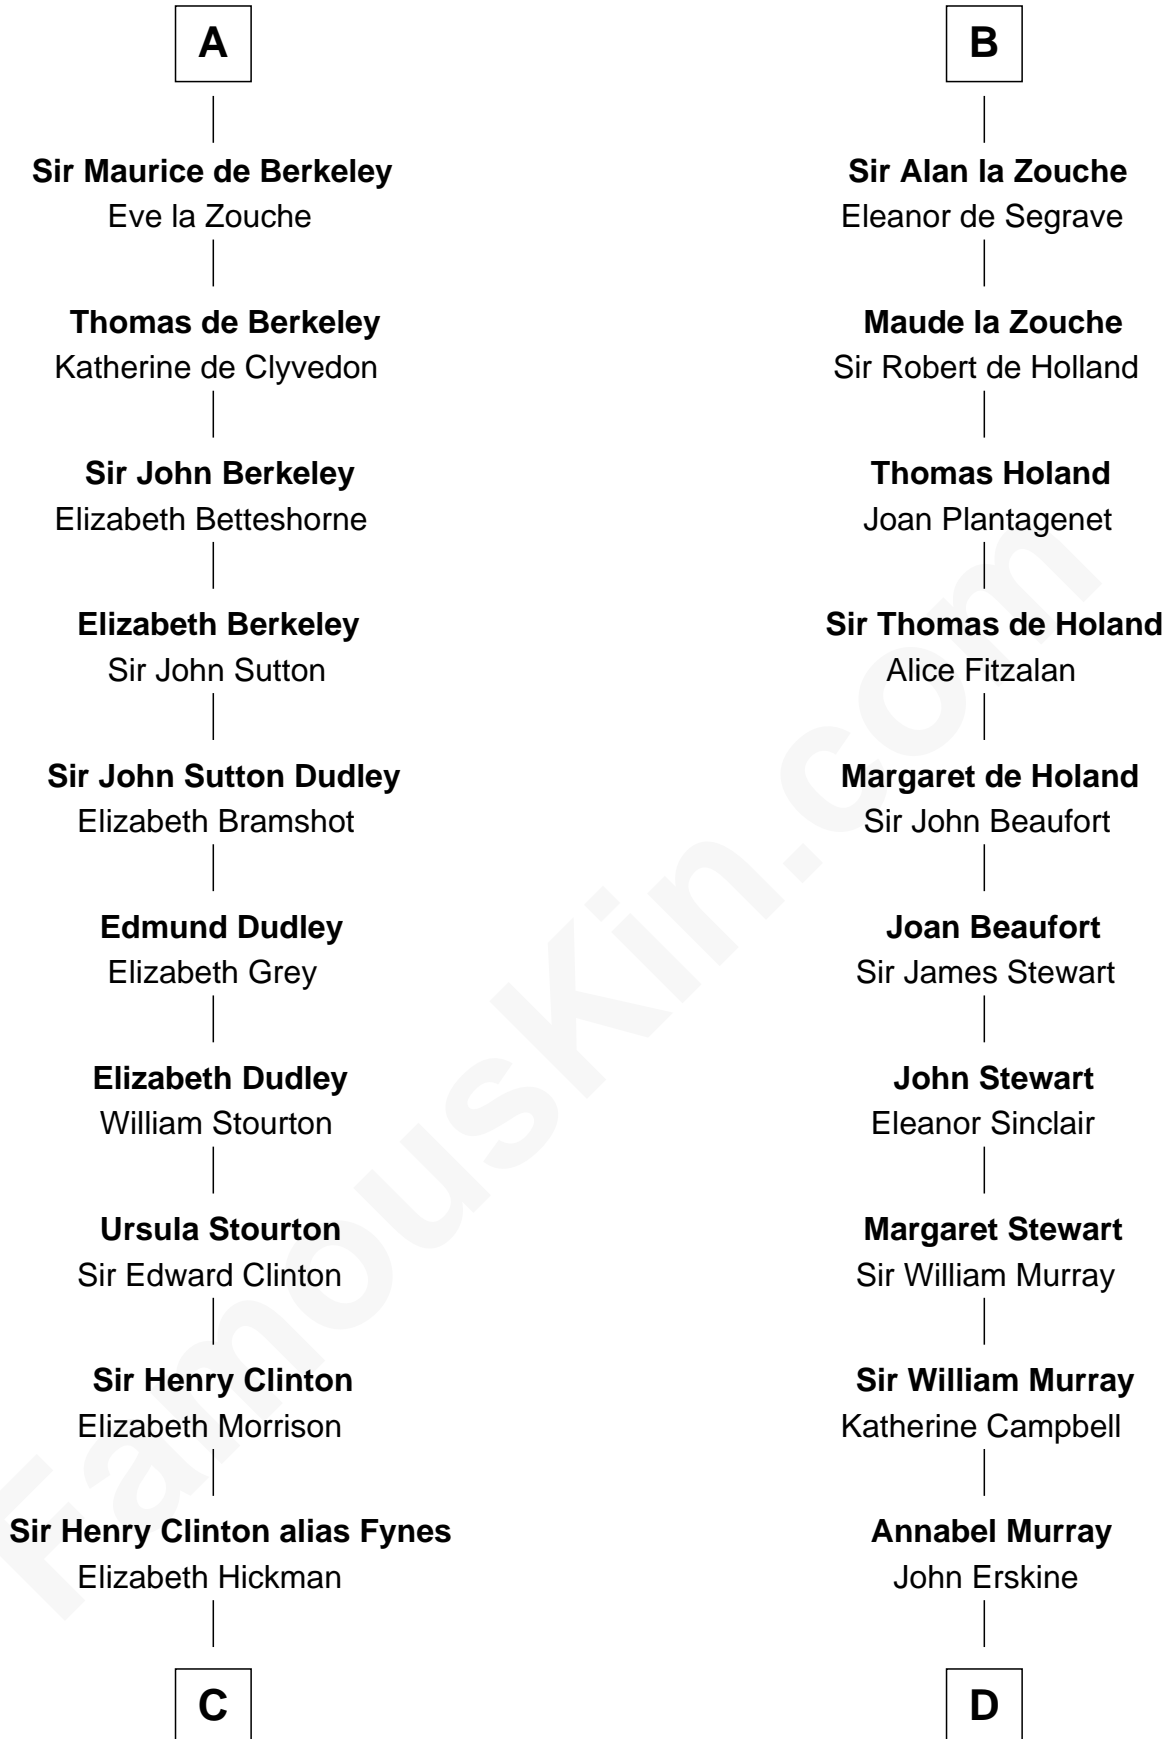

FamousKin.com Relationship Chart of

DeWitt Clinton

6th Governor of New York

21st cousin of

Major John Pitcairn

British Commander at Battle of Lexington

Norman Ranulf

C

William Clinton
Elizabeth Kennedy

James Clinton
Elizabeth Smith

Charles Clinton
Elizabeth Denniston

Gen. James Clinton
Mary DeWitt

DeWitt Clinton
6th Governor of New York

D

John Erskine
Mary Stewart

Sir Charles Erskine
Mary Hope