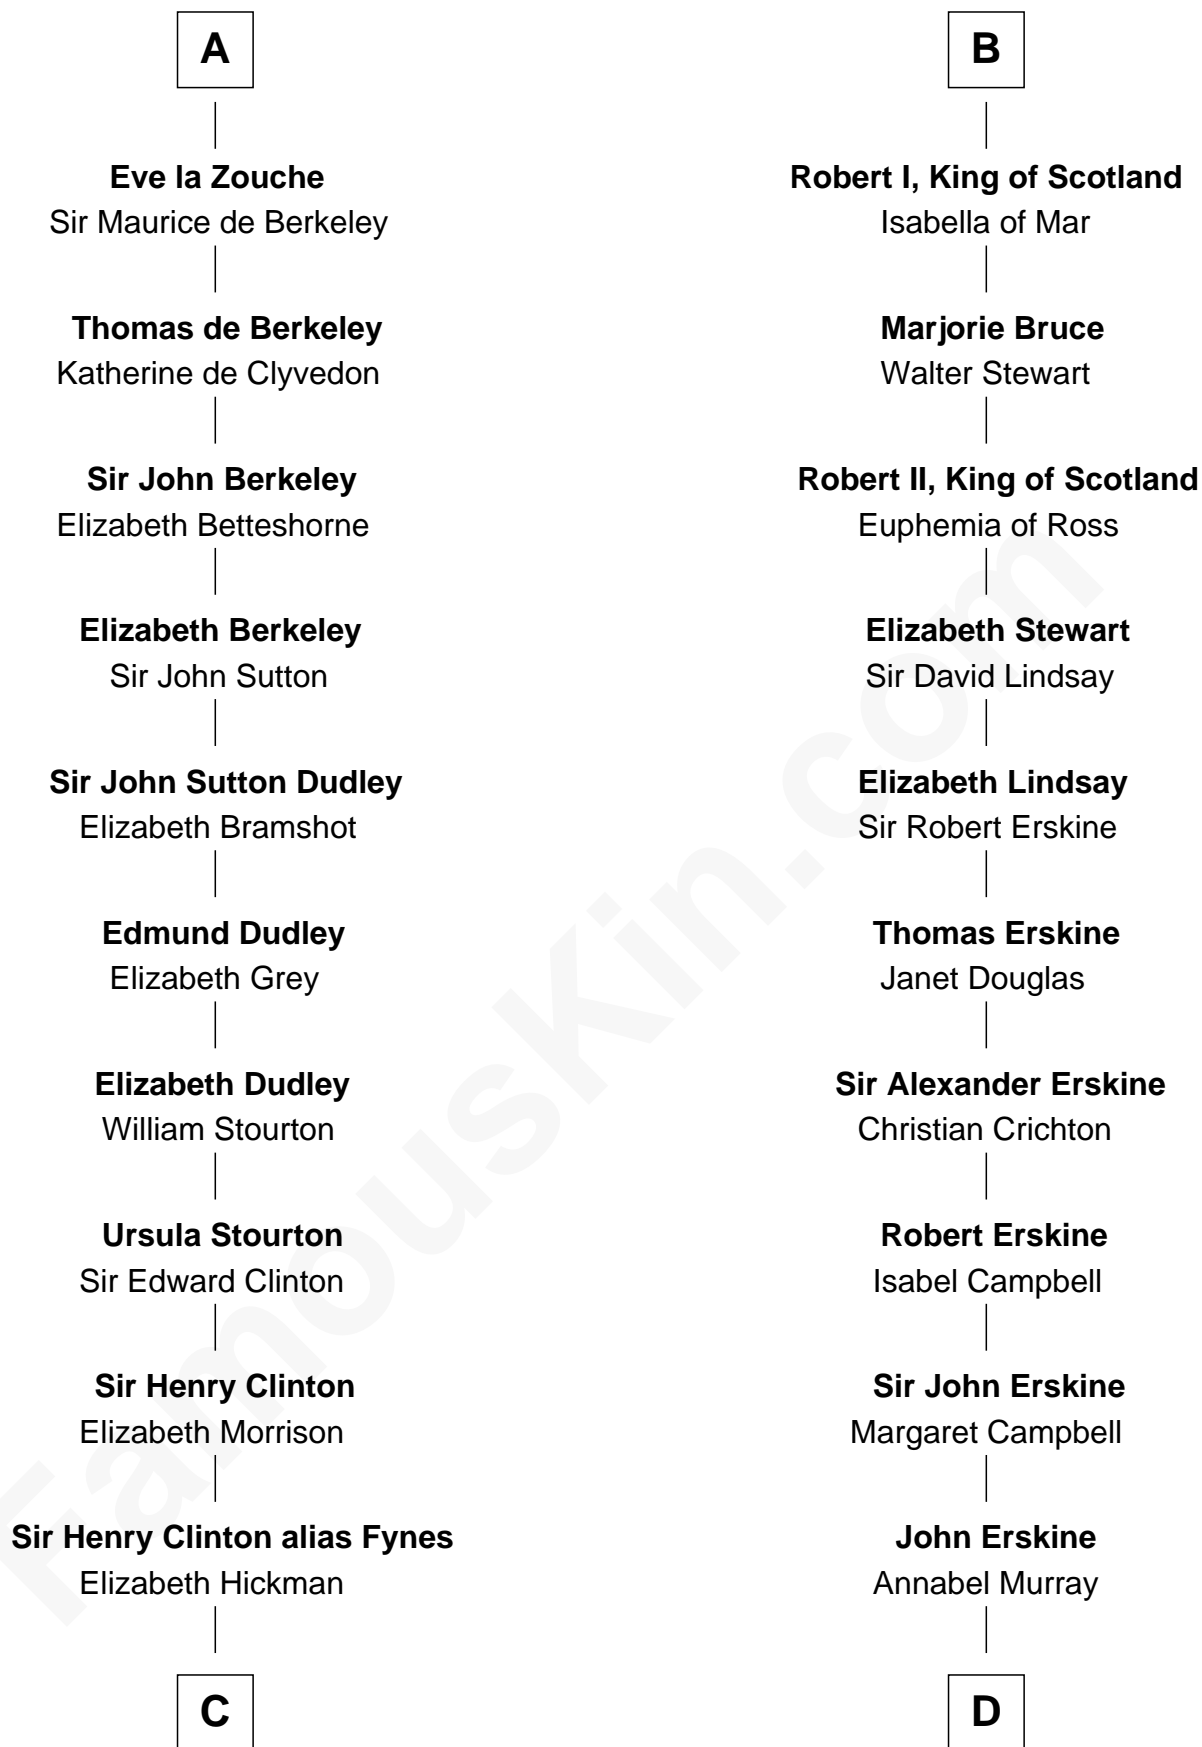

FamousKin.com Relationship Chart of

DeWitt Clinton

6th Governor of New York

21st cousin of

Major John Pitcairn

British Commander at Battle of Lexington

Gilla Comgaill O'Toole
Sadb Mael Morda O'Domnail

Muitchertach O'Toole
Cacht Inion Loigsig O'Morda

Mor O'Toole
Dermot MacMurrough

Aoife MacMurrough
Richard de Clare

Isabel de Clare
Sir William Marshal

Eva Marshal
William de Braiose

Eve de Braiose
Sir William de Cantilupe

Milicent de Cantilupe
Eudo la Zouche

A

Muitchertach O'Toole
Cacht Inion Loigsig O'Morda

Mor O'Toole
Dermot MacMurrough

Aoife MacMurrough
Richard de Clare

Isabel de Clare
Sir William Marshal

Isabel Marshal
Sir Gilbert de Clare

Isabella de Clare
Robert de Bruce

Sir Robert de Brus
Marjorie of Carrick

B

C

William Clinton
Elizabeth Kennedy

James Clinton
Elizabeth Smith

Charles Clinton
Elizabeth Denniston

Gen. James Clinton
Mary DeWitt

DeWitt Clinton
6th Governor of New York