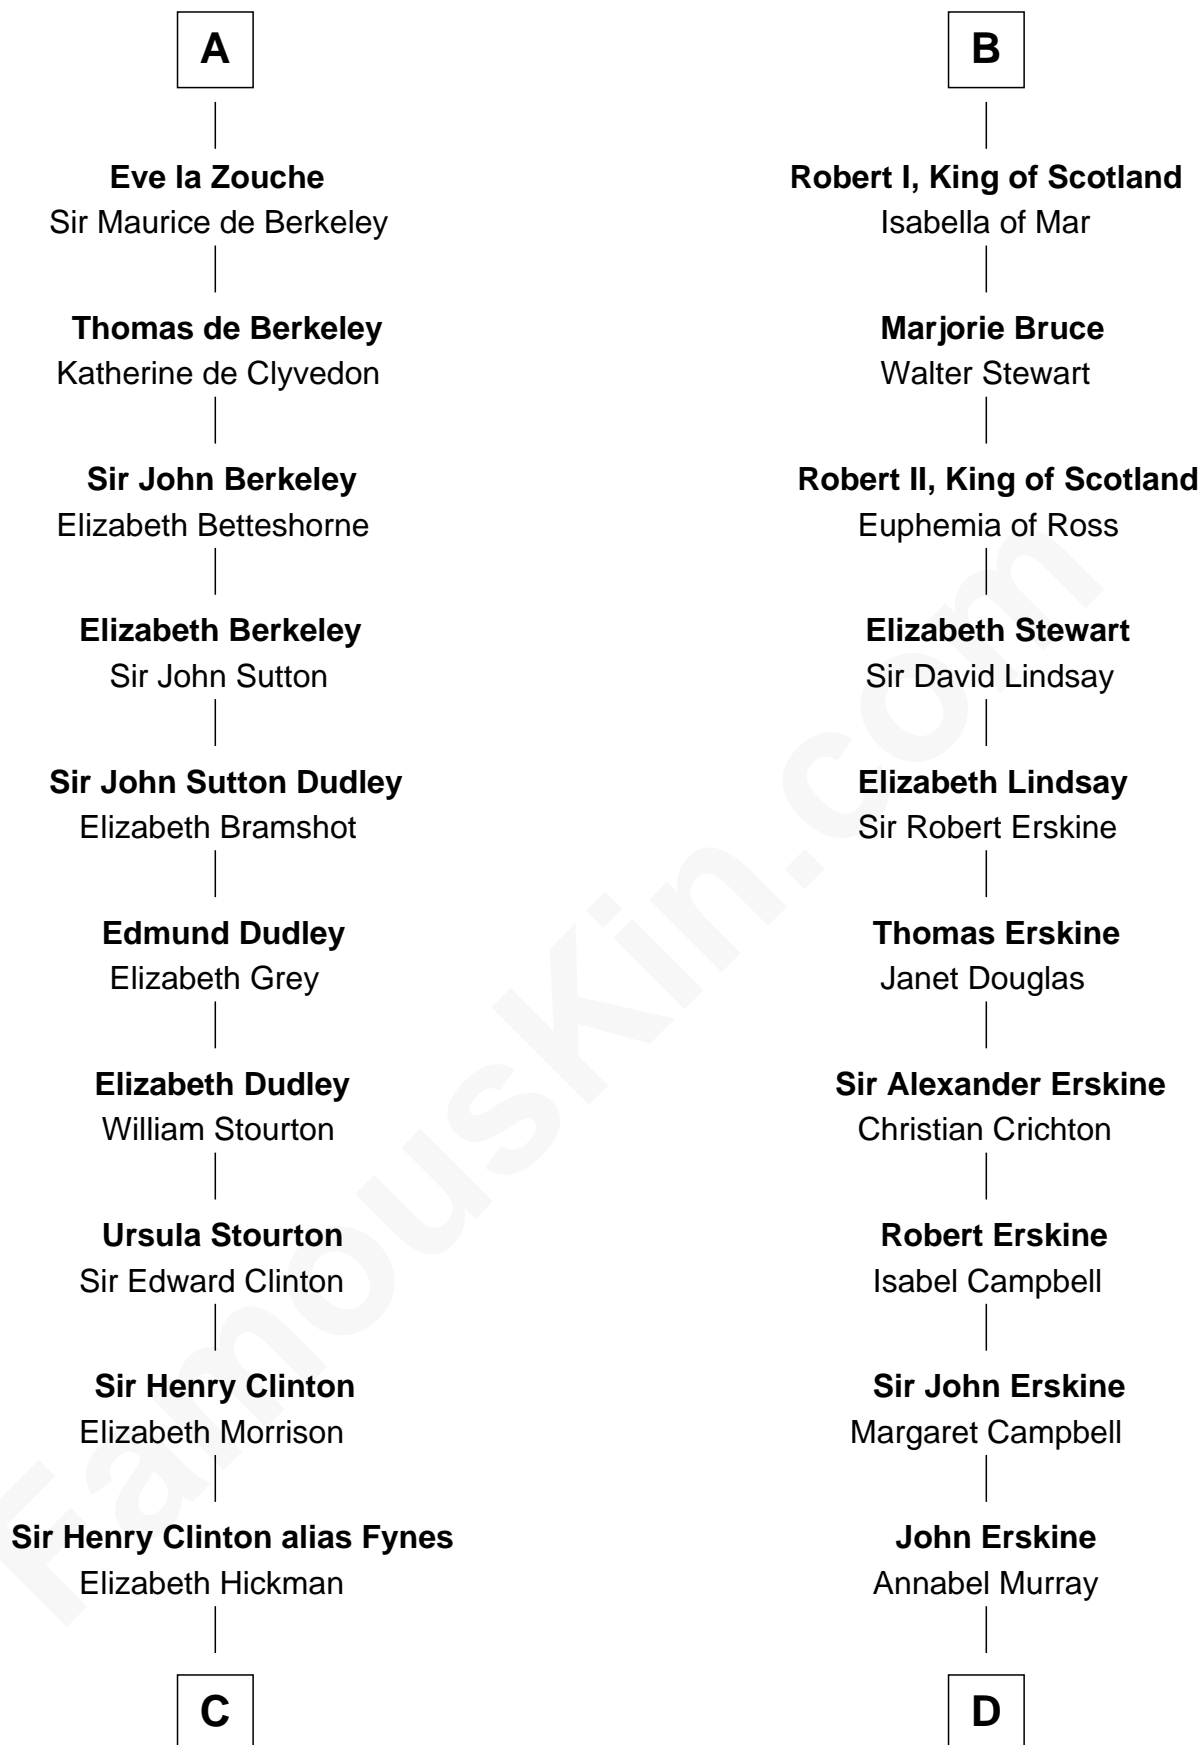

FamousKin.com Relationship Chart of

DeWitt Clinton

6th Governor of New York

21st cousin of

Major John Pitcairn

British Commander at Battle of Lexington

C

William Clinton
Elizabeth Kennedy

James Clinton
Elizabeth Smith

Charles Clinton
Elizabeth Denniston

Gen. James Clinton
Mary DeWitt

DeWitt Clinton
6th Governor of New York

D

John Erskine
Mary Stewart

Sir Charles Erskine
Mary Hope

Mary Erskine
William Hamilton