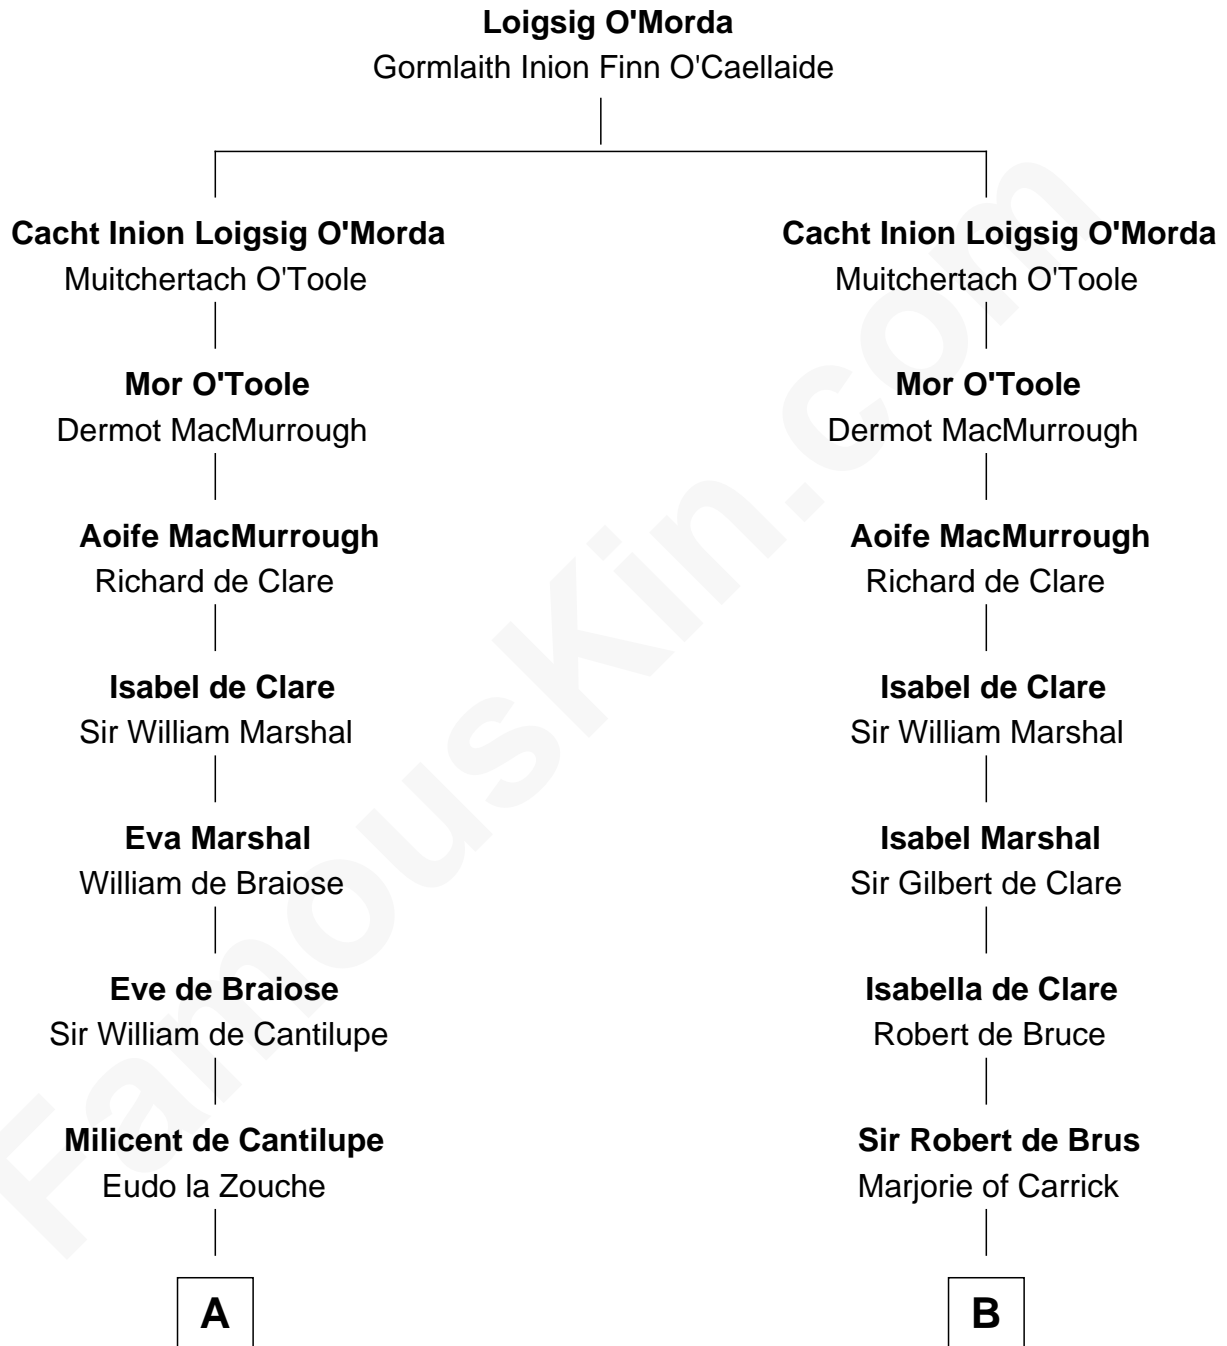

FamousKin.com Relationship Chart of

DeWitt Clinton

6th Governor of New York

21st cousin of

Major John Pitcairn

British Commander at Battle of Lexington

C

William Clinton
Elizabeth Kennedy

James Clinton
Elizabeth Smith

Charles Clinton
Elizabeth Denniston

Gen. James Clinton
Mary DeWitt

DeWitt Clinton
6th Governor of New York

D

John Erskine
Mary Stewart

Sir Charles Erskine
Mary Hope

Mary Erskine
William Hamilton