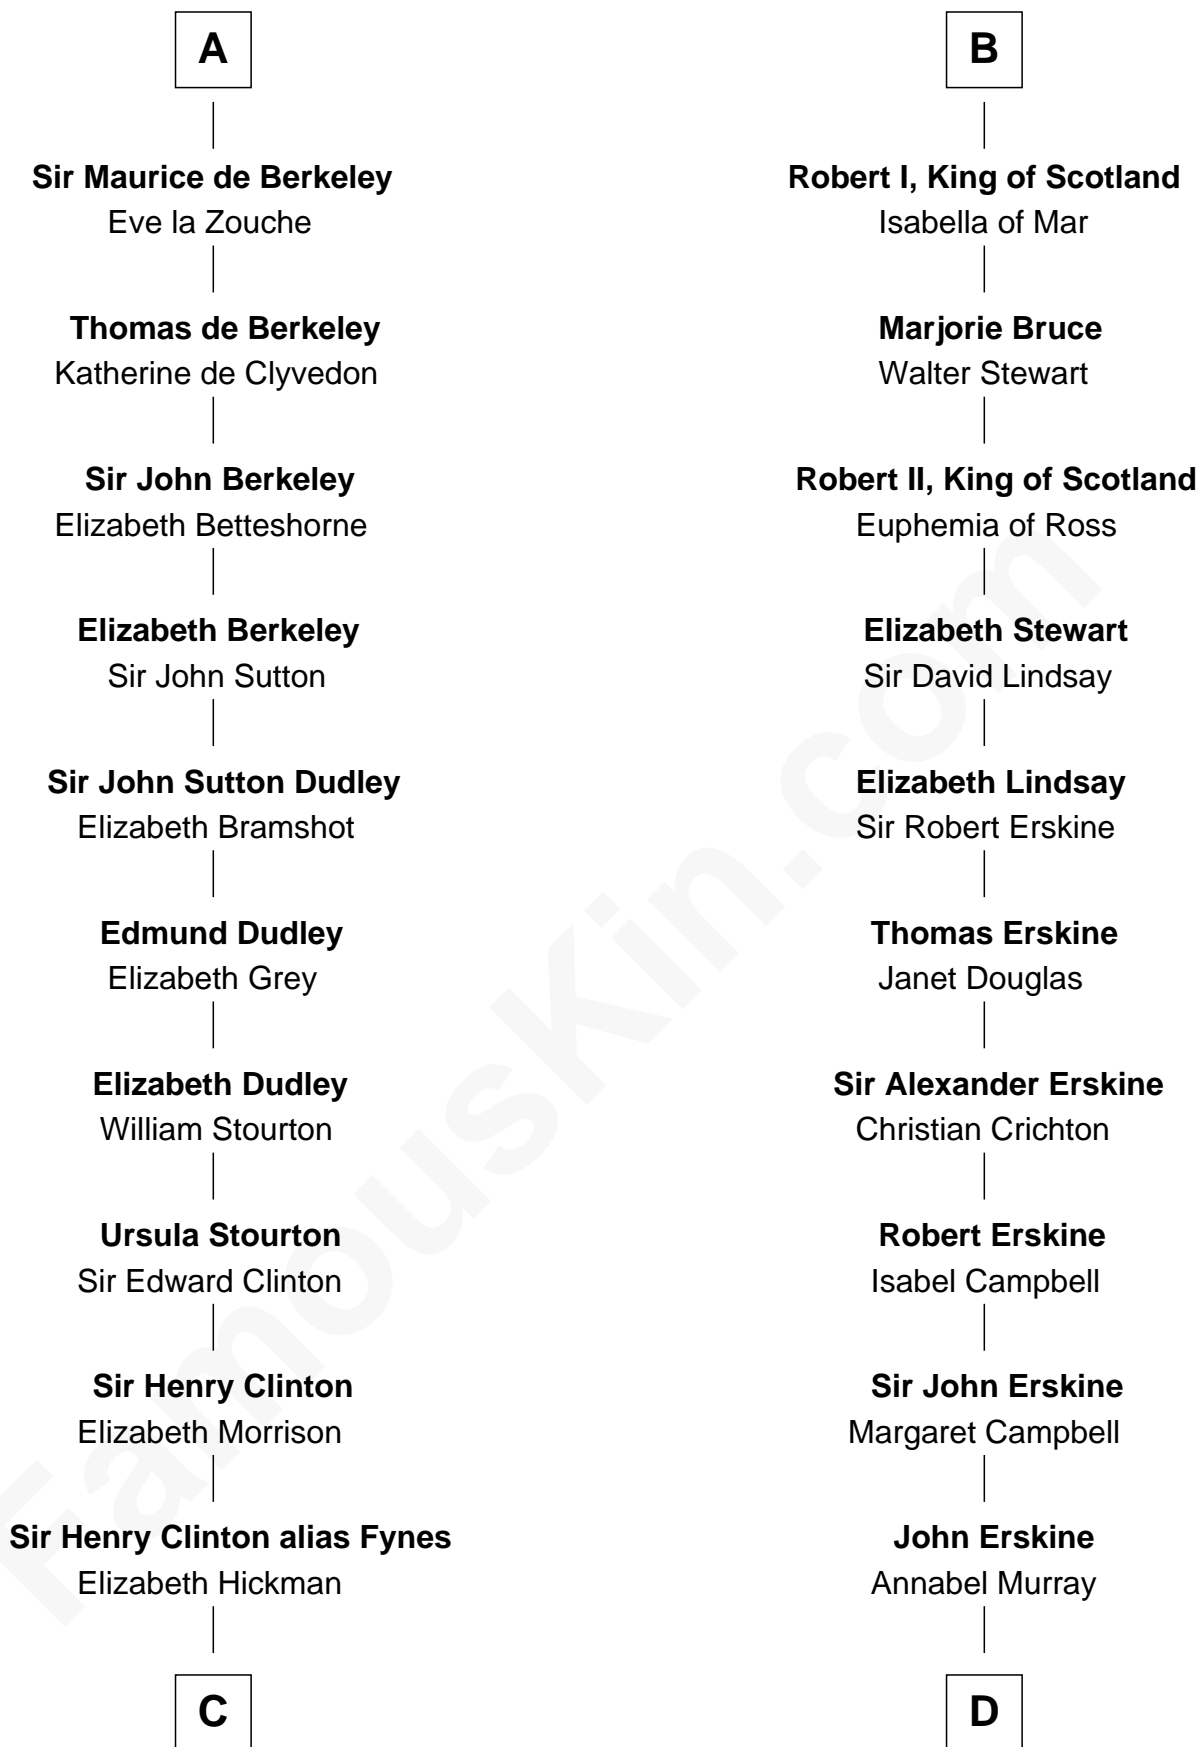

# FamousKin.com Relationship Chart of

**DeWitt Clinton**

*6th Governor of New York*

21st cousin of

**Major John Pitcairn**

*British Commander at Battle of Lexington*

**C**

**William Clinton**  
Elizabeth Kennedy

**James Clinton**  
Elizabeth Smith

**Charles Clinton**  
Elizabeth Denniston

**Gen. James Clinton**  
Mary DeWitt

**DeWitt Clinton**  
*6th Governor of New York*

**D**

**John Erskine**  
Mary Stewart

**Sir Charles Erskine**  
Mary Hope