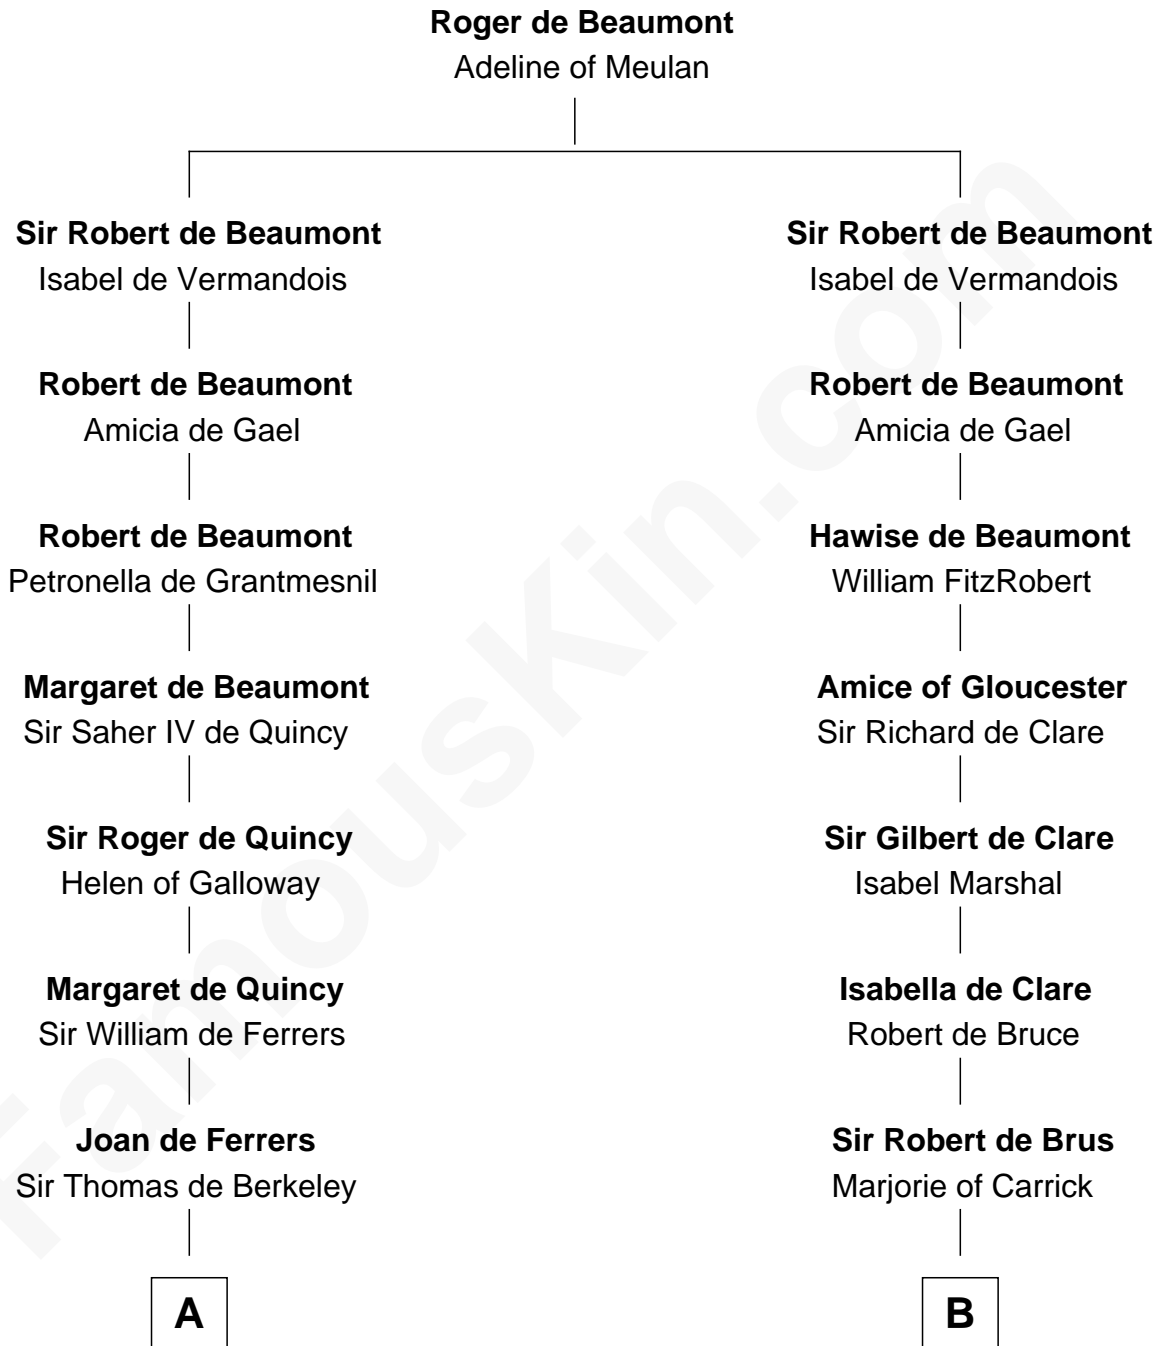

# FamousKin.com Relationship Chart of

**DeWitt Clinton**

*6th Governor of New York*

21st cousin of

**Major John Pitcairn**

*British Commander at Battle of Lexington*

**C**

**William Clinton**  
Elizabeth Kennedy

**James Clinton**  
Elizabeth Smith

**Charles Clinton**  
Elizabeth Denniston

**Gen. James Clinton**  
Mary DeWitt

**DeWitt Clinton**  
*6th Governor of New York*

**D**

**John Erskine**  
Mary Stewart

**Sir Charles Erskine**  
Mary Hope

**Mary Erskine**  
William Hamilton

**Katherine Hamilton**  
Rev. David Pitcairn

**Major John Pitcairn**  
*British Commander at Lexington*