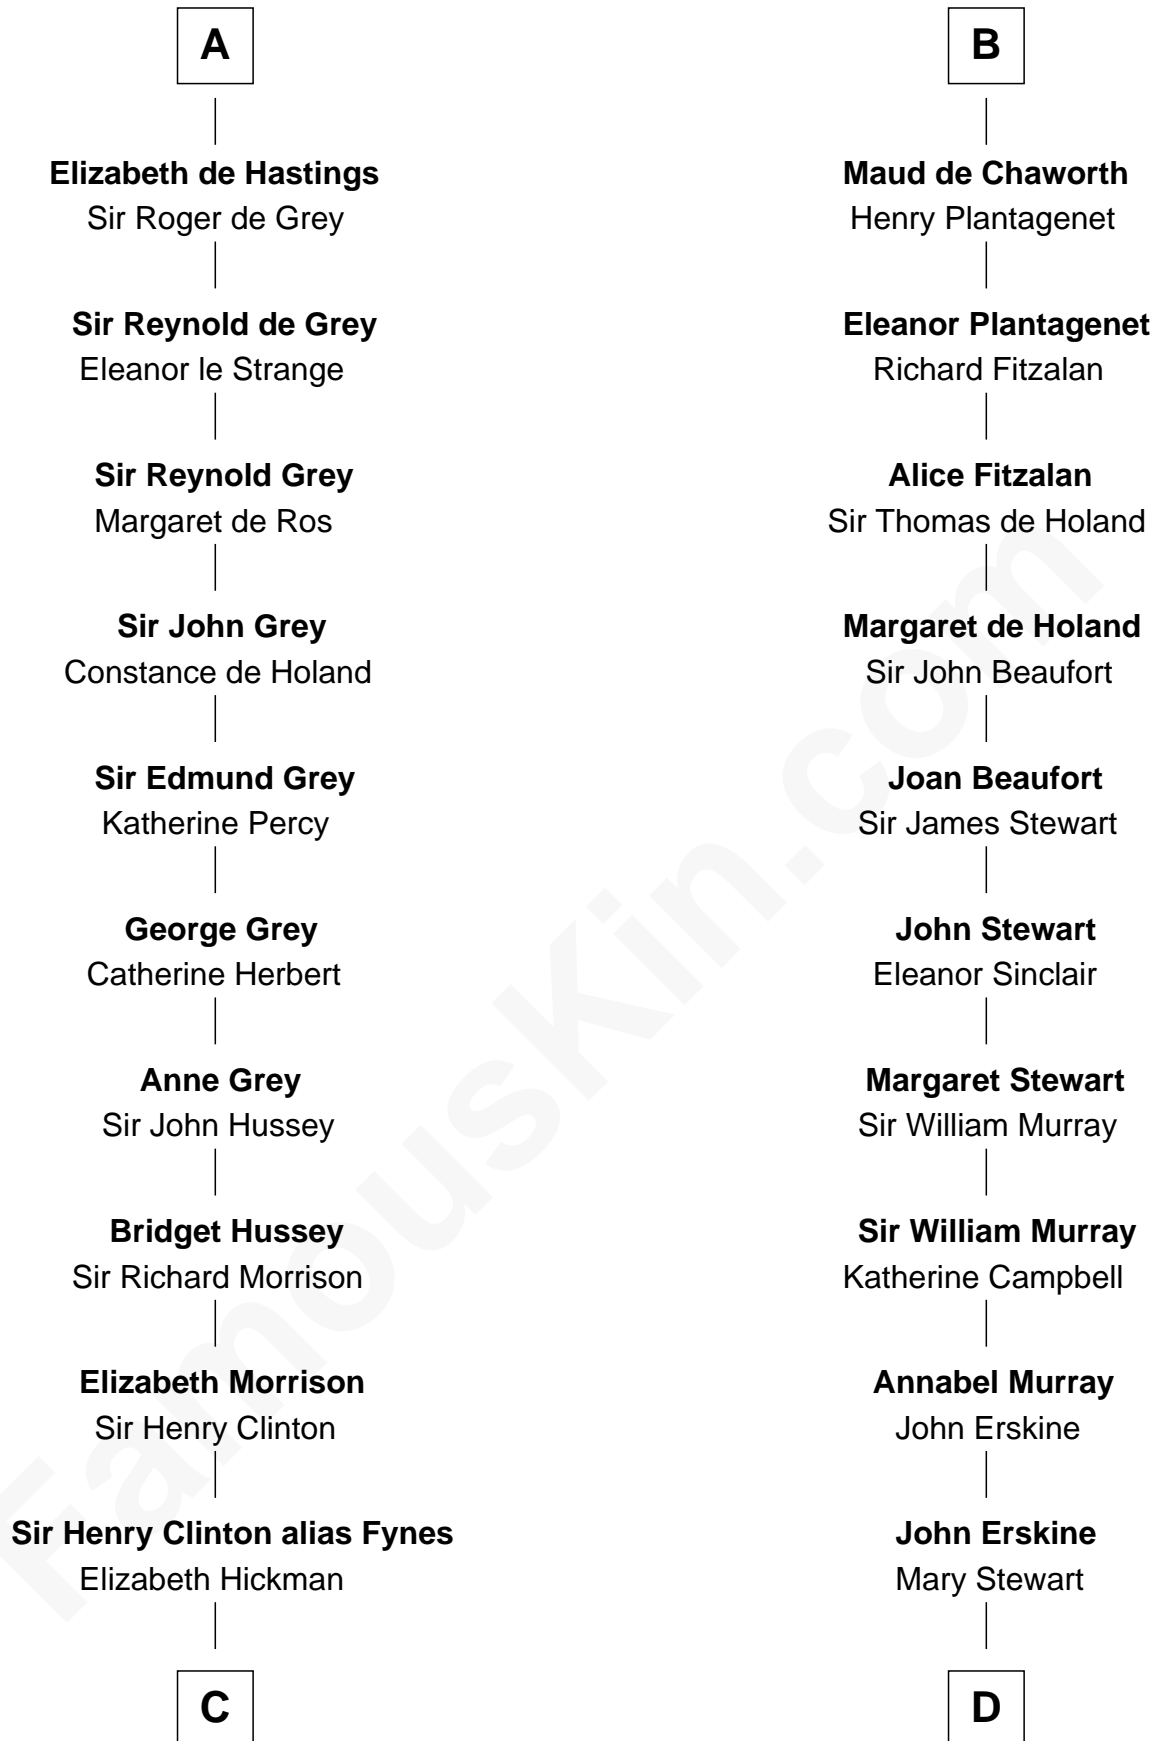

FamousKin.com Relationship Chart of

DeWitt Clinton

6th Governor of New York

20th cousin 1 time removed of

Major John Pitcairn

British Commander at Battle of Lexington

C

William Clinton
Elizabeth Kennedy

James Clinton
Elizabeth Smith

Charles Clinton
Elizabeth Denniston

Gen. James Clinton
Mary DeWitt

DeWitt Clinton
6th Governor of New York

D

Sir Charles Erskine
Mary Hope

Mary Erskine
William Hamilton

Katherine Hamilton
Rev. David Pitcairn

Major John Pitcairn
British Commander at Lexington