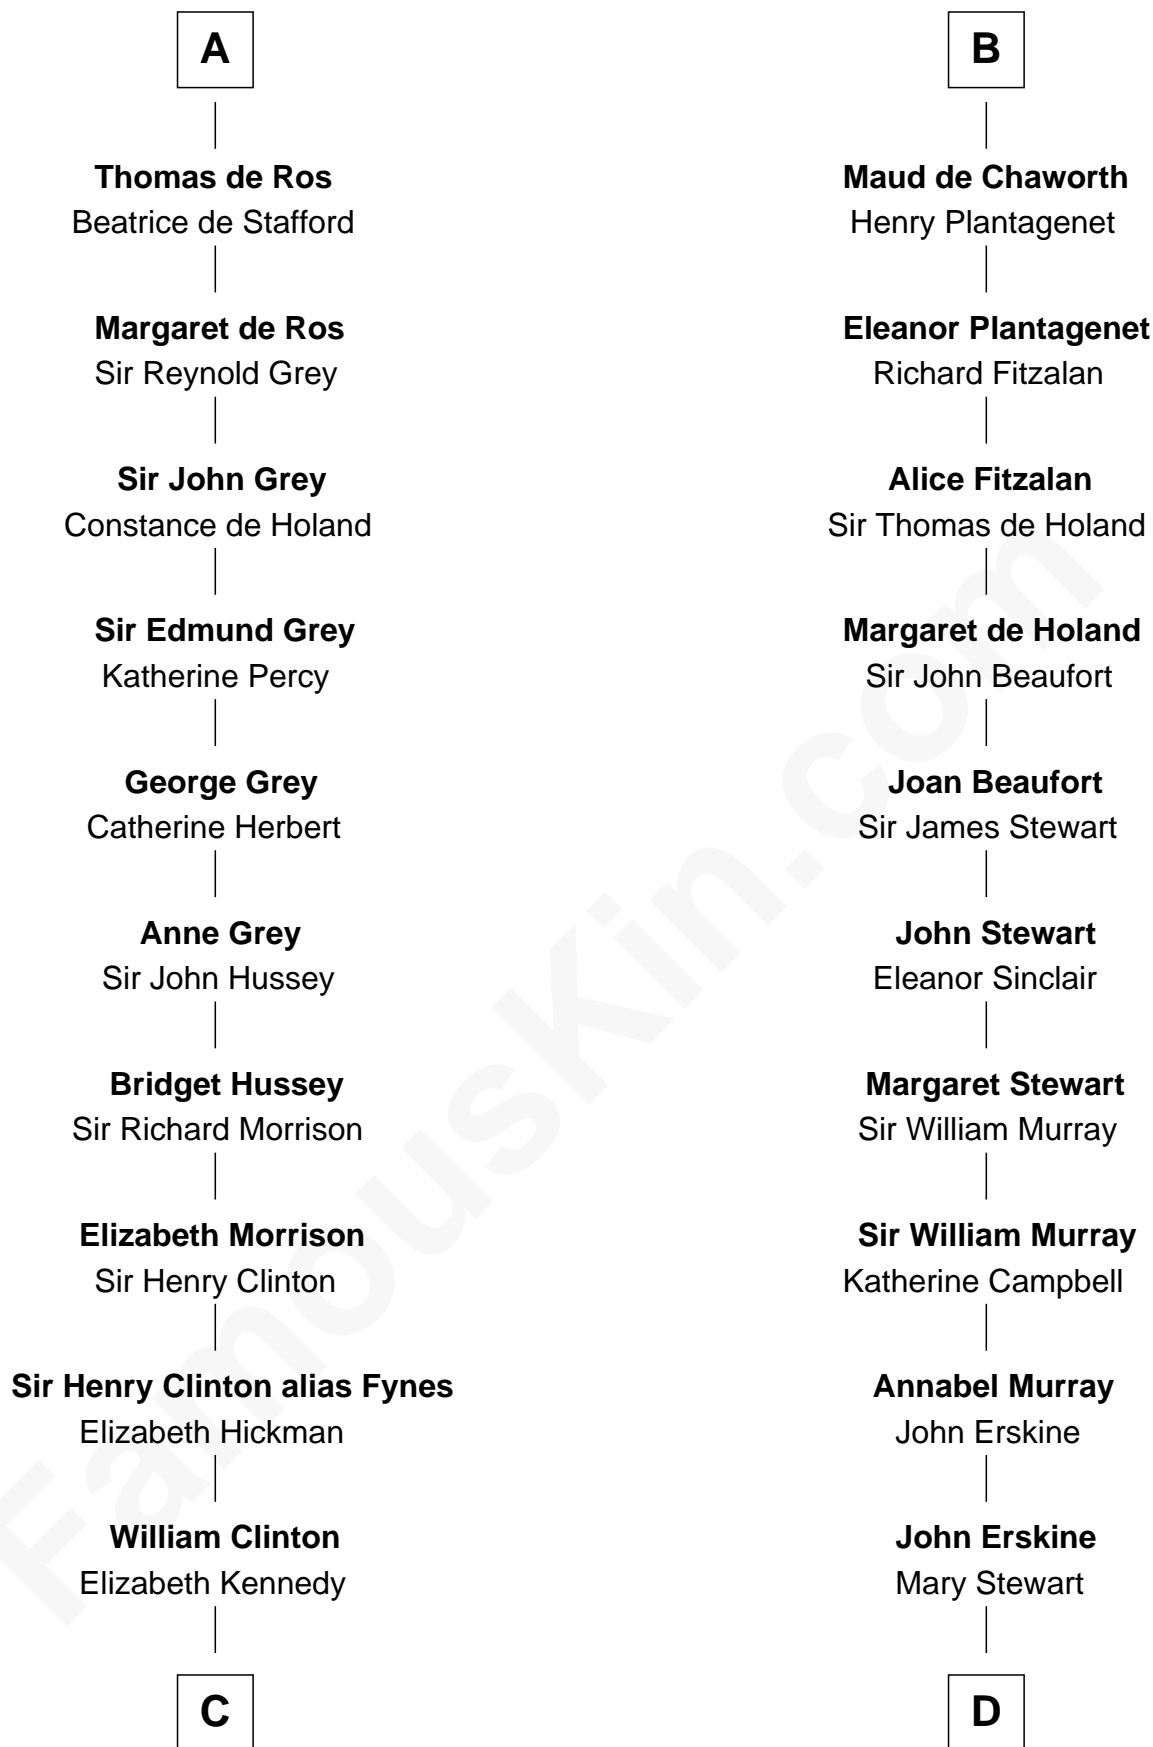

FamousKin.com Relationship Chart of

DeWitt Clinton

6th Governor of New York

20th cousin of

Major John Pitcairn

British Commander at Battle of Lexington

Richard Fitzgilbert

Rohese Giffard

Isabel le Bigod

Maud FitzJohn

William de Beauchamp

Isabella de Beauchamp

Sir Patrick de Chaworth

B

C

James Clinton
Elizabeth Smith

Charles Clinton
Elizabeth Denniston

Gen. James Clinton
Mary DeWitt

DeWitt Clinton
6th Governor of New York

D

Sir Charles Erskine
Mary Hope

Mary Erskine
William Hamilton

Katherine Hamilton
Rev. David Pitcairn