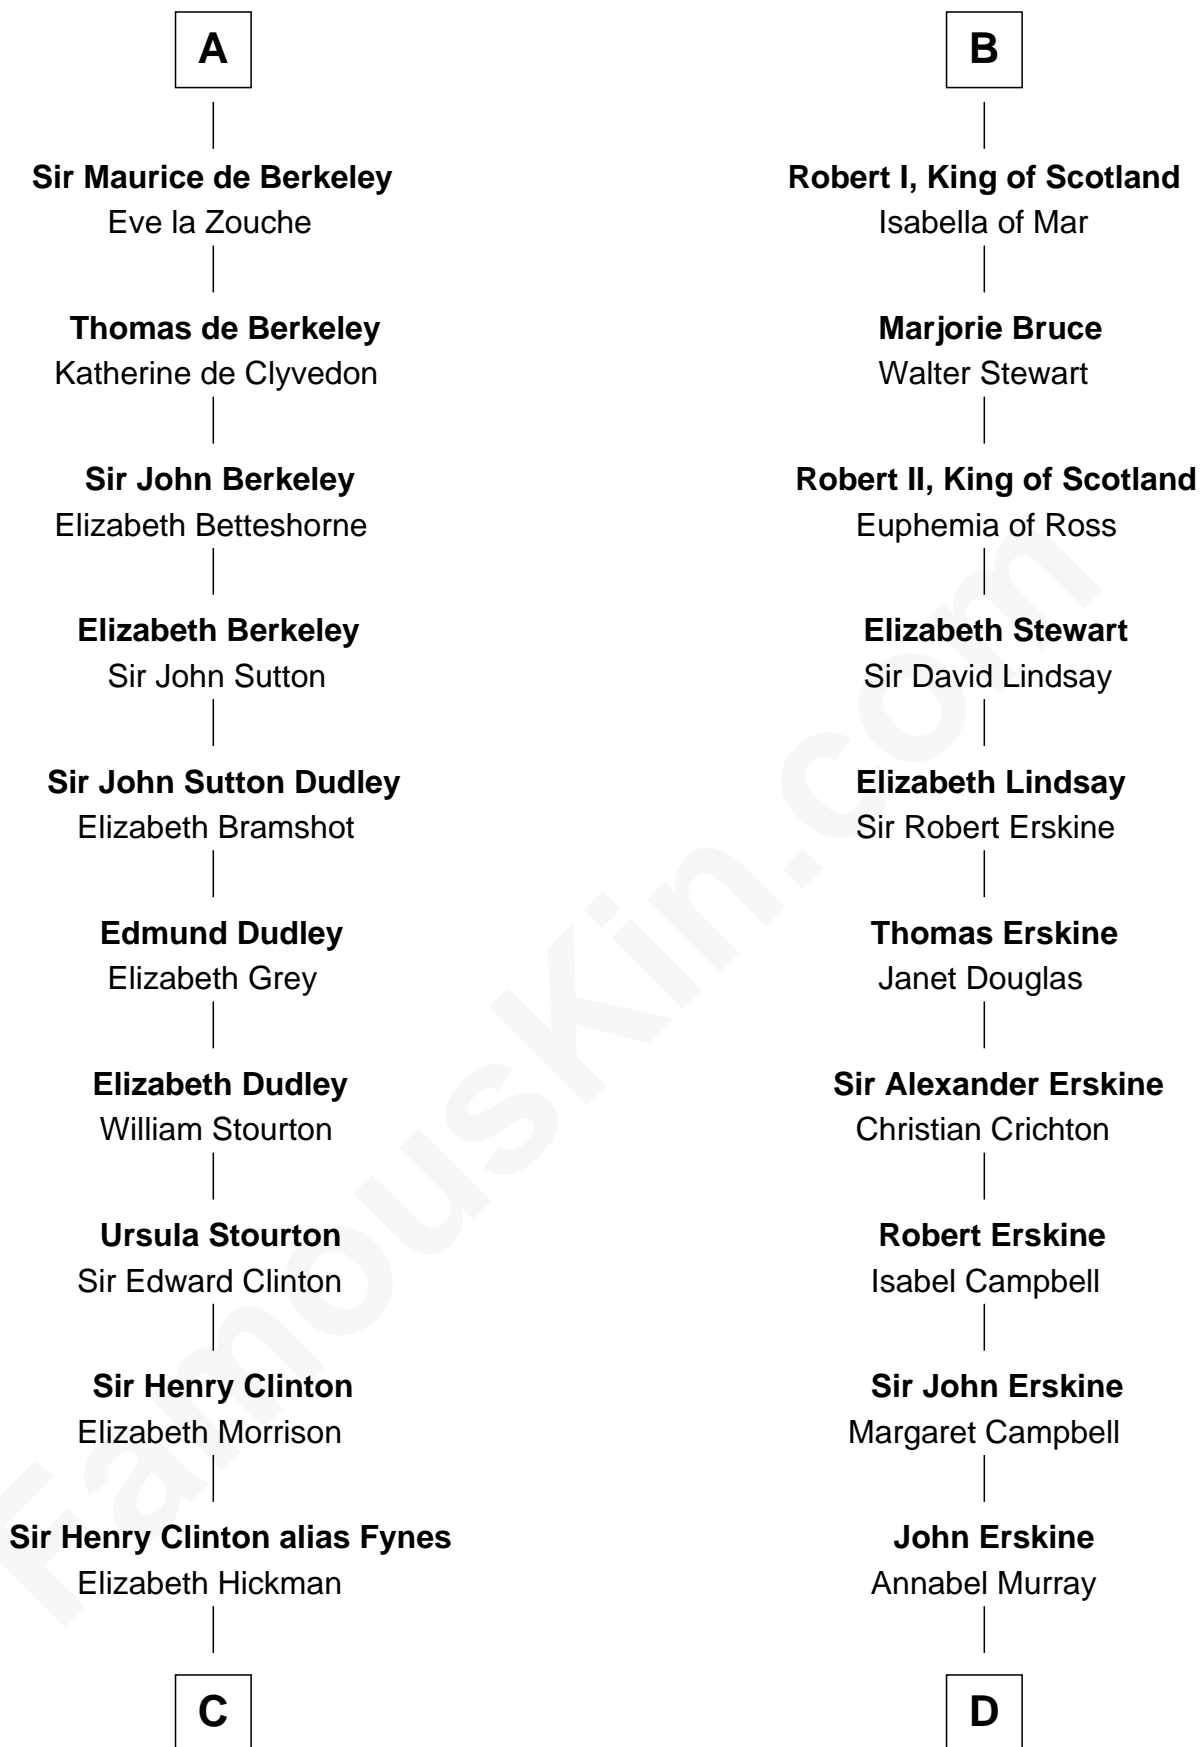

# FamousKin.com Relationship Chart of

**DeWitt Clinton**

*6th Governor of New York*

21st cousin of

**Major John Pitcairn**

*British Commander at Battle of Lexington*

**Roger de Montgomerie**

Mabel Talvas

Isabel Marshal

**Isabella de Clare**

Robert de Bruce

**Sir Robert de Brus**

Marjorie of Carrick

**B**

**C**

**William Clinton**  
Elizabeth Kennedy

**James Clinton**  
Elizabeth Smith

**Charles Clinton**  
Elizabeth Denniston

**Gen. James Clinton**  
Mary DeWitt

**DeWitt Clinton**  
*6th Governor of New York*

**D**

**John Erskine**  
Mary Stewart

**Sir Charles Erskine**  
Mary Hope