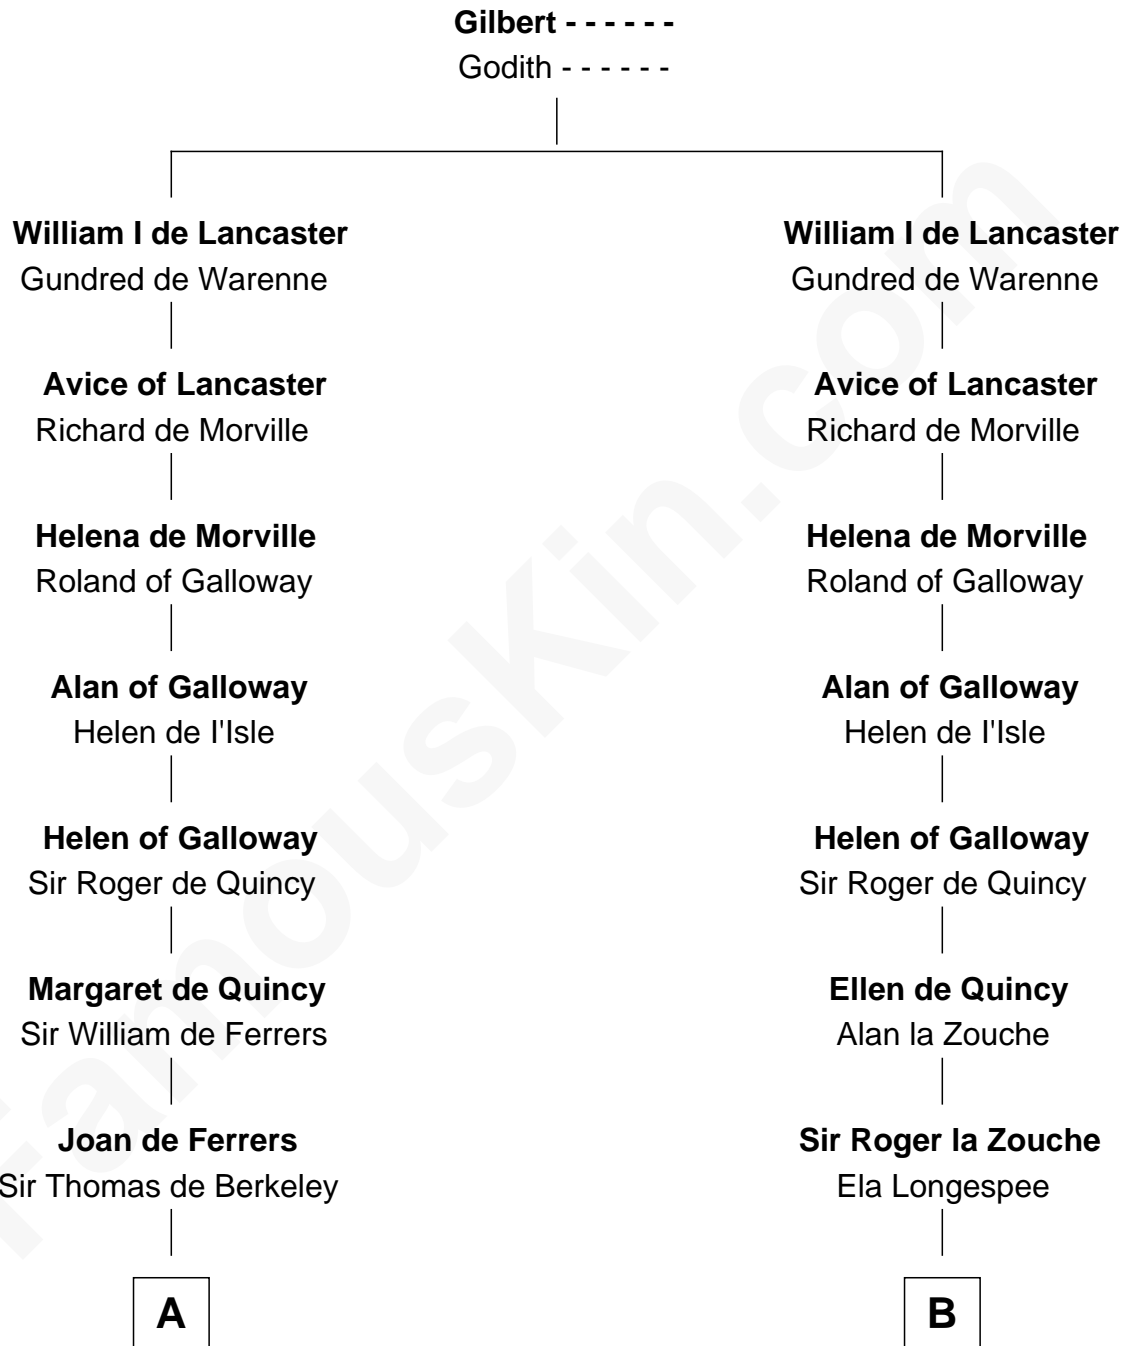

# FamousKin.com Relationship Chart of

**DeWitt Clinton**

*6th Governor of New York*

21st cousin of

**Major John Pitcairn**

*British Commander at Battle of Lexington*

**C**

**William Clinton**  
Elizabeth Kennedy

**James Clinton**  
Elizabeth Smith

**Charles Clinton**  
Elizabeth Denniston

**Gen. James Clinton**  
Mary DeWitt

**DeWitt Clinton**  
*6th Governor of New York*

**D**

**John Erskine**  
Mary Stewart

**Sir Charles Erskine**  
Mary Hope

**Mary Erskine**  
William Hamilton

**Katherine Hamilton**  
Rev. David Pitcairn

**Major John Pitcairn**  
*British Commander at Lexington*