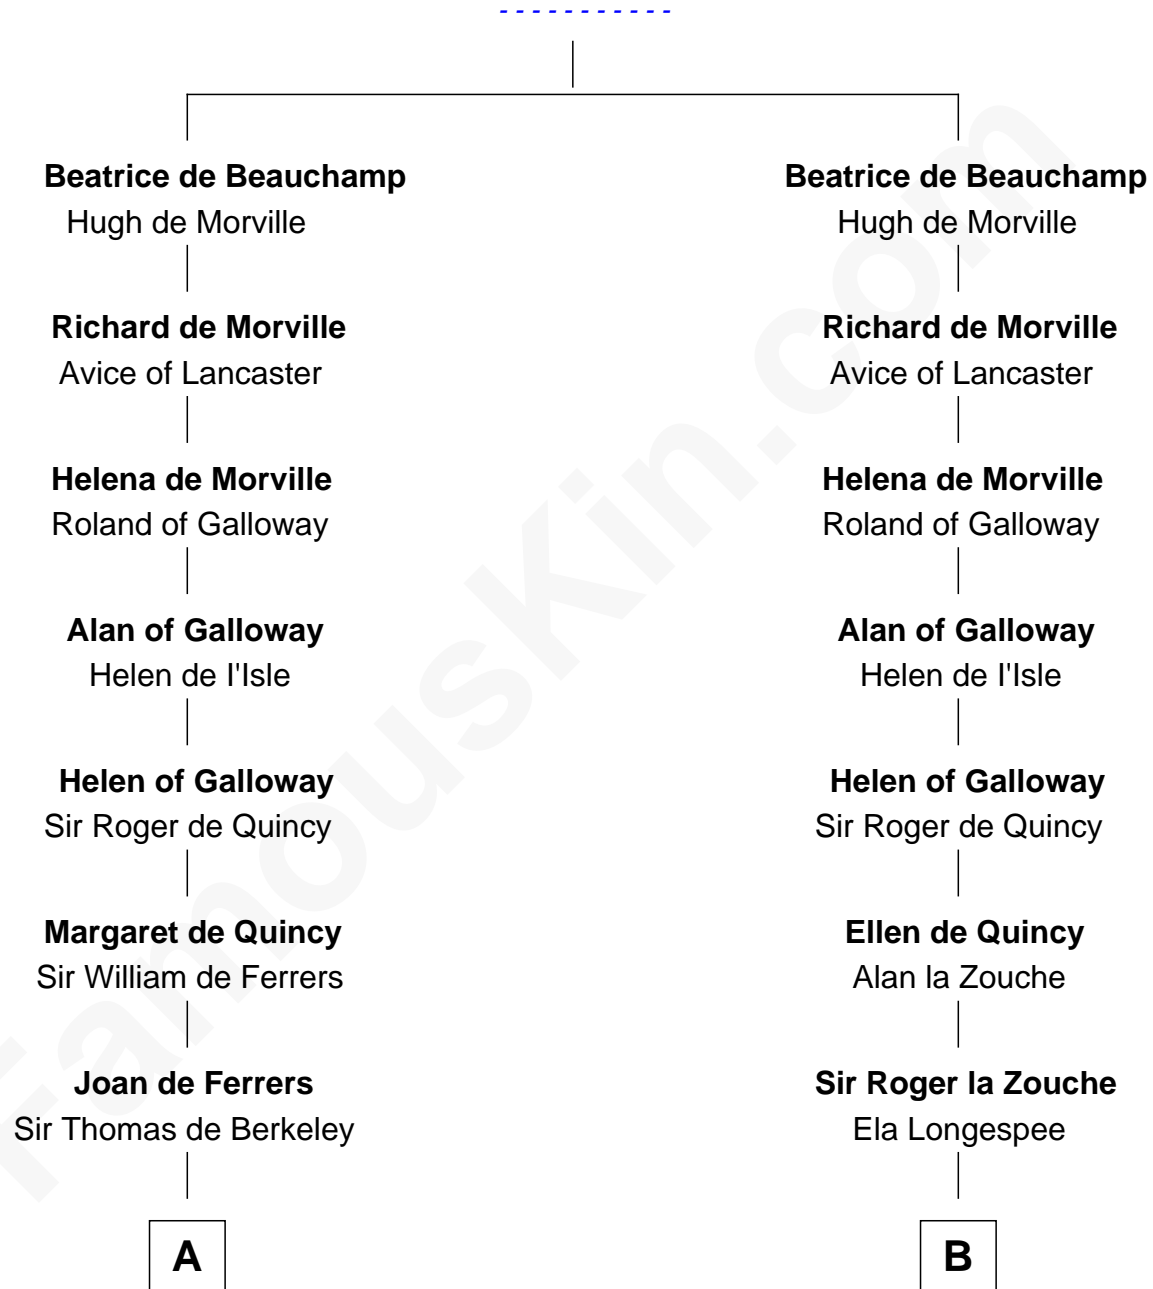

FamousKin.com Relationship Chart of

DeWitt Clinton

6th Governor of New York

21st cousin of

Major John Pitcairn

British Commander at Battle of Lexington

Robert de Beauchamp

C

William Clinton
Elizabeth Kennedy

James Clinton
Elizabeth Smith

Charles Clinton
Elizabeth Denniston

Gen. James Clinton
Mary DeWitt

DeWitt Clinton
6th Governor of New York

D

John Erskine
Mary Stewart

Sir Charles Erskine
Mary Hope

Mary Erskine
William Hamilton

Katherine Hamilton
Rev. David Pitcairn

Major John Pitcairn
British Commander at Lexington