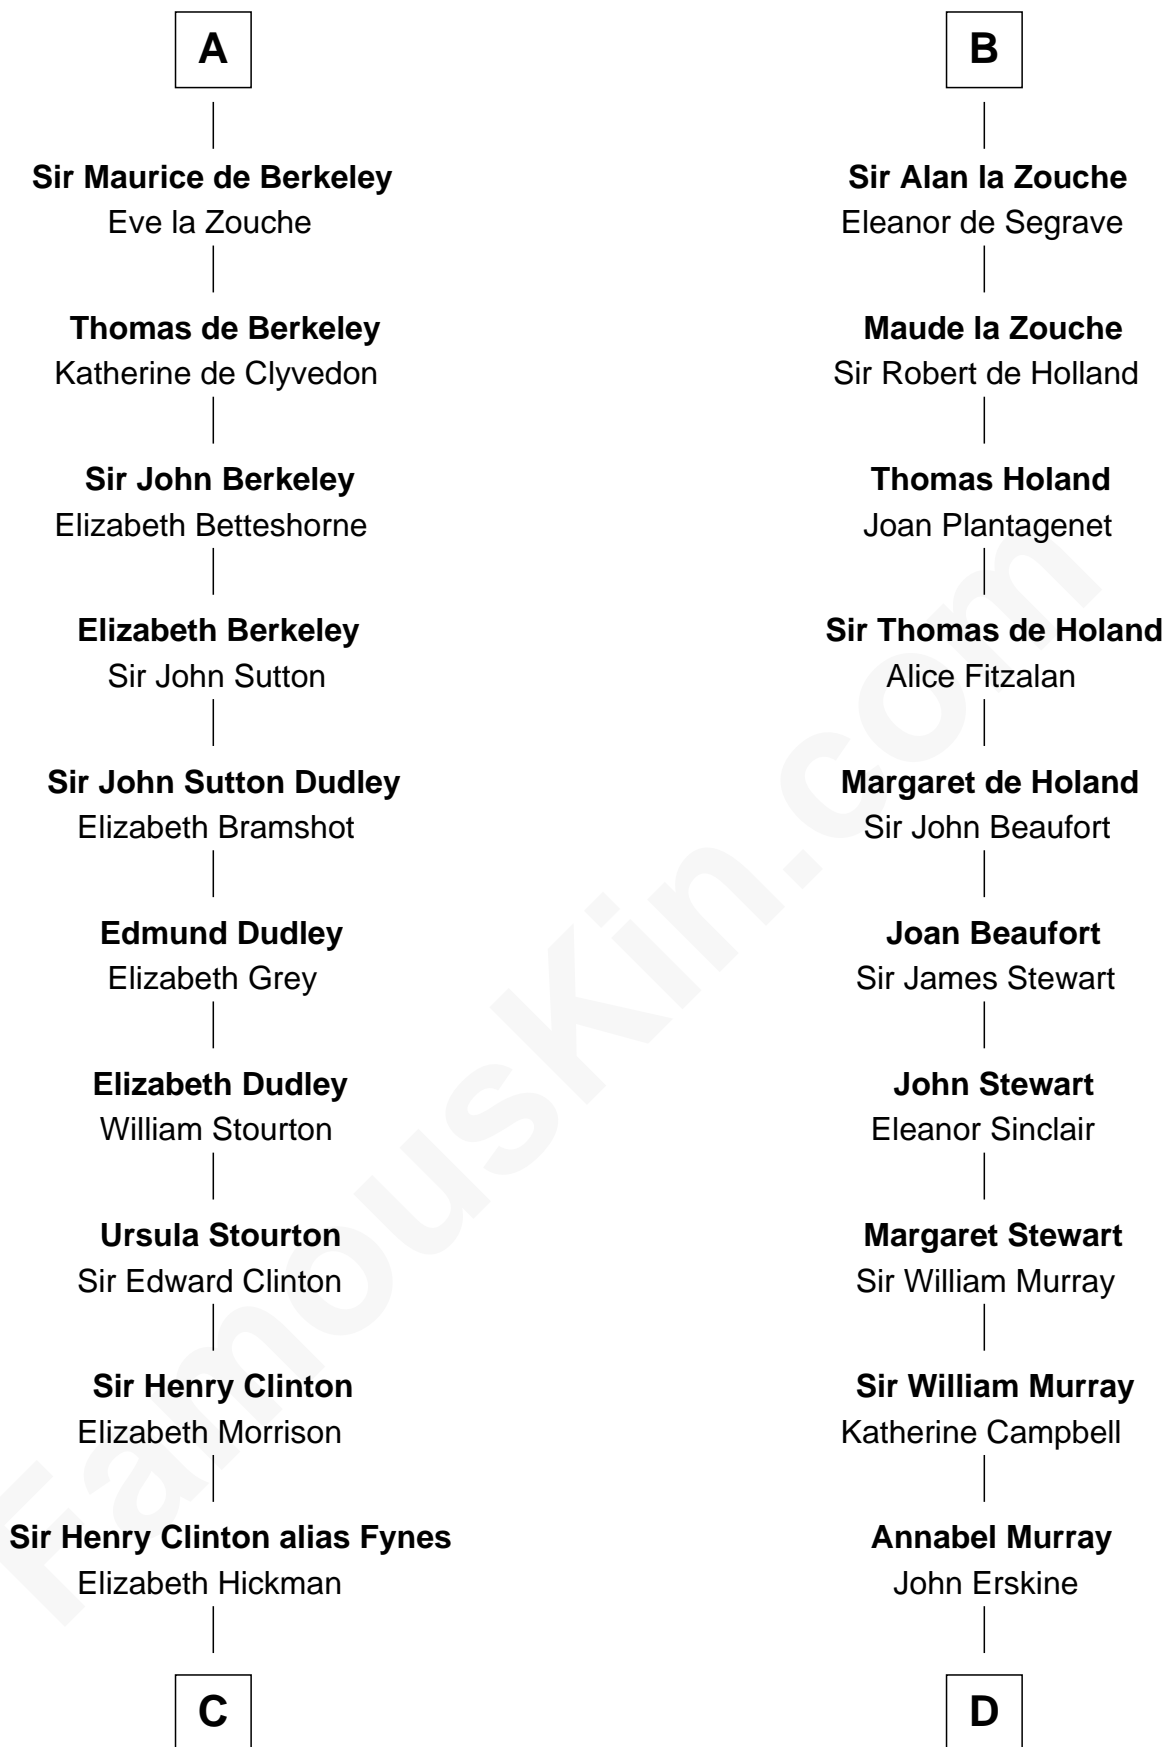

# FamousKin.com Relationship Chart of

**DeWitt Clinton**

*6th Governor of New York*

21st cousin of

**Major John Pitcairn**

*British Commander at Battle of Lexington*

**Hugh de Grantmesnil**

**C**

**William Clinton**  
Elizabeth Kennedy

**James Clinton**  
Elizabeth Smith

**Charles Clinton**  
Elizabeth Denniston

**Gen. James Clinton**  
Mary DeWitt

**DeWitt Clinton**  
*6th Governor of New York*

**D**

**John Erskine**  
Mary Stewart

**Sir Charles Erskine**  
Mary Hope

**Mary Erskine**  
William Hamilton

**Katherine Hamilton**  
Rev. David Pitcairn

**Major John Pitcairn**  
*British Commander at Lexington*