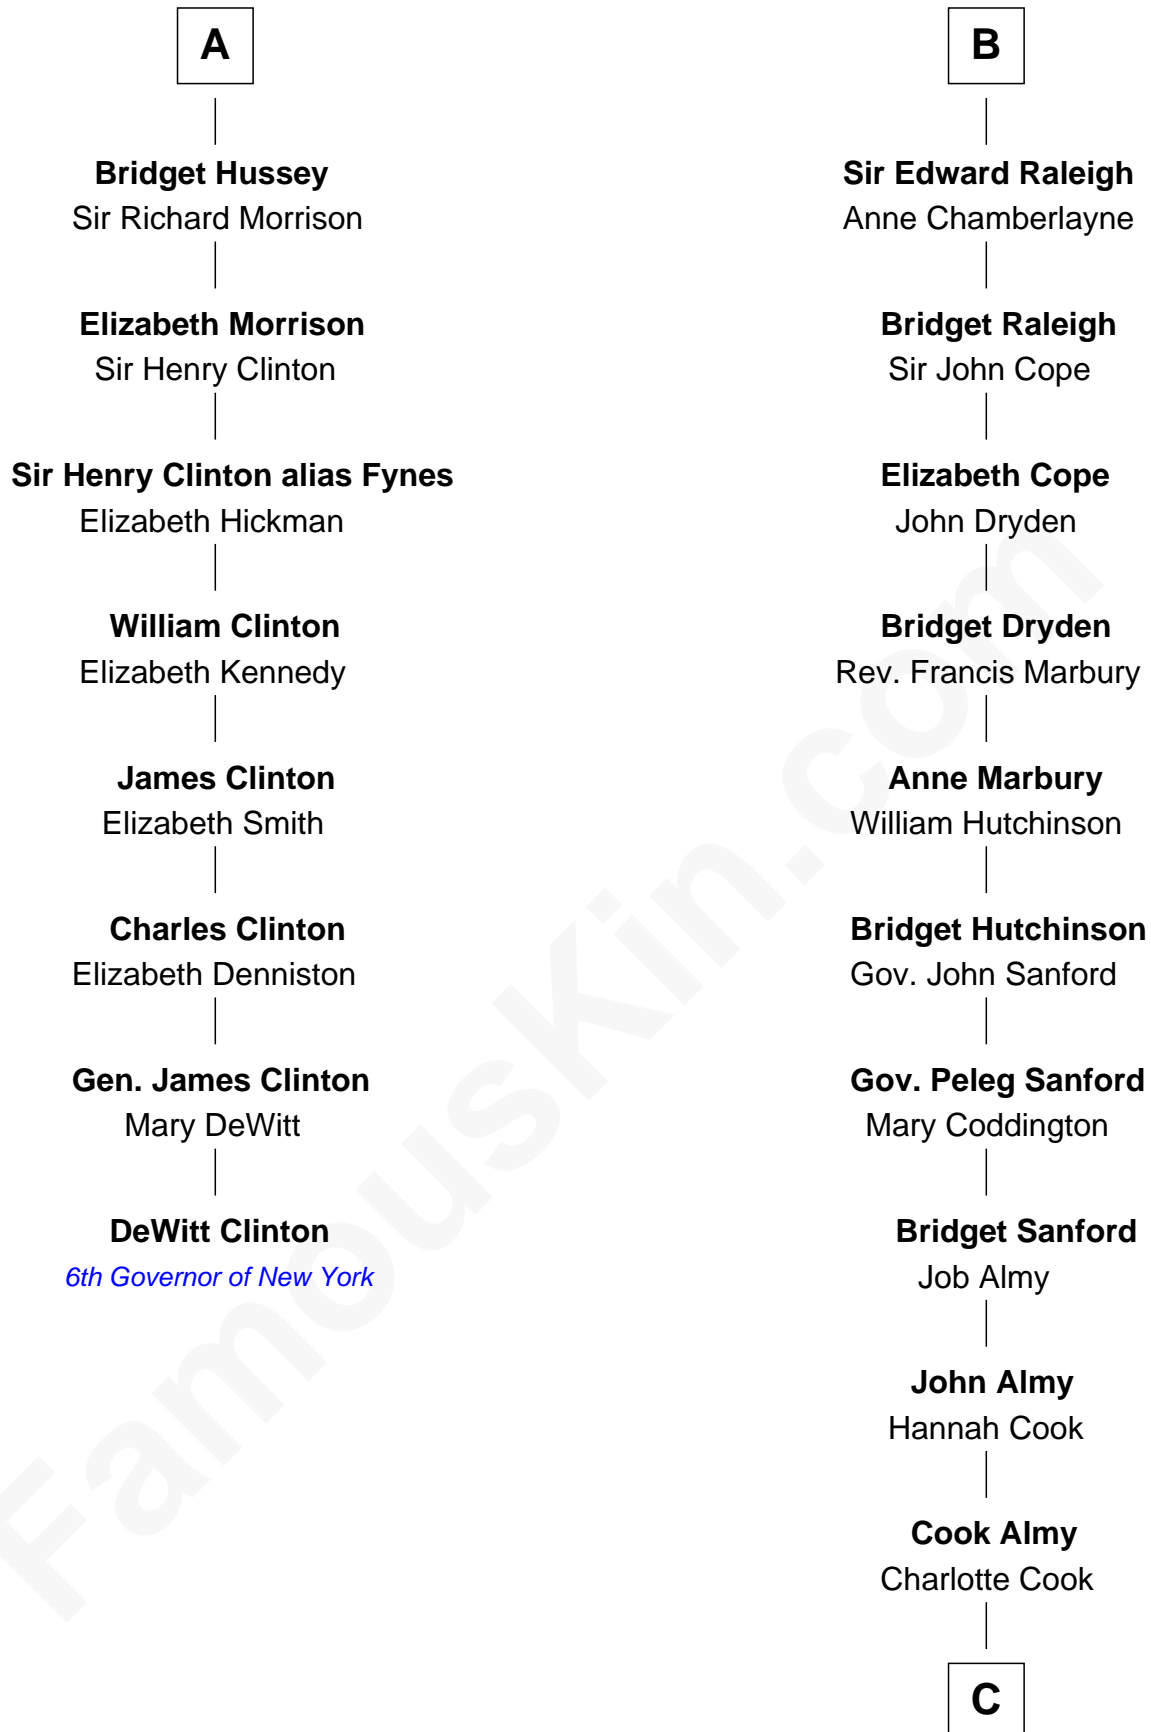

FamousKin.com Relationship Chart of

DeWitt Clinton

6th Governor of New York

14th cousin 7 times removed of

Marilyn Monroe

Actress, Model, and Singer

Sir Hugh I de Audley

Iseult de Mortimer

A

Hugh de Audley
Margaret de Clare

Margaret de Audley
Ralph de Stafford

Elizabeth de Stafford
John de Ferrers

Robert de Ferrers
Margaret Despencer

Phillippa Ferrers
Sir Thomas Greene

Elizabeth Greene
William Raleigh

Sir Edward Raleigh
Margaret Verney

B

C

Samuel Elam Almy

Susan Bateman

Susan Bateman Almy

Charles Adams Gifford

Frederick Almy Gifford

Elizabeth Easton Tennant

Charles Stanley Gifford

Gladys Pearl Monroe

Marilyn Monroe

Actress, Model, and Singer