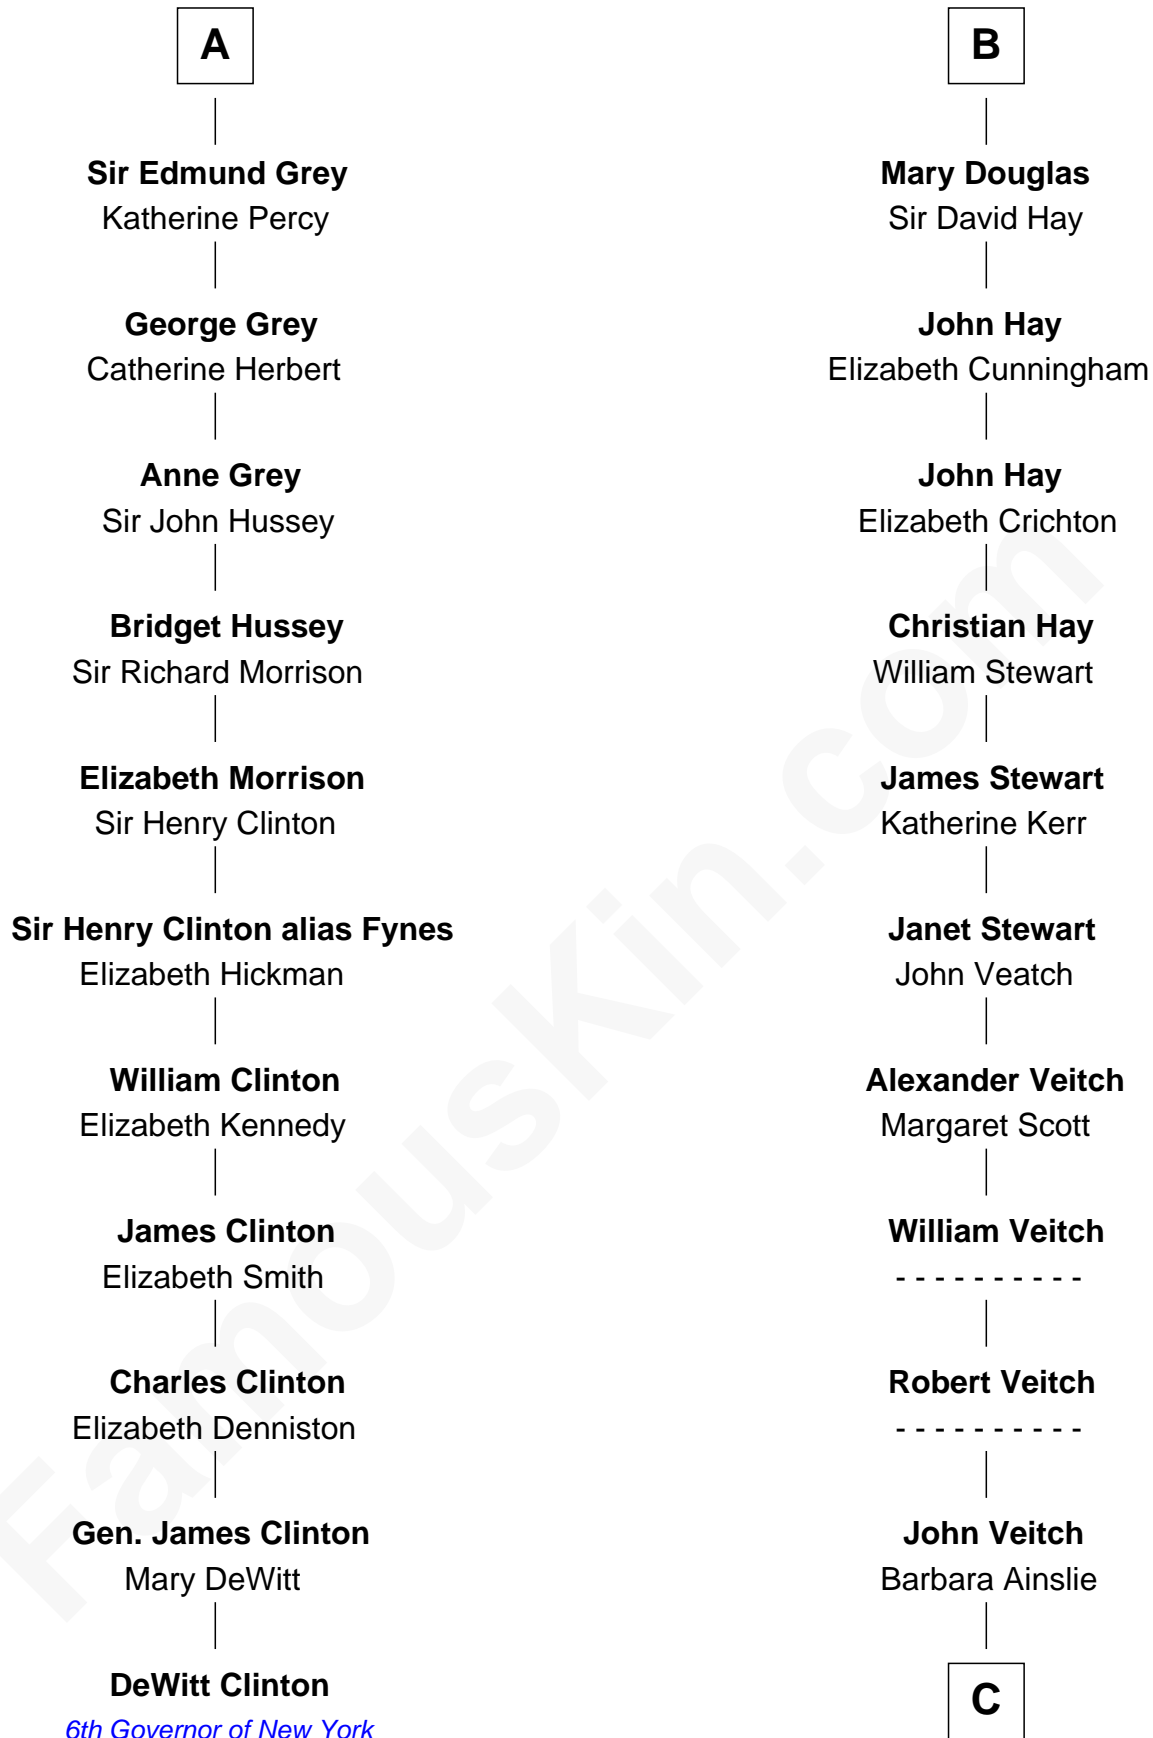

FamousKin.com Relationship Chart of

DeWitt Clinton

6th Governor of New York

17th cousin 3 times removed of

Noel Coward

Playwright, Actor, and Songwriter

C

Henry Veitch

Margaret Harrison

Henry Gordon Veitch

Mary Kathleen Synch

Violet Agnes Veitch

Arthur Sabin Coward

Noel Coward

Playwright, Actor, and Songwriter