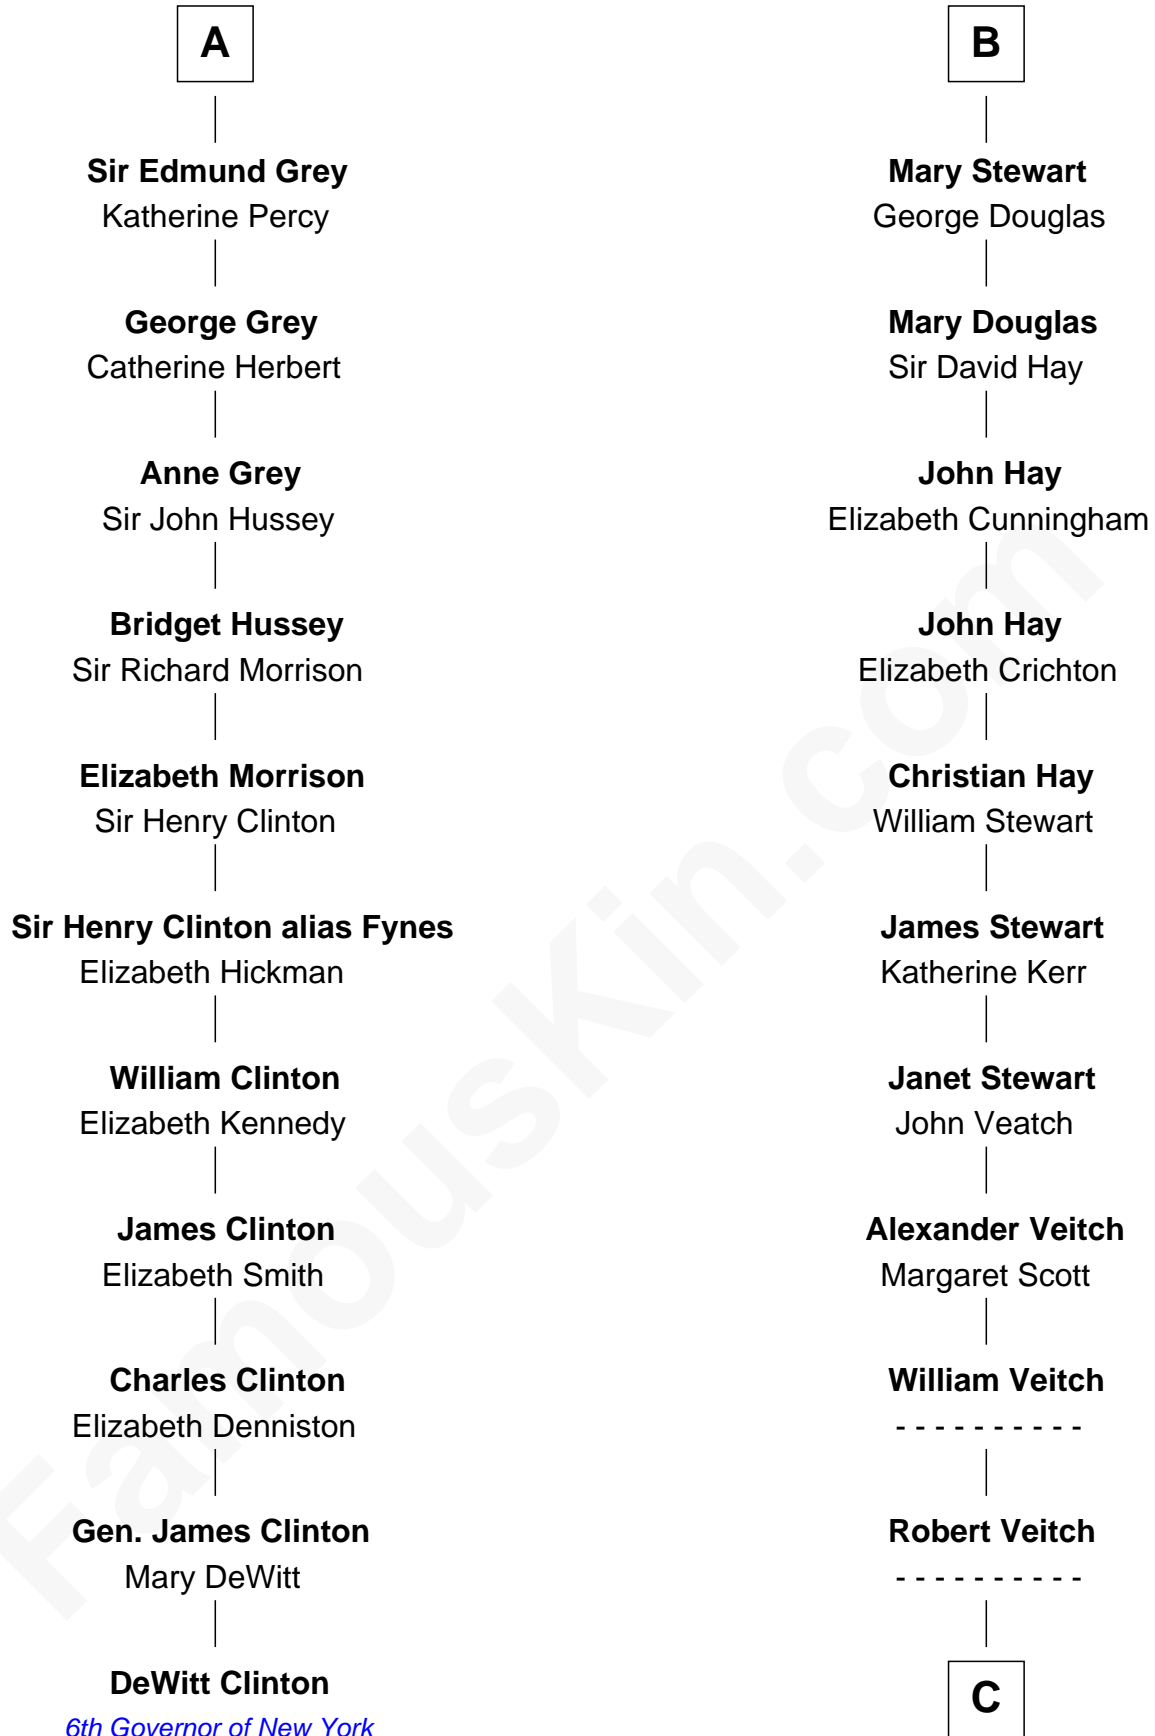

FamousKin.com Relationship Chart of

DeWitt Clinton

6th Governor of New York

17th cousin 4 times removed of

Noel Coward

Playwright, Actor, and Songwriter

David of Huntingdon

Maud of Chester

C

John Veitch

Barbara Ainslie

Henry Veitch

Margaret Harrison

Henry Gordon Veitch

Mary Kathleen Synch

Violet Agnes Veitch