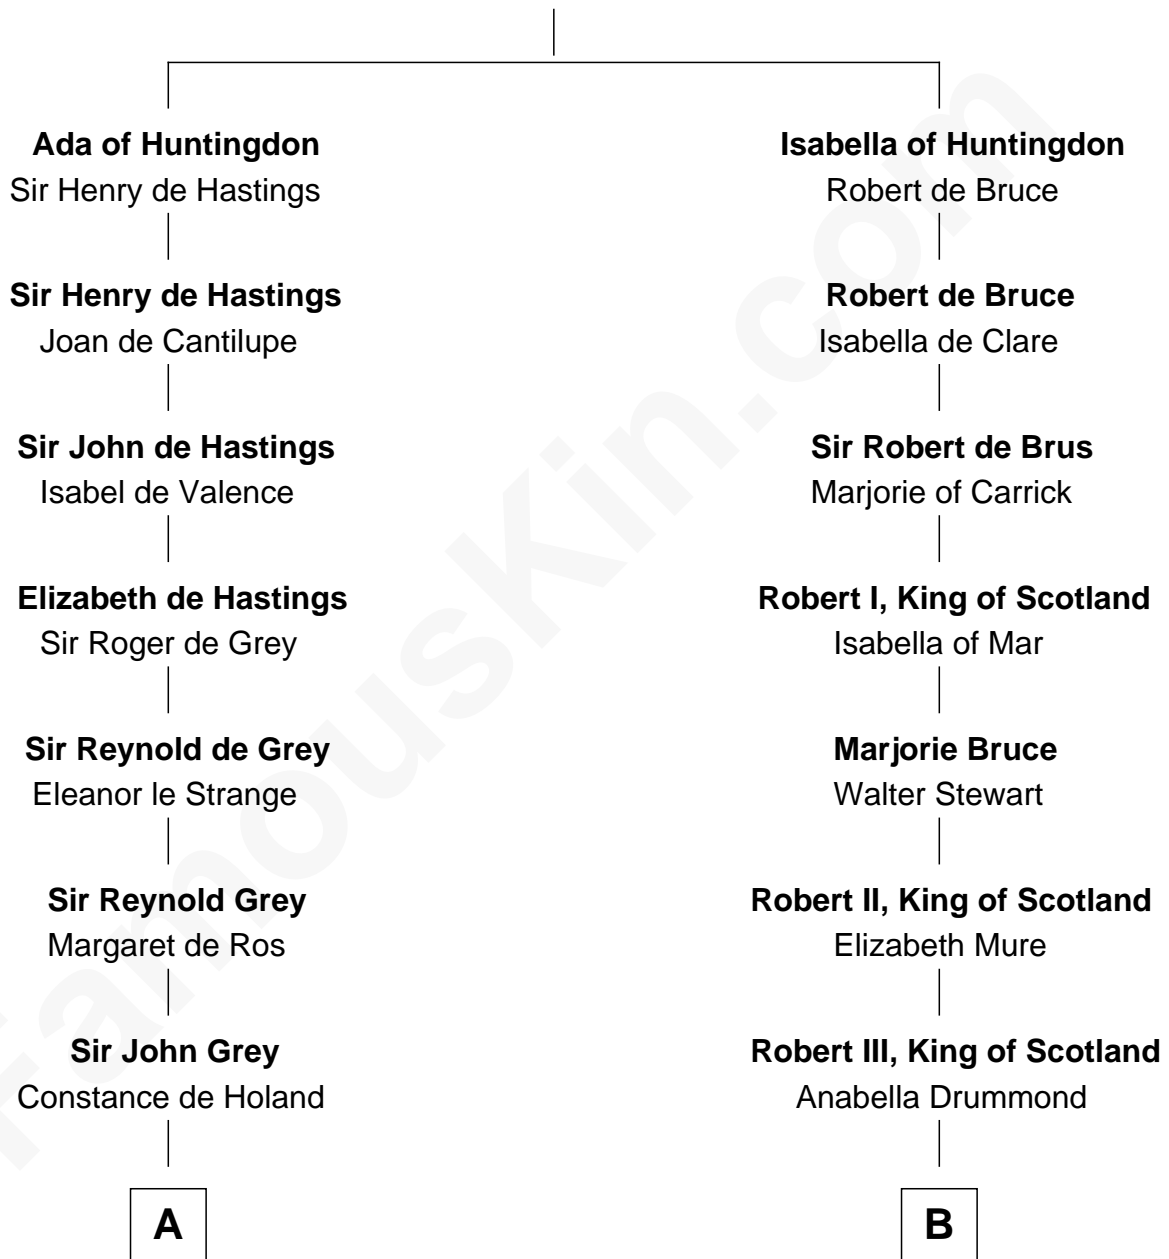

FamousKin.com Relationship Chart of

DeWitt Clinton

6th Governor of New York

17th cousin 4 times removed of

Noel Coward

Playwright, Actor, and Songwriter

David of Huntingdon

Maud of Chester