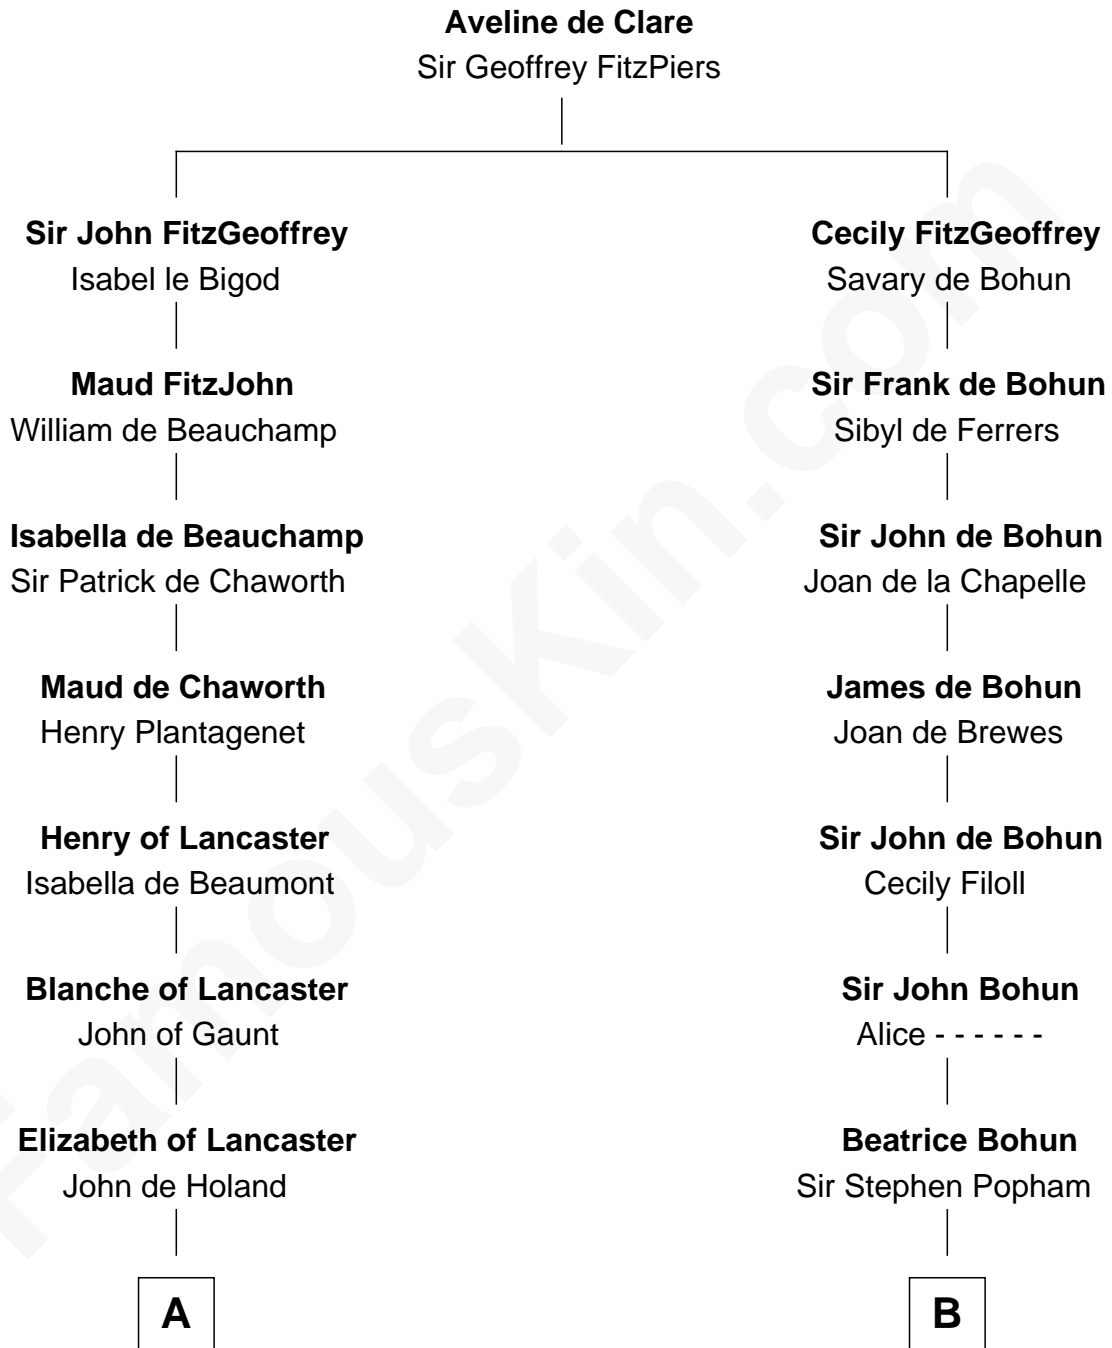

FamousKin.com Relationship Chart of

DeWitt Clinton

6th Governor of New York

13th cousin 5 times removed of

Edmund Waller

English Poet and Politician

C

—
Gen. James Clinton

Mary DeWitt

—
DeWitt Clinton

6th Governor of New York

FamousKin.com