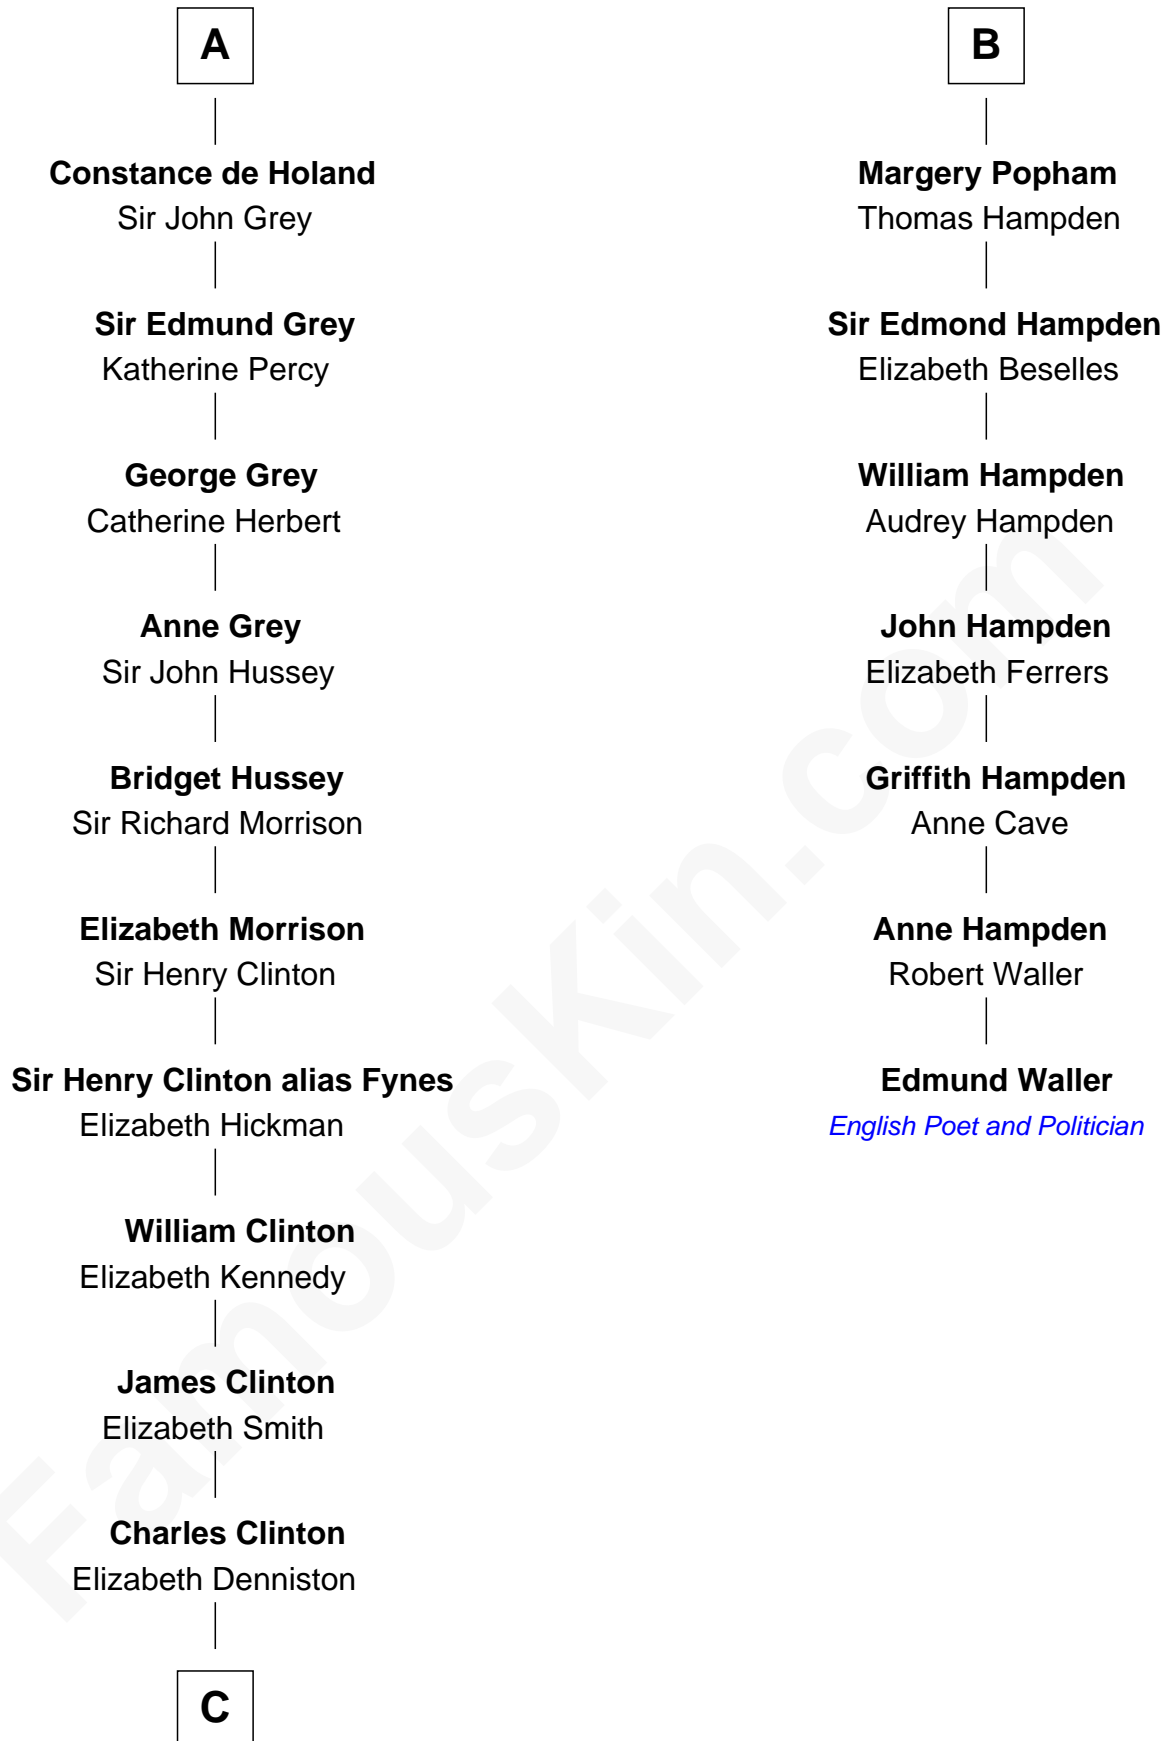

FamousKin.com Relationship Chart of

DeWitt Clinton

6th Governor of New York

13th cousin 5 times removed of

Edmund Waller

English Poet and Politician

C

—
Gen. James Clinton

Mary DeWitt

—
DeWitt Clinton

6th Governor of New York

FamousKin.com