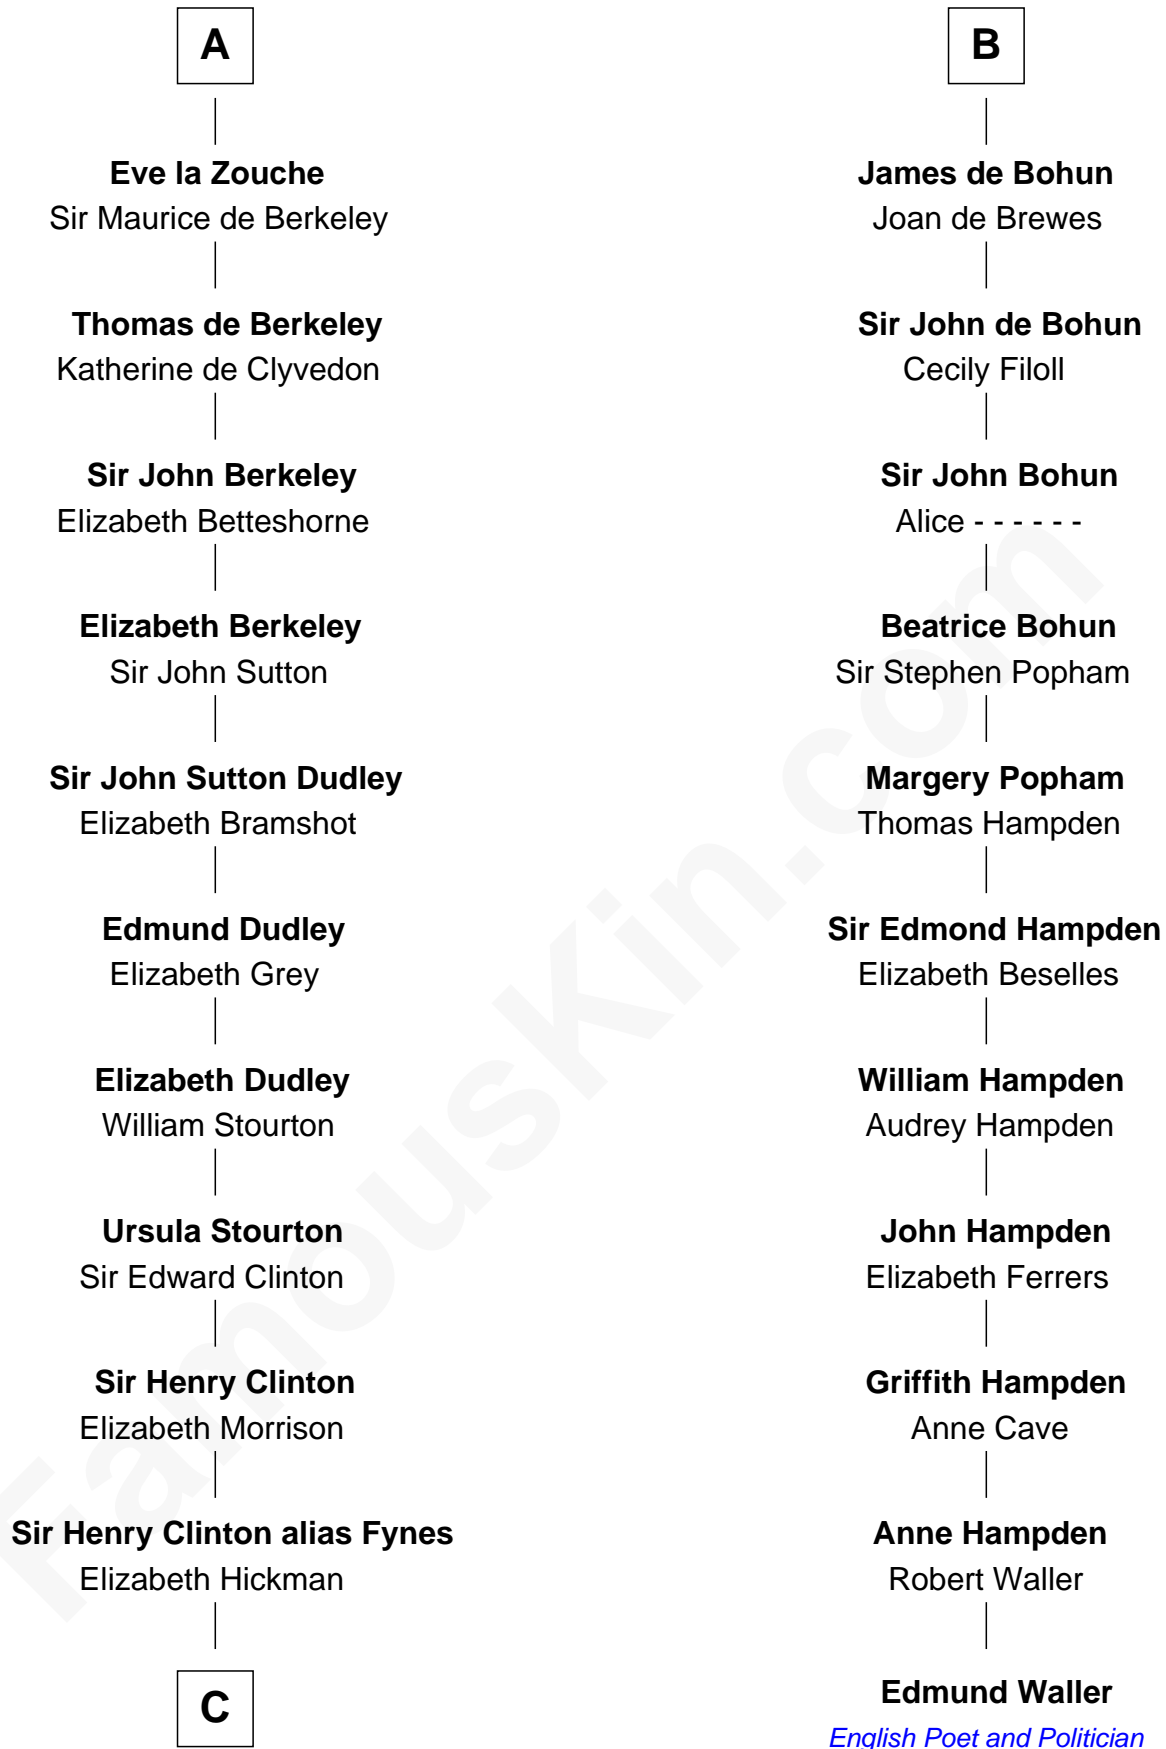

FamousKin.com Relationship Chart of

DeWitt Clinton

6th Governor of New York

17th cousin 4 times removed of

Edmund Waller

English Poet and Politician

Gilla Comgaill O'Toole
Sadb Mael Morda O'Domnail

Muitchertach O'Toole
Cacht Inion Loigsig O'Morda

Mor O'Toole
Dermot MacMurrough

Aoife MacMurrough
Richard de Clare

Isabel de Clare
Sir William Marshal

Eva Marshal
William de Braiose

Eve de Braiose
Sir William de Cantilupe

Milicent de Cantilupe
Eudo la Zouche

A

Muitchertach O'Toole
Cacht Inion Loigsig O'Morda

Mor O'Toole
Dermot MacMurrough

Aoife MacMurrough
Richard de Clare

Isabel de Clare
Sir William Marshal

Sibyl Marshal
Sir William de Ferrers

Sibyl de Ferrers
Sir Frank de Bohun

Sir John de Bohun
Joan de la Chapelle

B

C

—
William Clinton
Elizabeth Kennedy

—
James Clinton
Elizabeth Smith

—
Charles Clinton
Elizabeth Denniston

—
Gen. James Clinton
Mary DeWitt

—
DeWitt Clinton
6th Governor of New York