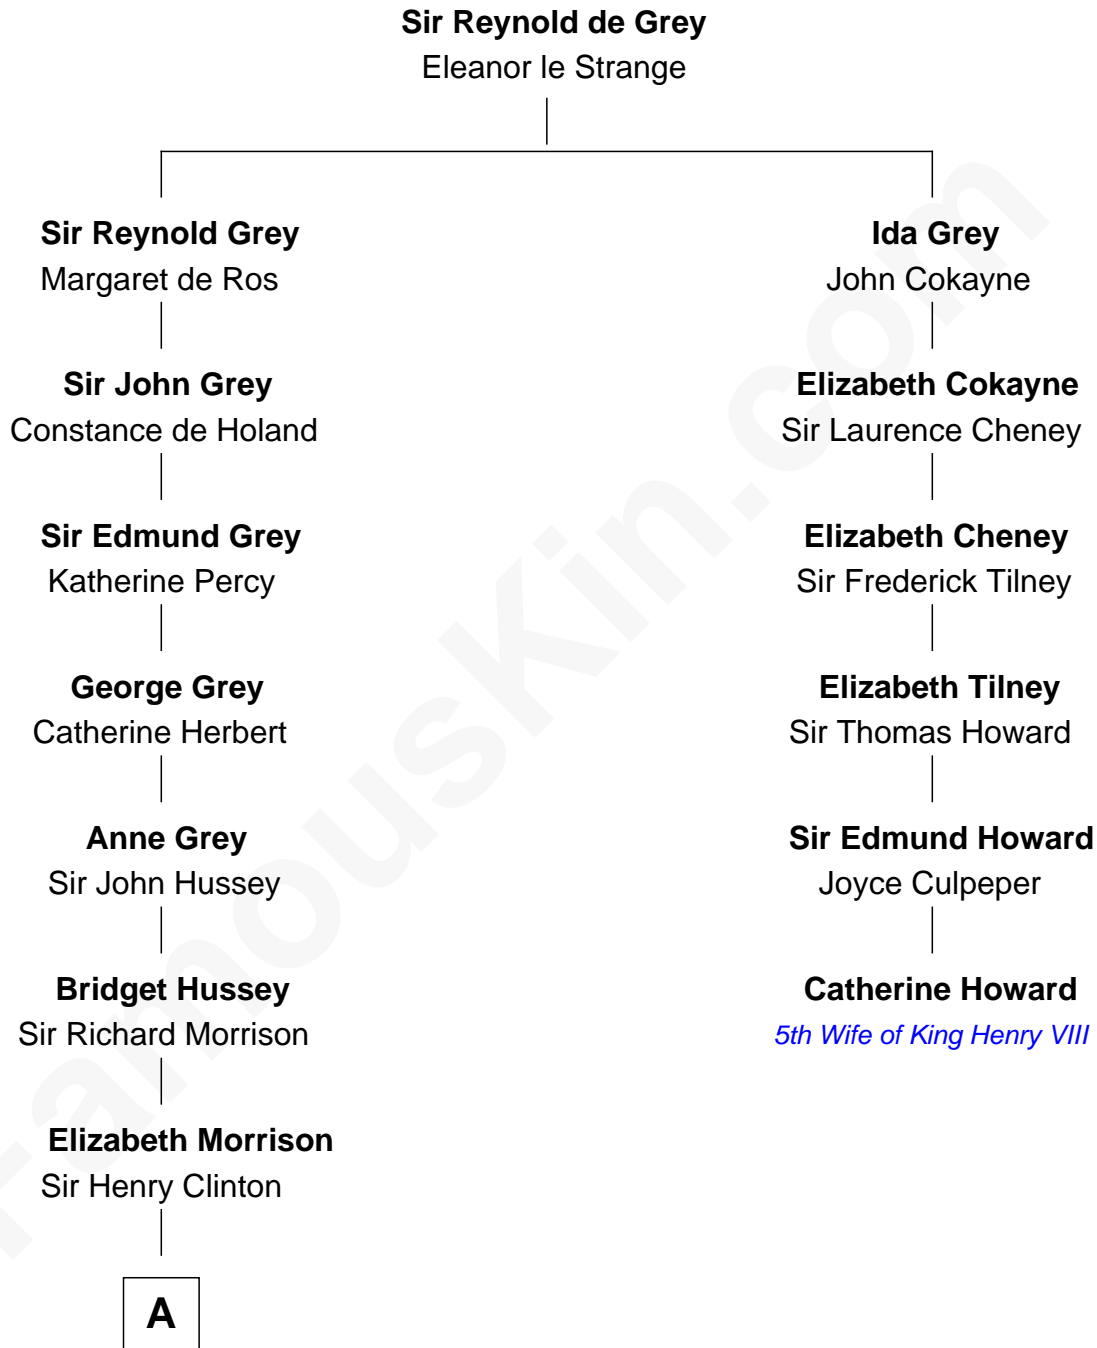

# FamousKin.com Relationship Chart of

**DeWitt Clinton**

*6th Governor of New York*

5th cousin 7 times removed of

**Catherine Howard**

*5th Wife of King Henry VIII*

**A**

—  
**Sir Henry Clinton alias Fynes**

Elizabeth Hickman

—  
**William Clinton**

Elizabeth Kennedy

—  
**James Clinton**

Elizabeth Smith

—  
**Charles Clinton**

Elizabeth Denniston

—  
**Gen. James Clinton**

Mary DeWitt

—  
**DeWitt Clinton**

*6th Governor of New York*

FamousKin.com