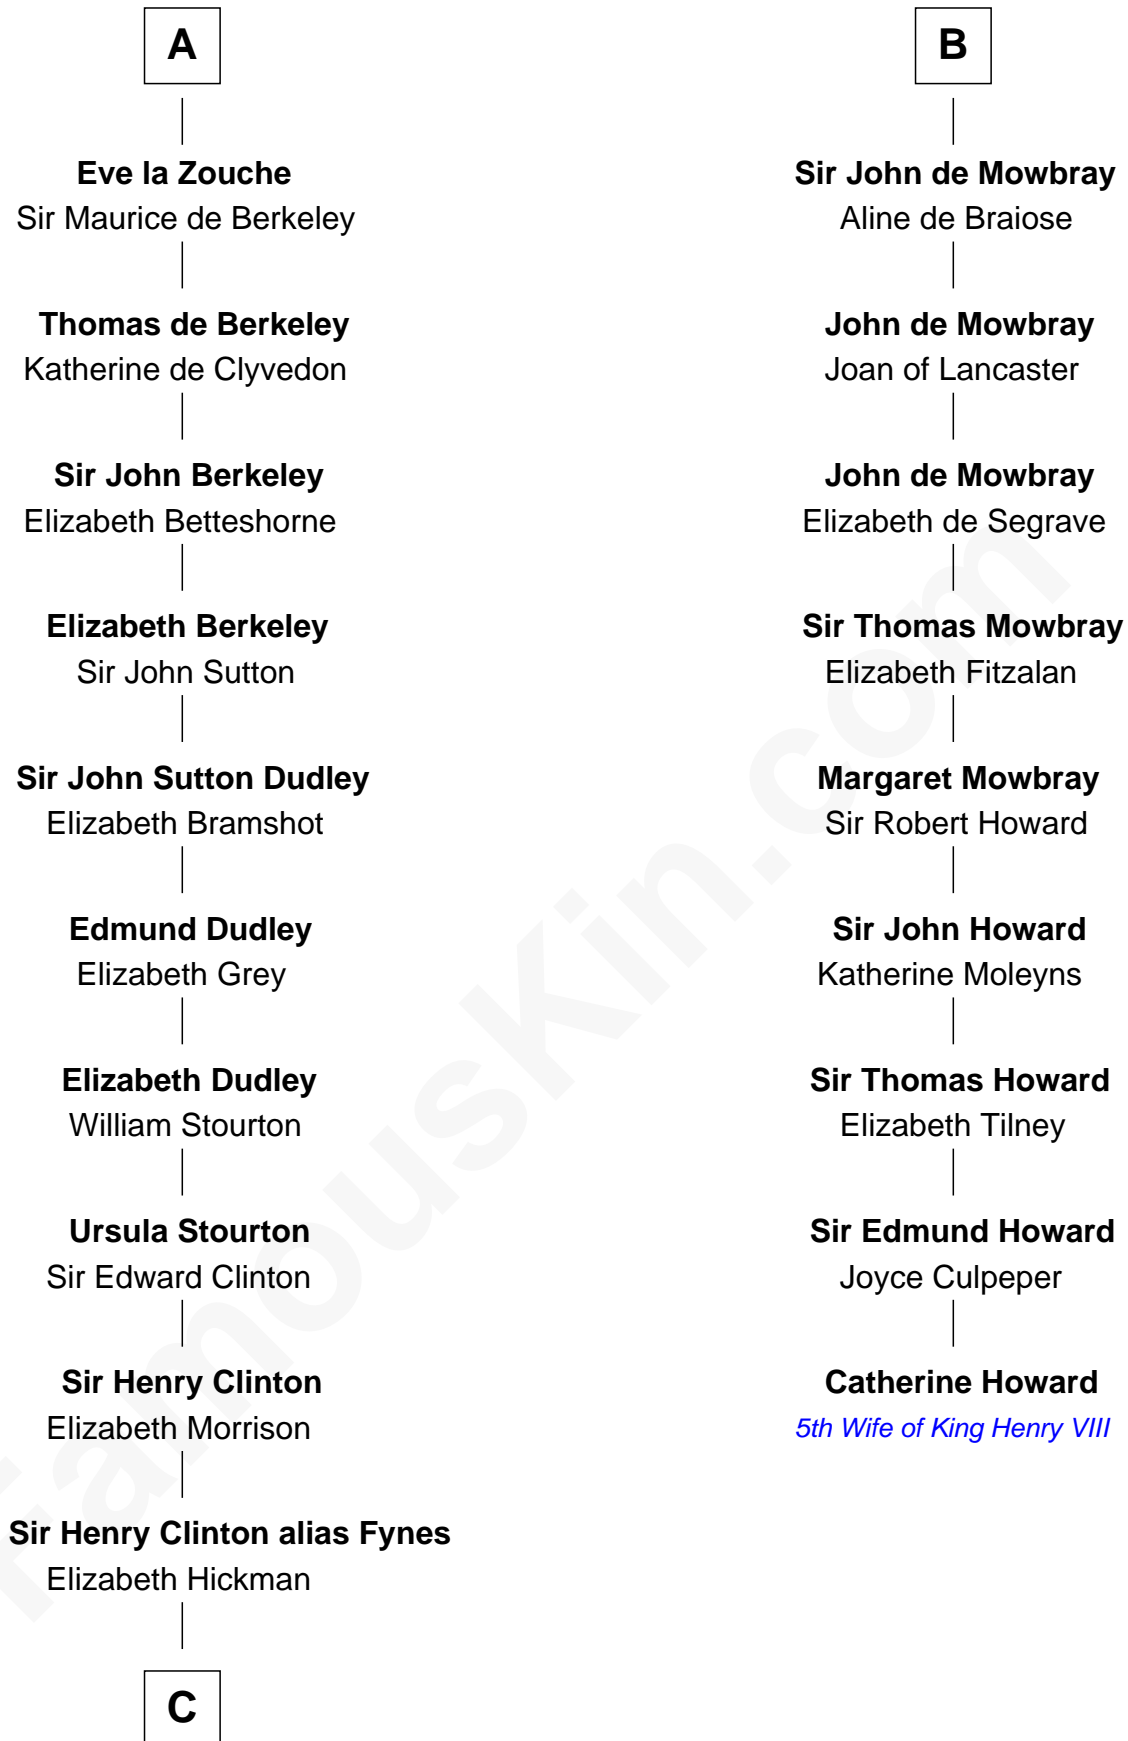

# FamousKin.com Relationship Chart of

**DeWitt Clinton**

*6th Governor of New York*

15th cousin 6 times removed of

**Catherine Howard**

*5th Wife of King Henry VIII*

**Gilla Comgaill O'Toole**  
Sadb Mael Morda O'Domnail

**Muitchertach O'Toole**  
Cacht Inion Loigsig O'Morda

**Mor O'Toole**  
Dermot MacMurrough

**Aoife MacMurrough**  
Richard de Clare

**Isabel de Clare**  
Sir William Marshal

**Eva Marshal**  
William de Braiose

**Eve de Braiose**  
Sir William de Cantilupe

**Milicent de Cantilupe**  
Eudo la Zouche

**A**

**Muitchertach O'Toole**  
Cacht Inion Loigsig O'Morda

**Mor O'Toole**  
Dermot MacMurrough

**Aoife MacMurrough**  
Richard de Clare

**Isabel de Clare**  
Sir William Marshal

**Isabel Marshal**  
Sir Gilbert de Clare

**Sir Richard de Clare**  
Maud de Lacy

**Roese de Clare**  
Sir Roger de Mowbray

**B**

**C**

—  
**William Clinton**  
Elizabeth Kennedy