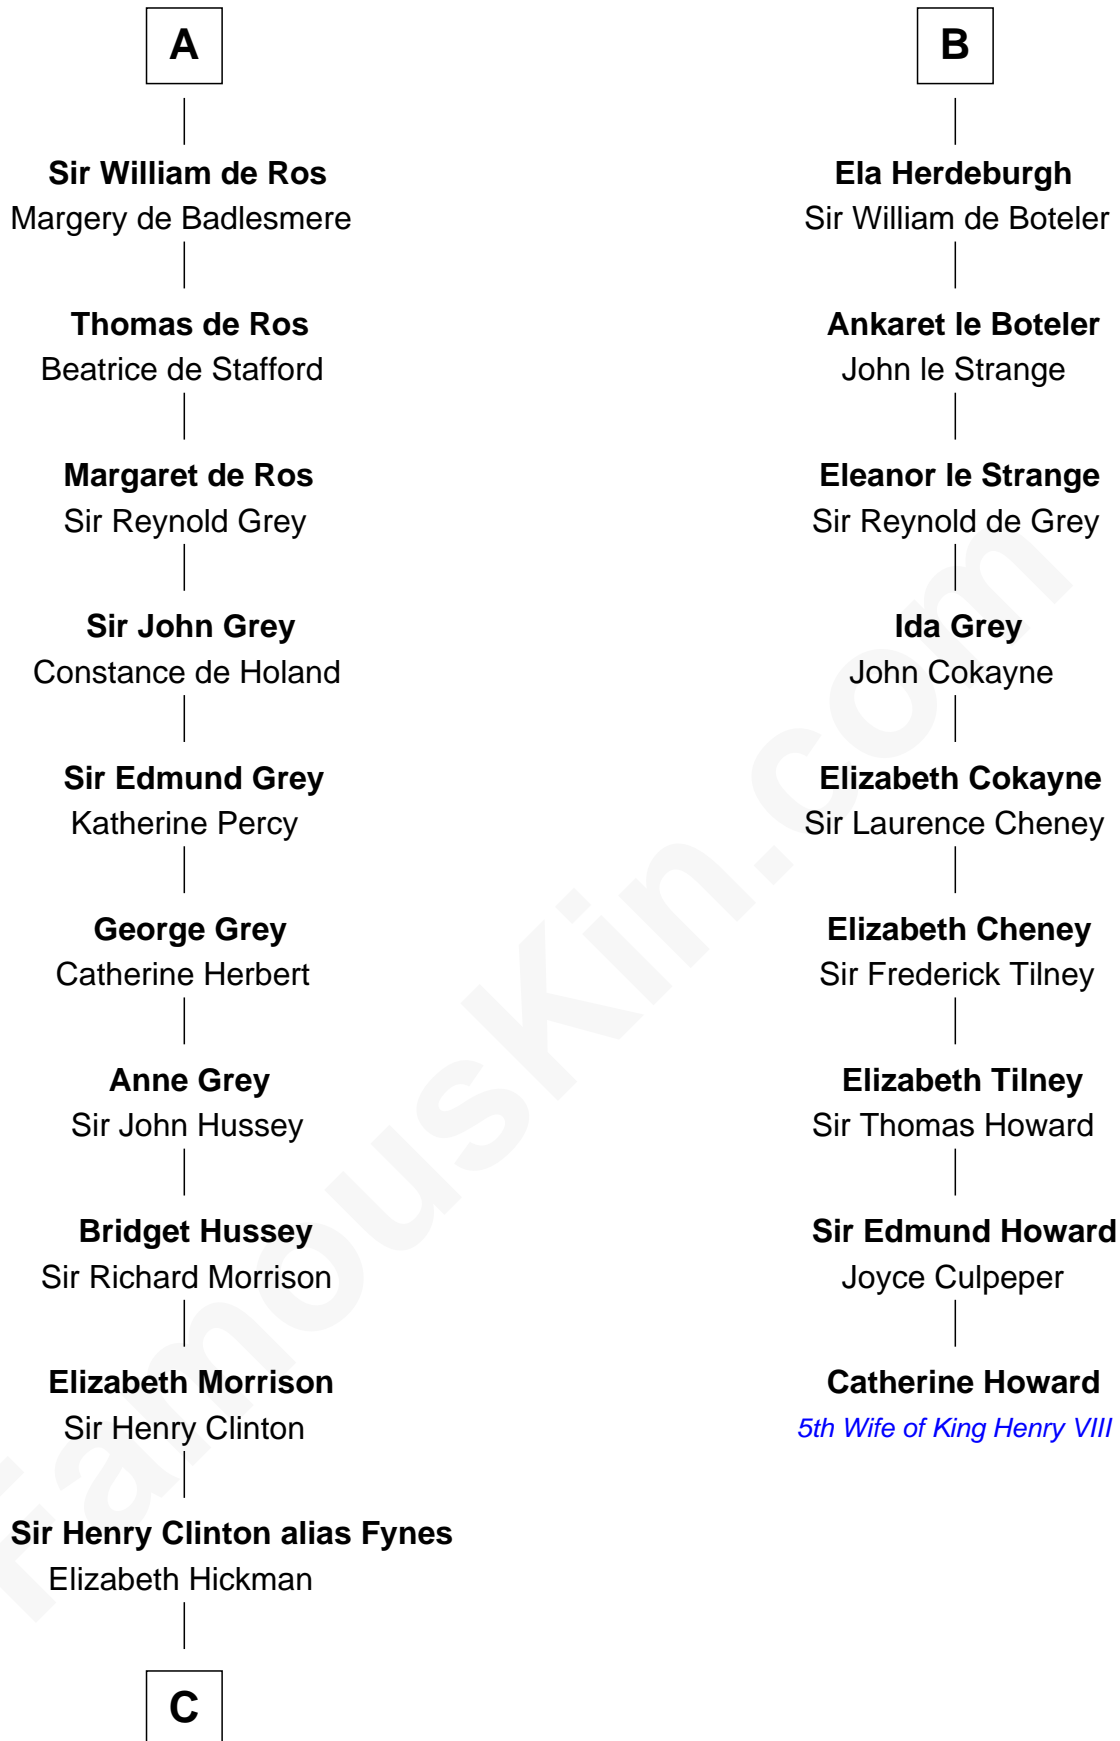

FamousKin.com Relationship Chart of

DeWitt Clinton

6th Governor of New York

15th cousin 6 times removed of

Catherine Howard

5th Wife of King Henry VIII

Sir Walter Giffard

Agnes Flaitel

C

—
William Clinton
Elizabeth Kennedy

—
James Clinton
Elizabeth Smith

—
Charles Clinton
Elizabeth Denniston

—
Gen. James Clinton
Mary DeWitt

—
DeWitt Clinton
6th Governor of New York

FamousKin.com