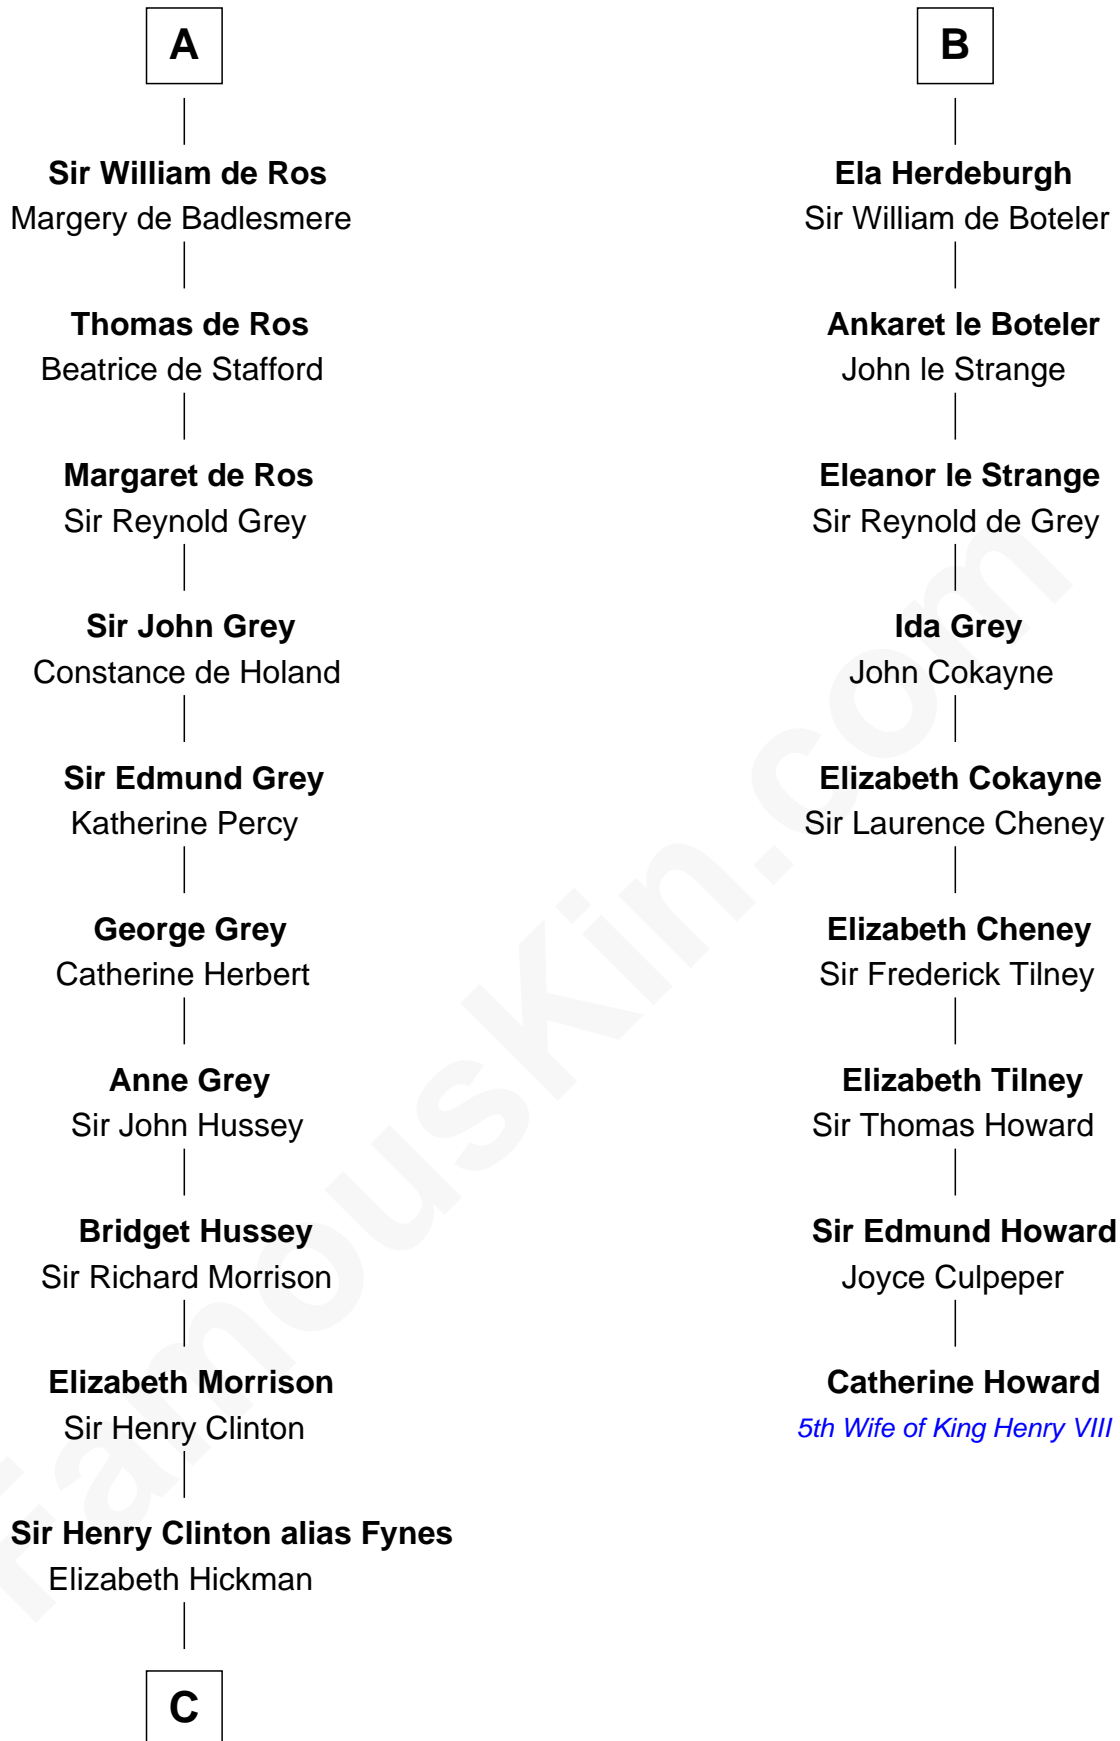

FamousKin.com Relationship Chart of

DeWitt Clinton

6th Governor of New York

15th cousin 6 times removed of

Catherine Howard

5th Wife of King Henry VIII

Gilbert Crispin

C

—
William Clinton
Elizabeth Kennedy

—
James Clinton
Elizabeth Smith

—
Charles Clinton
Elizabeth Denniston

—
Gen. James Clinton
Mary DeWitt

—
DeWitt Clinton
6th Governor of New York

FamousKin.com