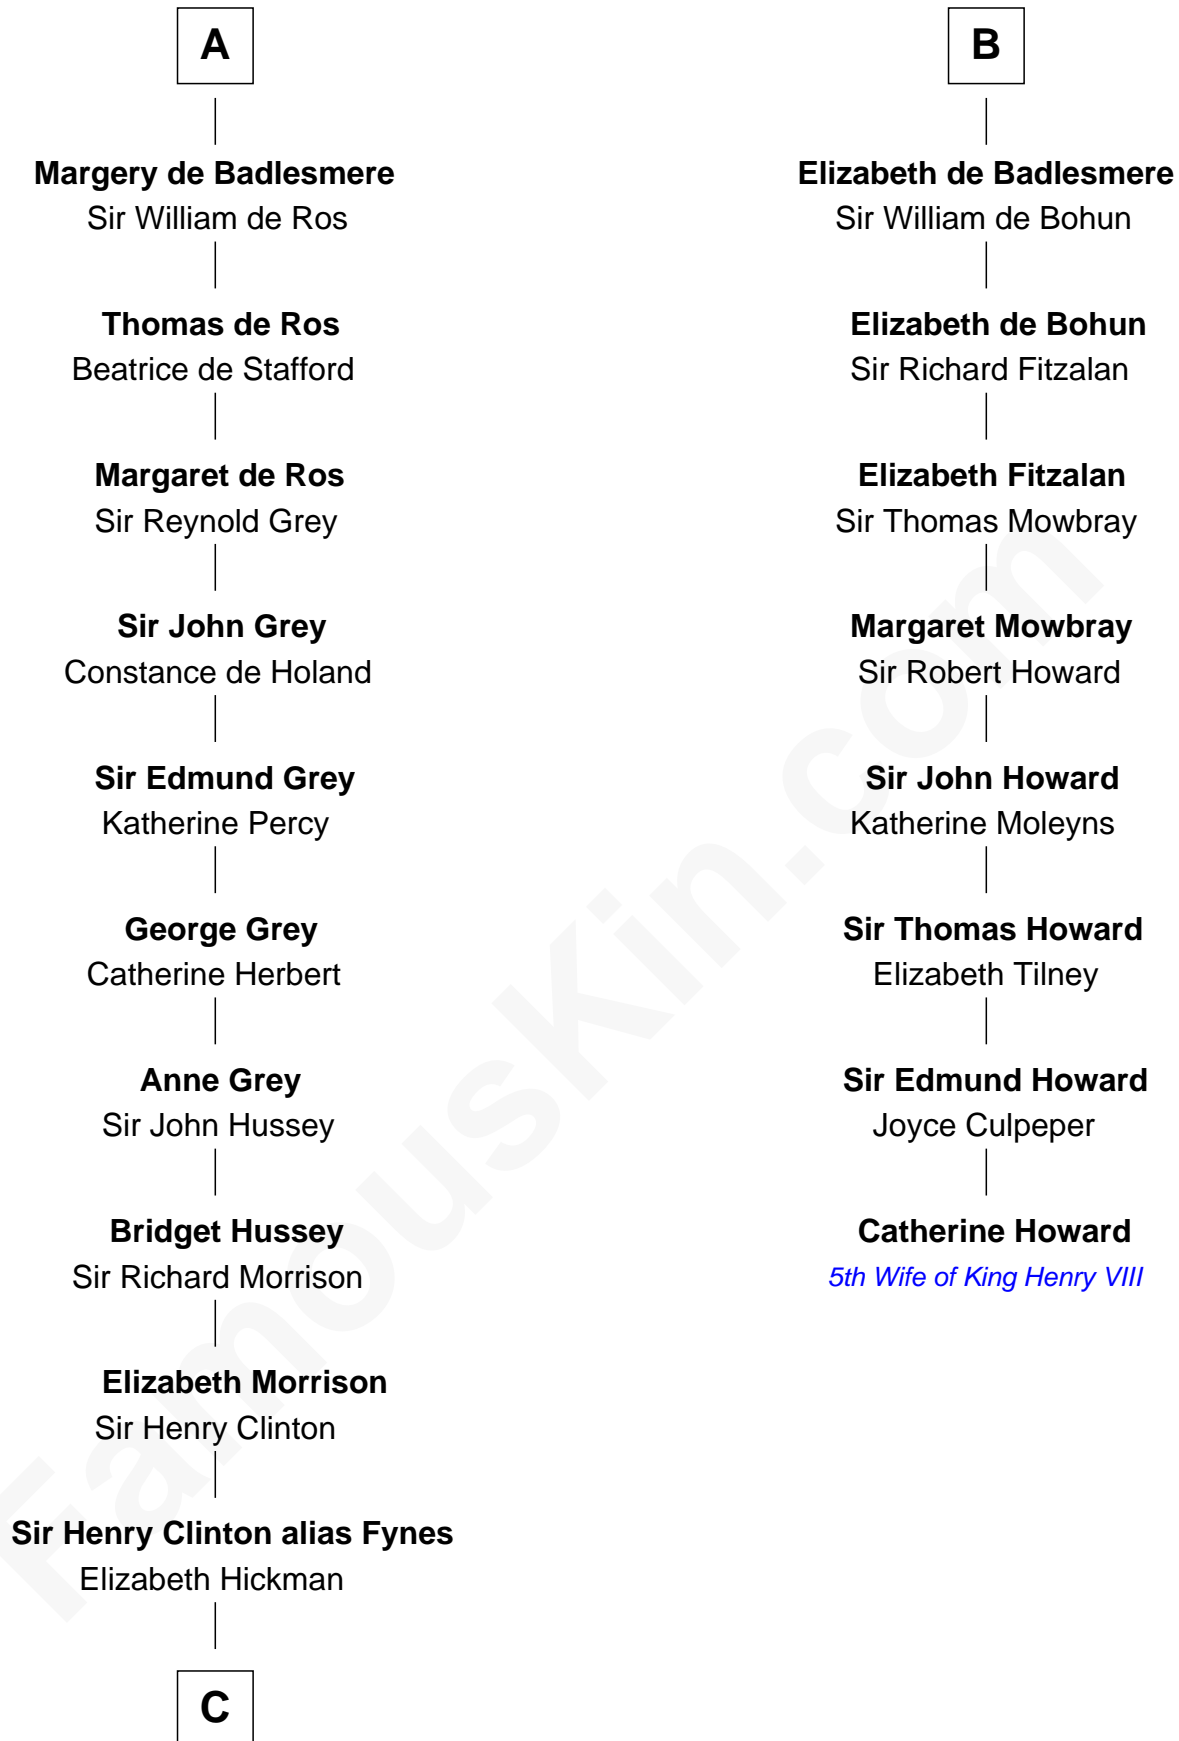

FamousKin.com Relationship Chart of

DeWitt Clinton

6th Governor of New York

14th cousin 7 times removed of

Catherine Howard

5th Wife of King Henry VIII

Rhys ap Tewdwr
Gwladys ferch Rhiwallon

Nest ferch Rhys
Gerald de Windsor

Maurice FitzGerald
Alice de Montgomery

Gerald FitzMaurice
Eve de Bermingham

Maurice FitzGerald
Juliana - - - - -

Maurice FitzGerald
Maud de Prendergast

Juliana FitzMaurice
Thomas de Clare

Margaret de Clare
Bartholomew de Badlesmere

A

Nest ferch Rhys
Gerald de Windsor

Maurice FitzGerald
Alice de Montgomery

Gerald FitzMaurice
Eve de Bermingham

Maurice FitzGerald
Juliana - - - - -

Maurice FitzGerald
Maud de Prendergast

Juliana FitzMaurice
Thomas de Clare

Margaret de Clare
Bartholomew de Badlesmere

B

C

—
William Clinton
Elizabeth Kennedy

—
James Clinton
Elizabeth Smith

—
Charles Clinton
Elizabeth Denniston

—
Gen. James Clinton
Mary DeWitt

—
DeWitt Clinton
6th Governor of New York