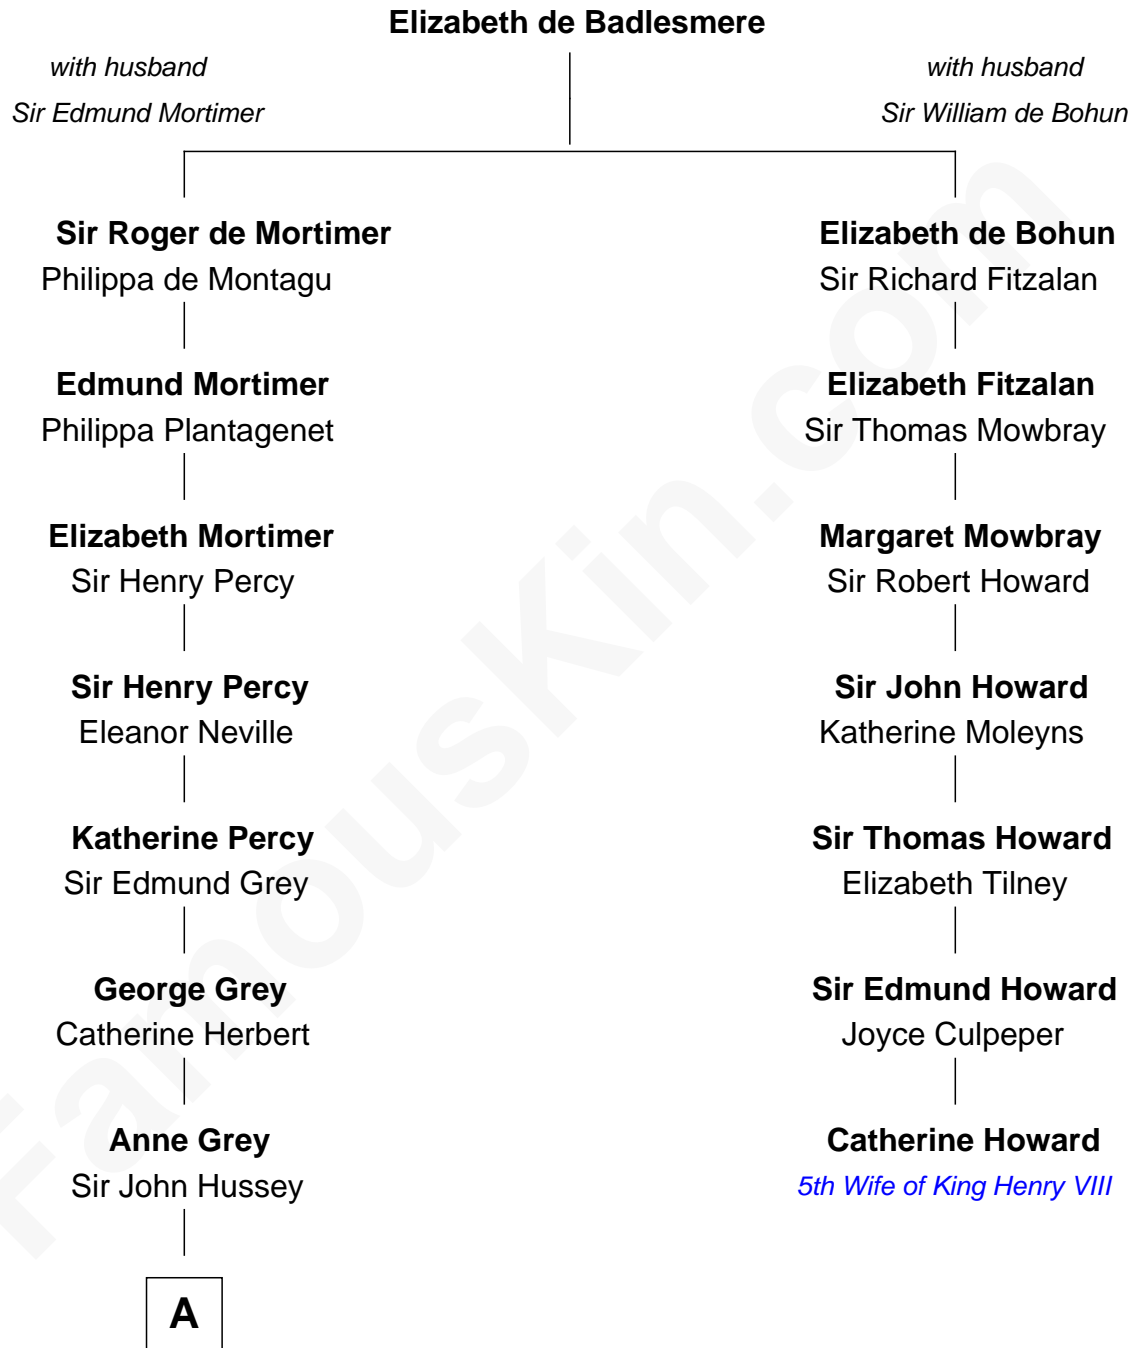

# FamousKin.com Relationship Chart of

**DeWitt Clinton**

*6th Governor of New York*

6th cousin 8 times removed of

**Catherine Howard**

*5th Wife of King Henry VIII*

**A**

—  
**Bridget Hussey**  
Sir Richard Morrison

—  
**Elizabeth Morrison**  
Sir Henry Clinton

—  
**Sir Henry Clinton alias Fynes**  
Elizabeth Hickman

—  
**William Clinton**  
Elizabeth Kennedy

—  
**James Clinton**  
Elizabeth Smith

—  
**Charles Clinton**  
Elizabeth Denniston

—  
**Gen. James Clinton**  
Mary DeWitt

—  
**DeWitt Clinton**  
*6th Governor of New York*