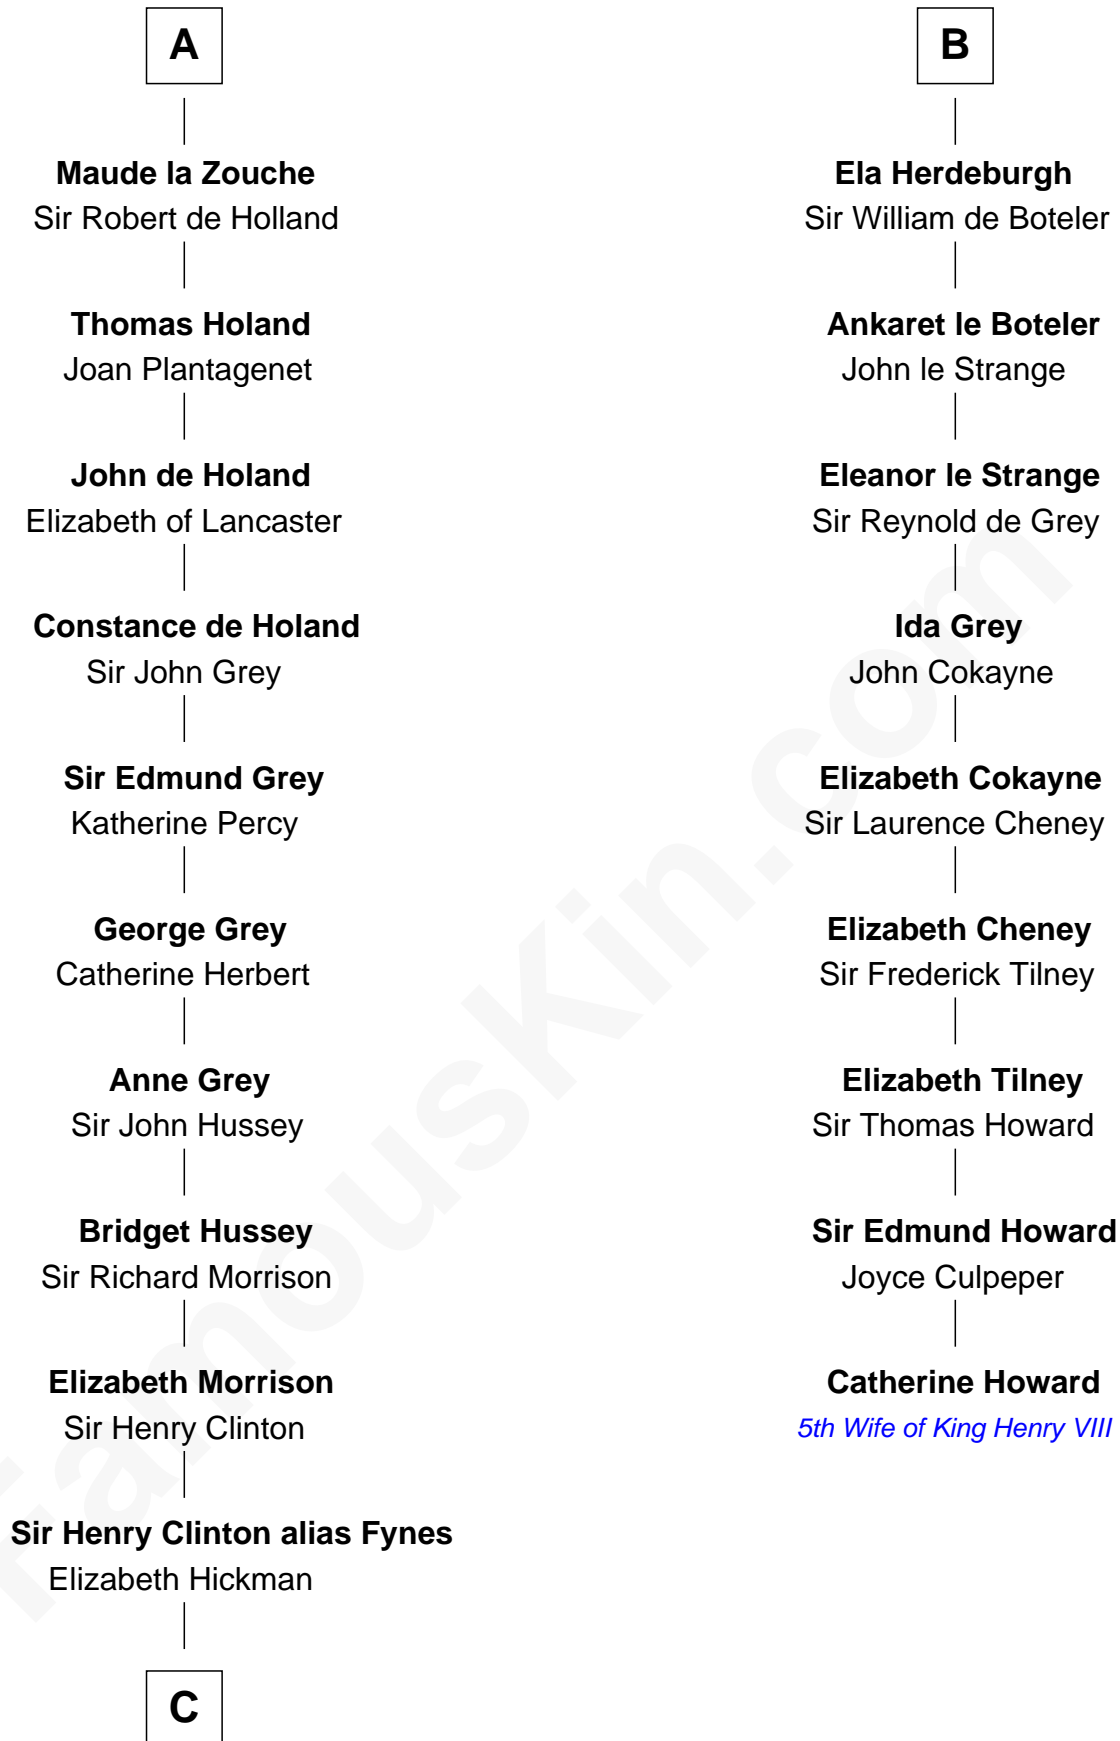

# FamousKin.com Relationship Chart of

**DeWitt Clinton**

*6th Governor of New York*

15th cousin 6 times removed of

**Catherine Howard**

*5th Wife of King Henry VIII*

**Eudes I of Burgundy**

Matilda of Burgundy

William Talvas

**Ela Talvas**

Patrick of Salisbury

**William FitzPatrick**

Eleonore de Vitre

**Ela of Salisbury**

Sir William Longespee

**Ida Longespee**

Sir Walter FitzRobert

**Ela FitzWalter**

William de Odingsells

**Ida de Odingsells**

Sir Roger de Herdeburgh

**B**

**C**

—  
**William Clinton**  
Elizabeth Kennedy

—  
**James Clinton**  
Elizabeth Smith

—  
**Charles Clinton**  
Elizabeth Denniston

—  
**Gen. James Clinton**  
Mary DeWitt

—  
**DeWitt Clinton**  
*6th Governor of New York*

FamousKin.com