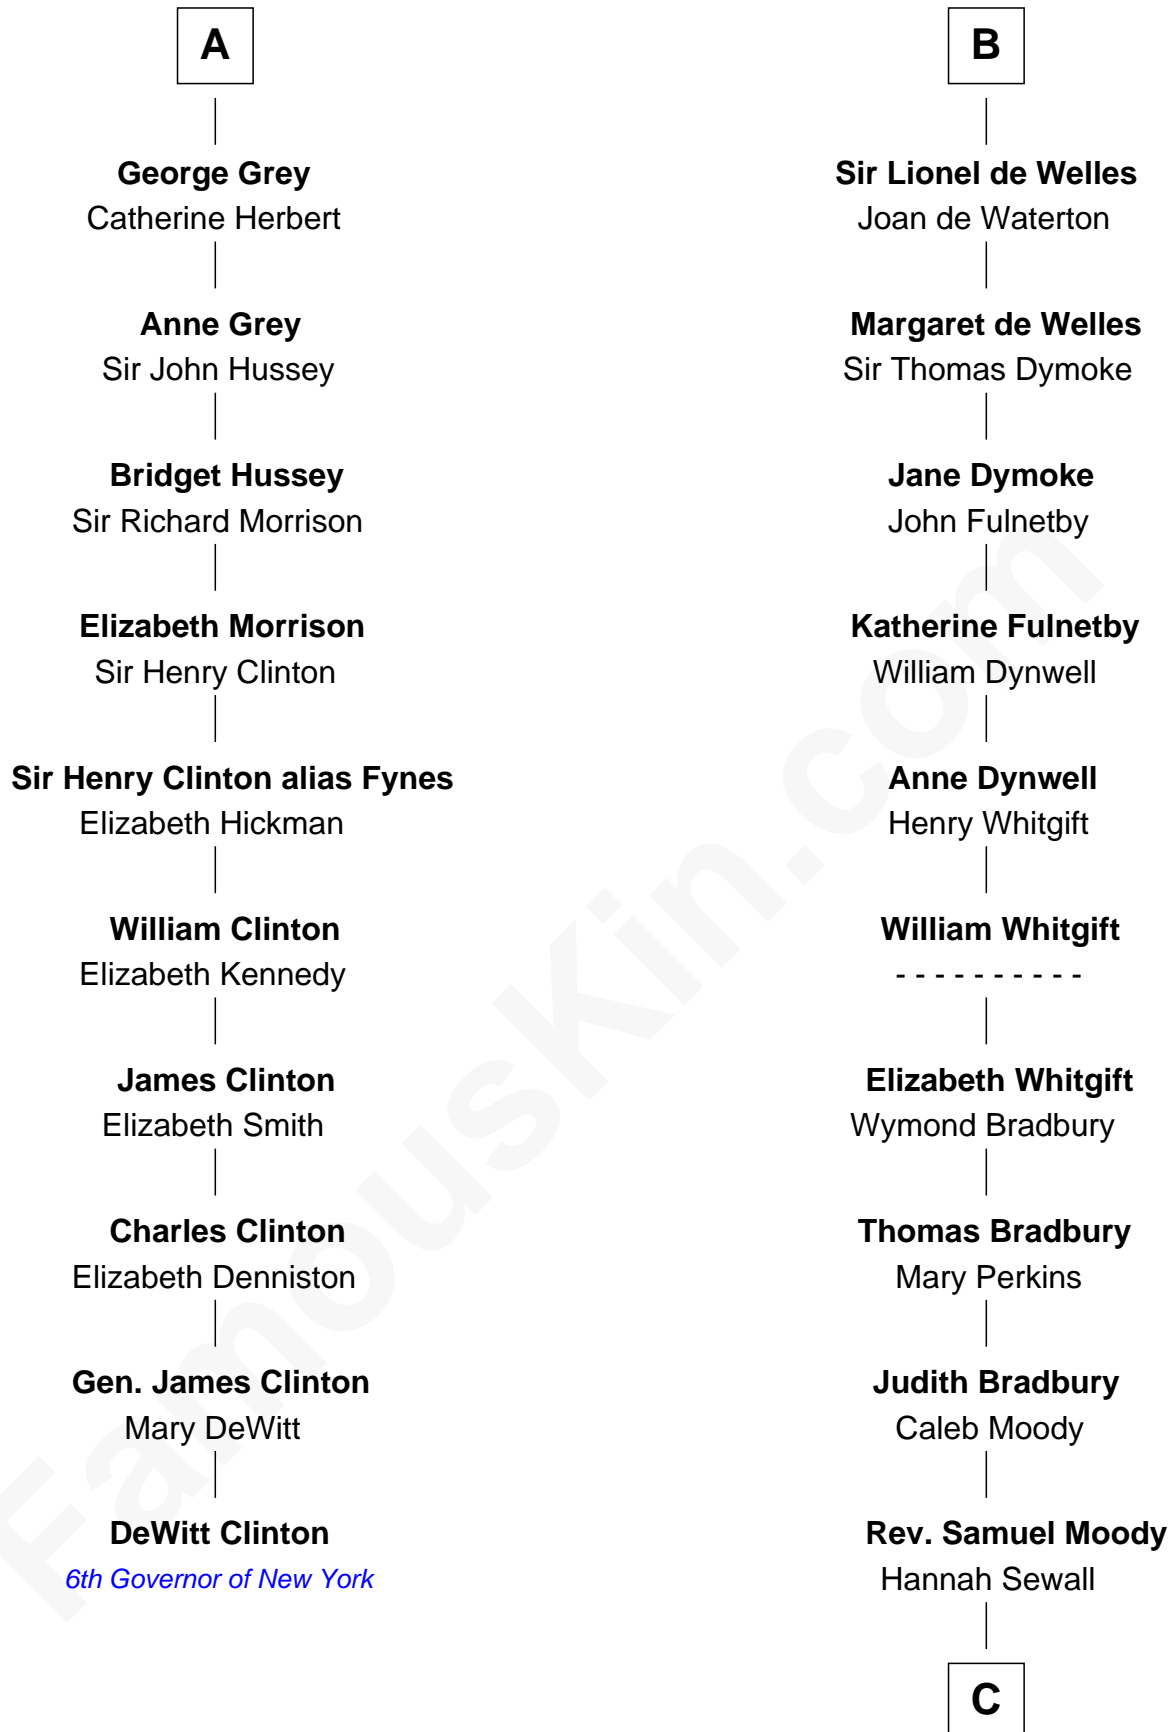

FamousKin.com Relationship Chart of

DeWitt Clinton

6th Governor of New York

16th cousin 4 times removed of

Ralph Waldo Emerson

American Poet

Sir Humphrey de Bohun

Maud of Eu

C

—
Mary Moody

Rev. Joseph Emerson

—
Rev. William Emerson

Phebe Bliss

—
Rev. William Emerson

Ruth Haskins

—
Ralph Waldo Emerson