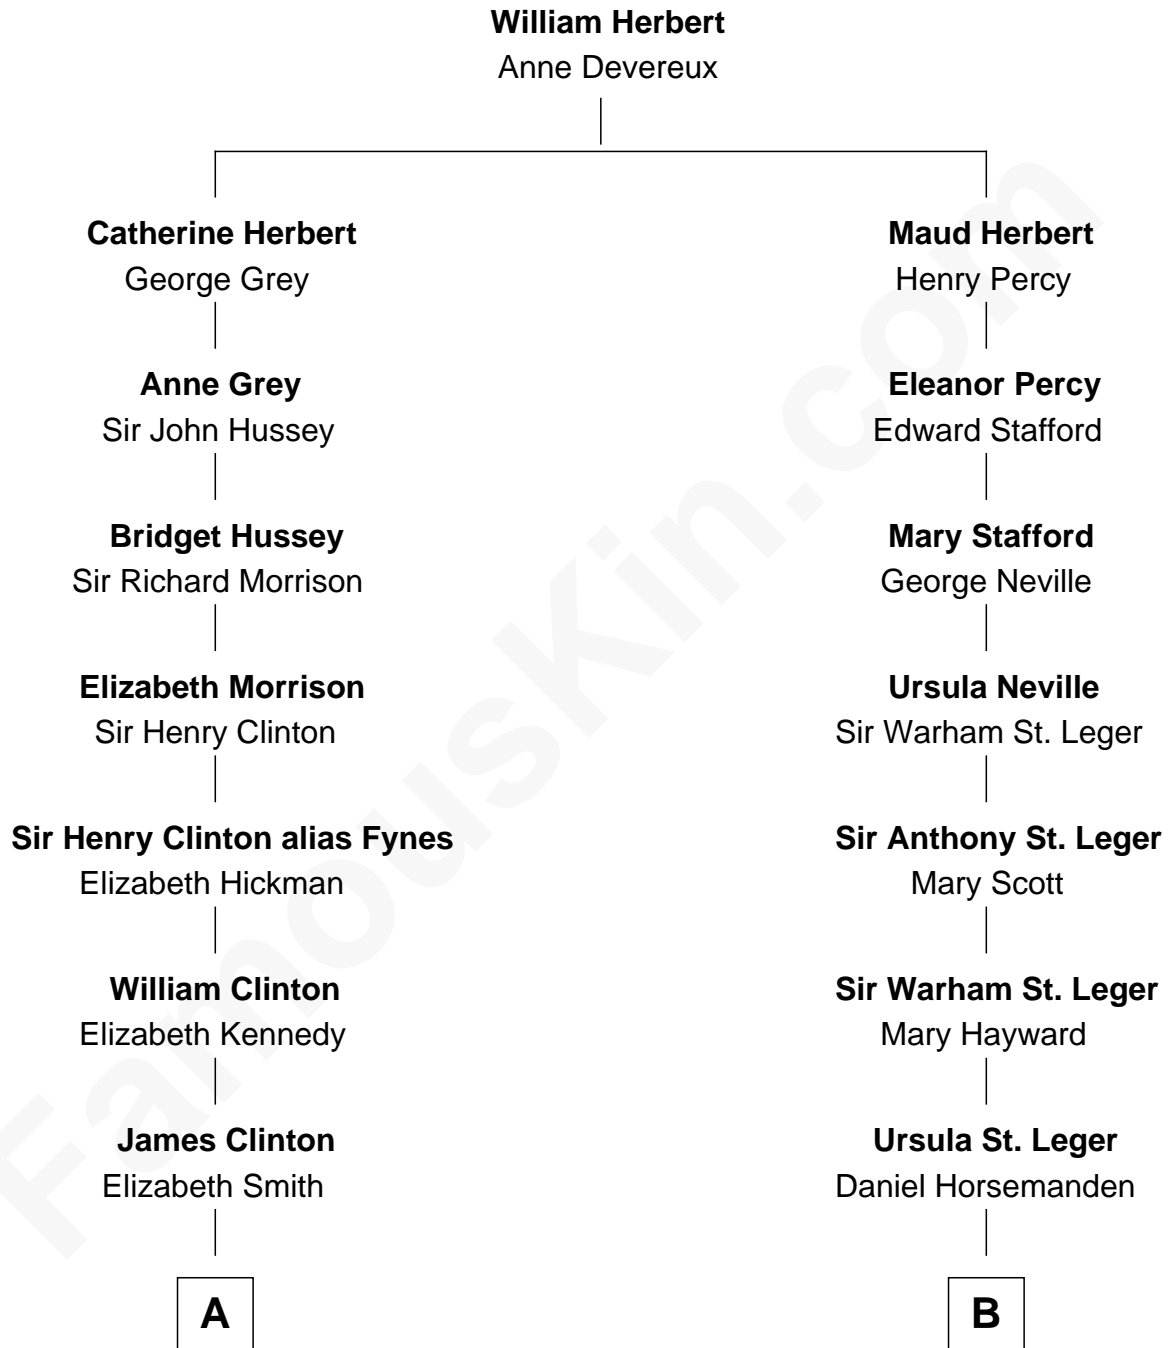

FamousKin.com Relationship Chart of

DeWitt Clinton

6th Governor of New York

9th cousin 6 times removed of

Admiral Richard Byrd

Polar Explorer

A

Charles Clinton
Elizabeth Denniston

Gen. James Clinton
Mary DeWitt

DeWitt Clinton
6th Governor of New York

B

Col. Warham Horsemanden
Susanna Beeching

Mary Horsemanden
William Byrd

William Byrd
Maria Taylor

William Byrd
Elizabeth Hill Carter

Thomas Taylor Byrd
Mary Armistead

Richard Evelyn Byrd
Anne Harrison

Col. William Byrd
Jane Meriwether Rivers

Richard Evelyn Byrd
Eleanor Bolling Flood

Admiral Richard Byrd
Polar Explorer