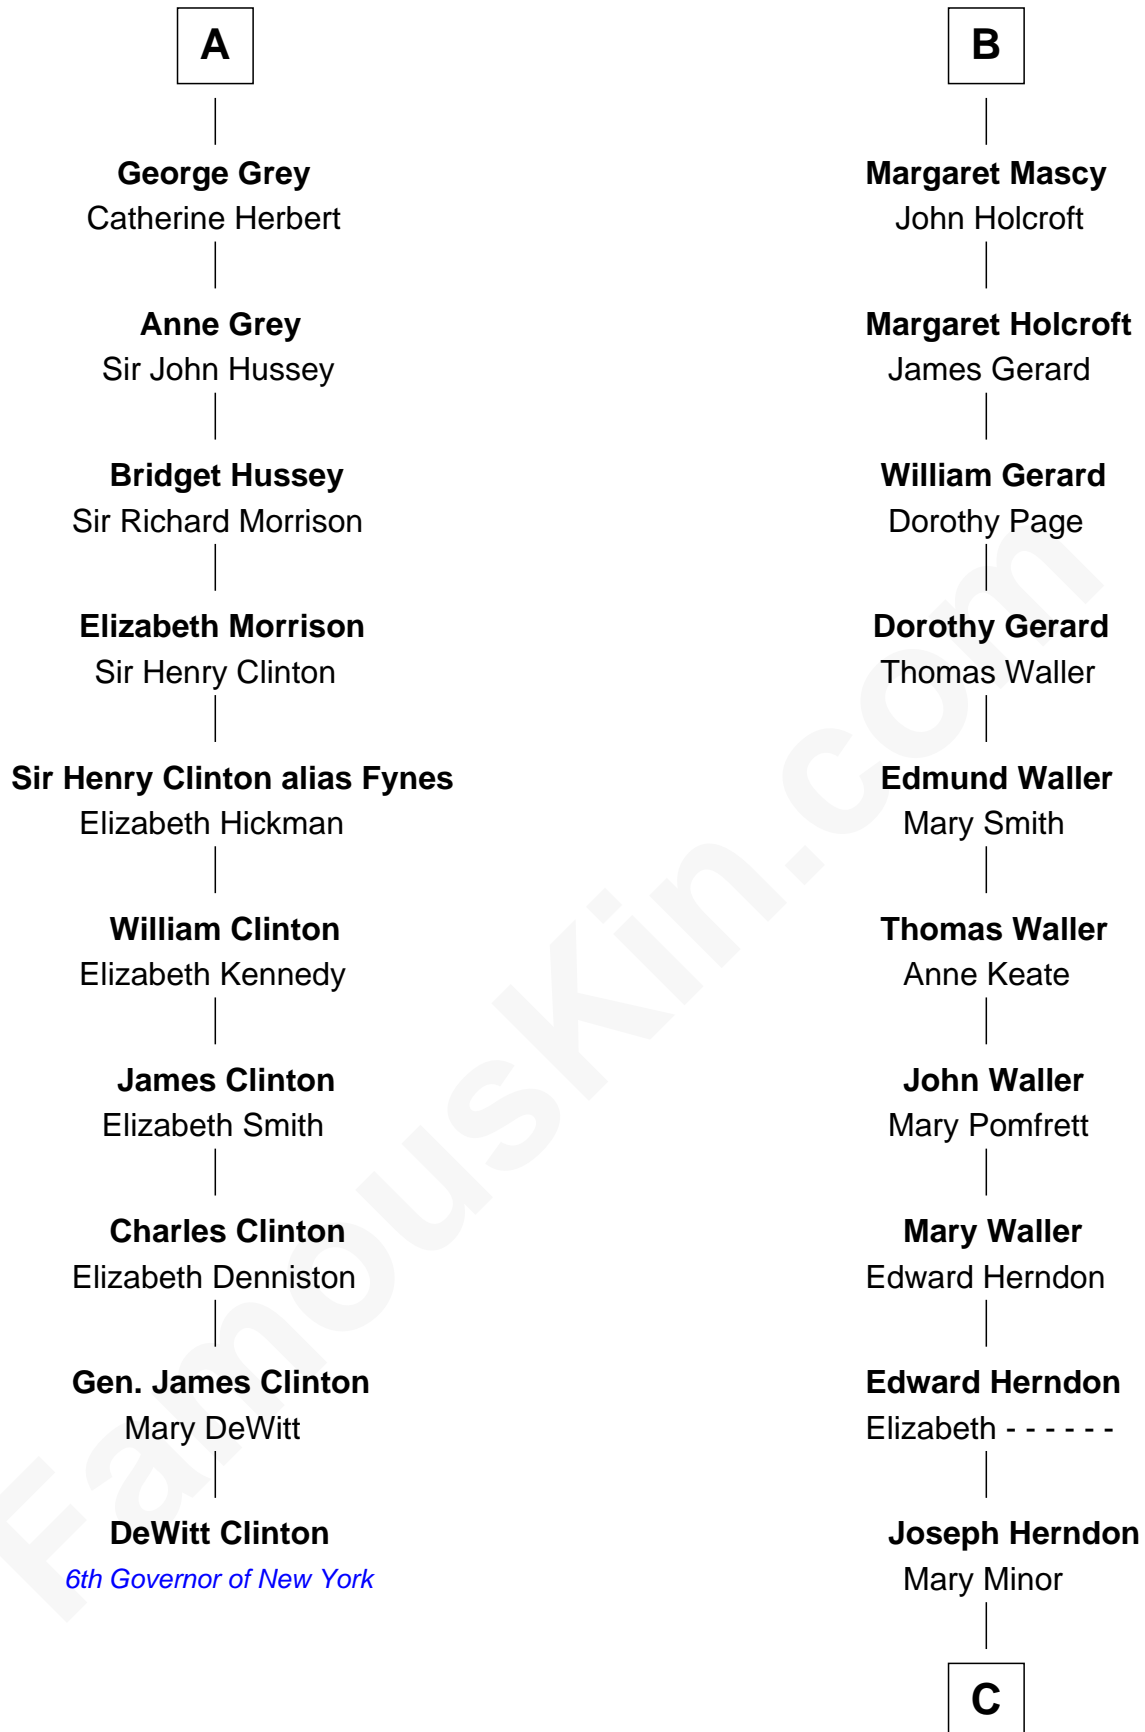

FamousKin.com

Relationship Chart of

DeWitt Clinton

6th Governor of New York

16th cousin 3 times removed of

Ellen (Herndon) Arthur

Wife of President Chester A. Arthur

C

Dabney Herndon

Elizabeth Hull

Capt. William Lewis Herndon
Frances Elizabeth Hansborough

Ellen (Herndon) Arthur

Wife of President Chester Arthur

FamousKin.com