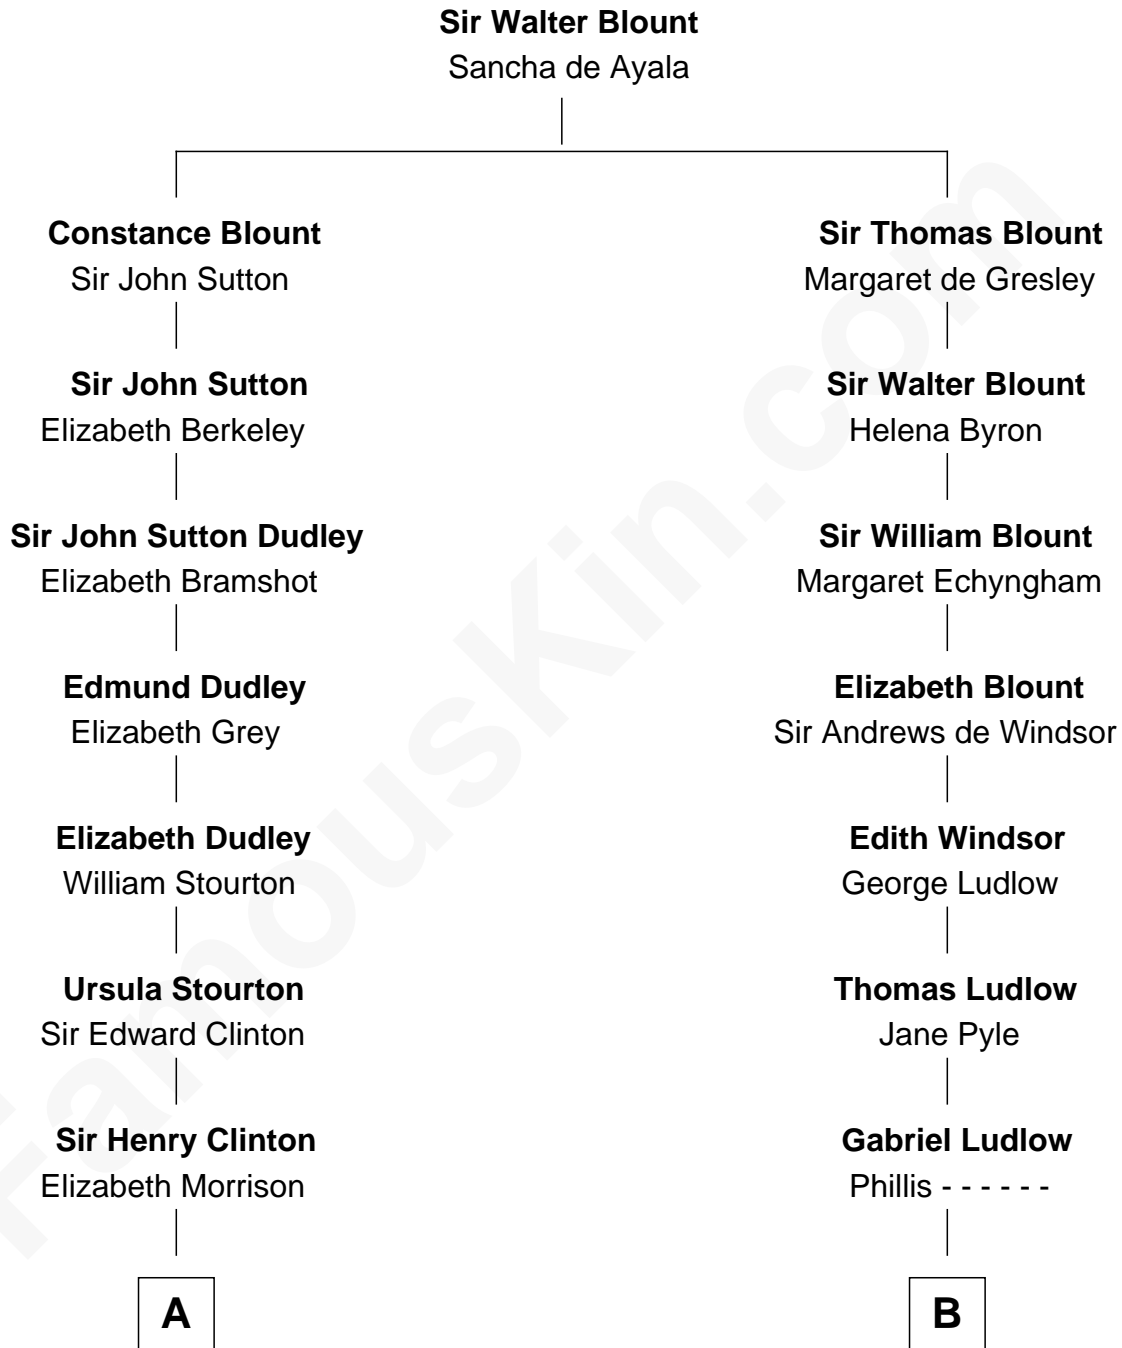

FamousKin.com Relationship Chart of

DeWitt Clinton

6th Governor of New York

11th cousin 1 time removed of

Thomas Nelson

Signer of the Declaration of Independence

A

Sir Henry Clinton alias Fynes

Elizabeth Hickman

William Clinton

Elizabeth Kennedy

James Clinton

Elizabeth Smith

Charles Clinton

Elizabeth Denniston

Gen. James Clinton