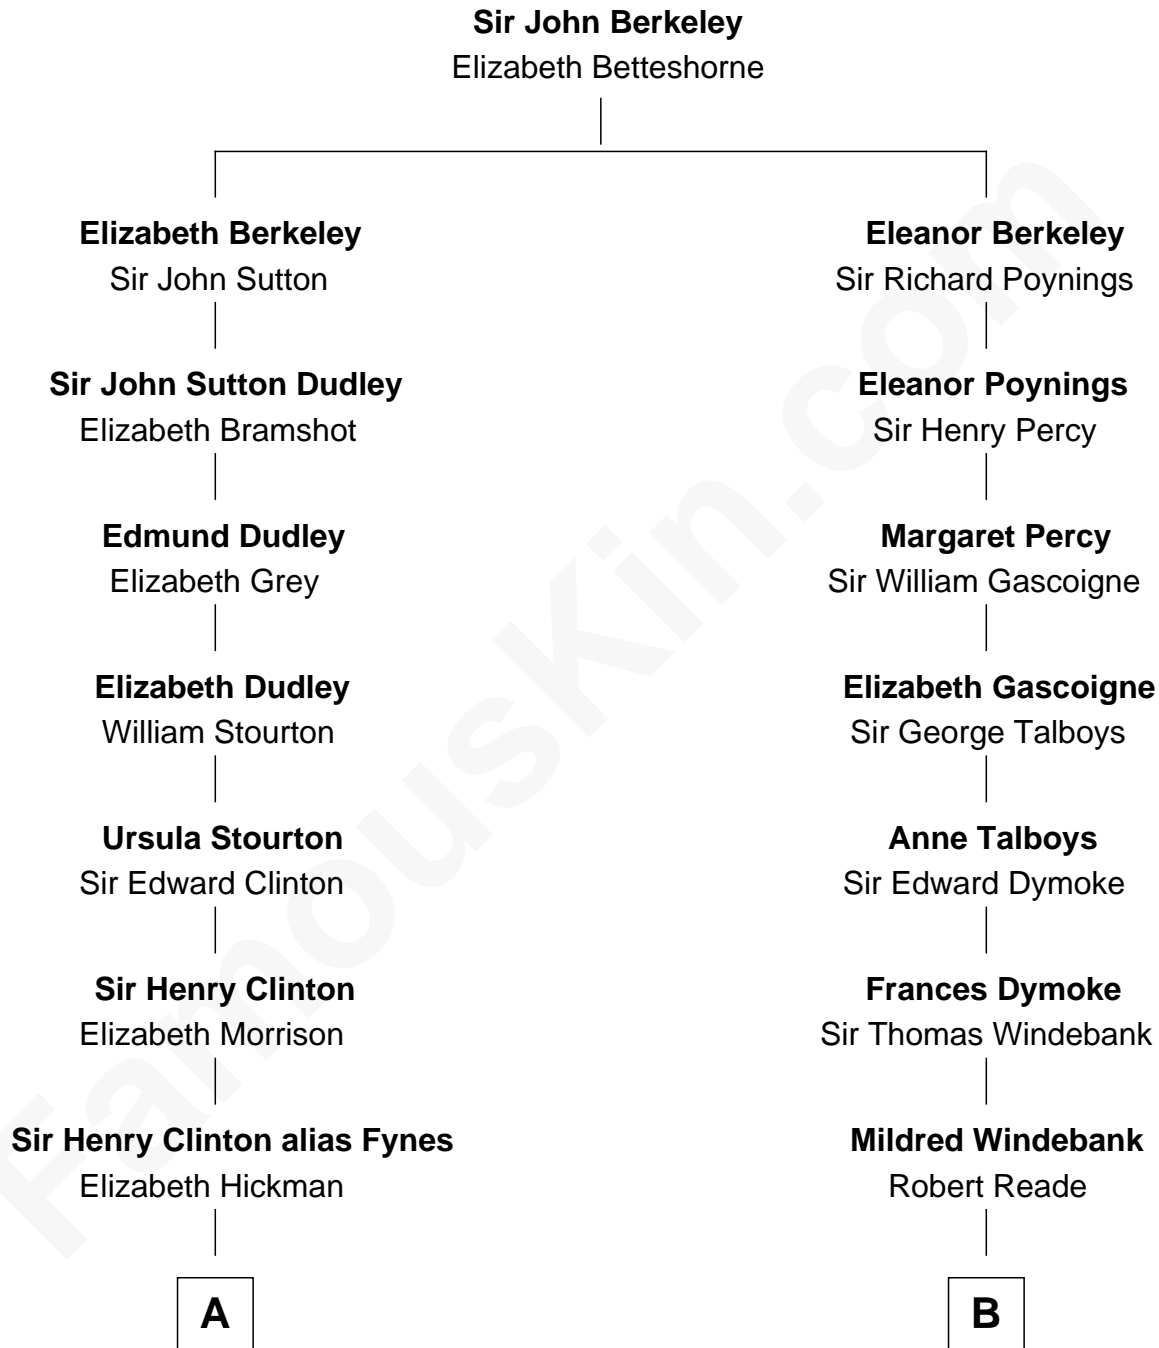

FamousKin.com Relationship Chart of

DeWitt Clinton

6th Governor of New York

11th cousin of

Thomas Nelson

Signer of the Declaration of Independence

A

William Clinton
Elizabeth Kennedy

James Clinton
Elizabeth Smith

Charles Clinton
Elizabeth Denniston

Gen. James Clinton
Mary DeWitt

DeWitt Clinton
6th Governor of New York

B

Col. George Reade
Elizabeth Martiau

Robert Reade
Mary Lilly

Margaret Reade
Thomas Nelson