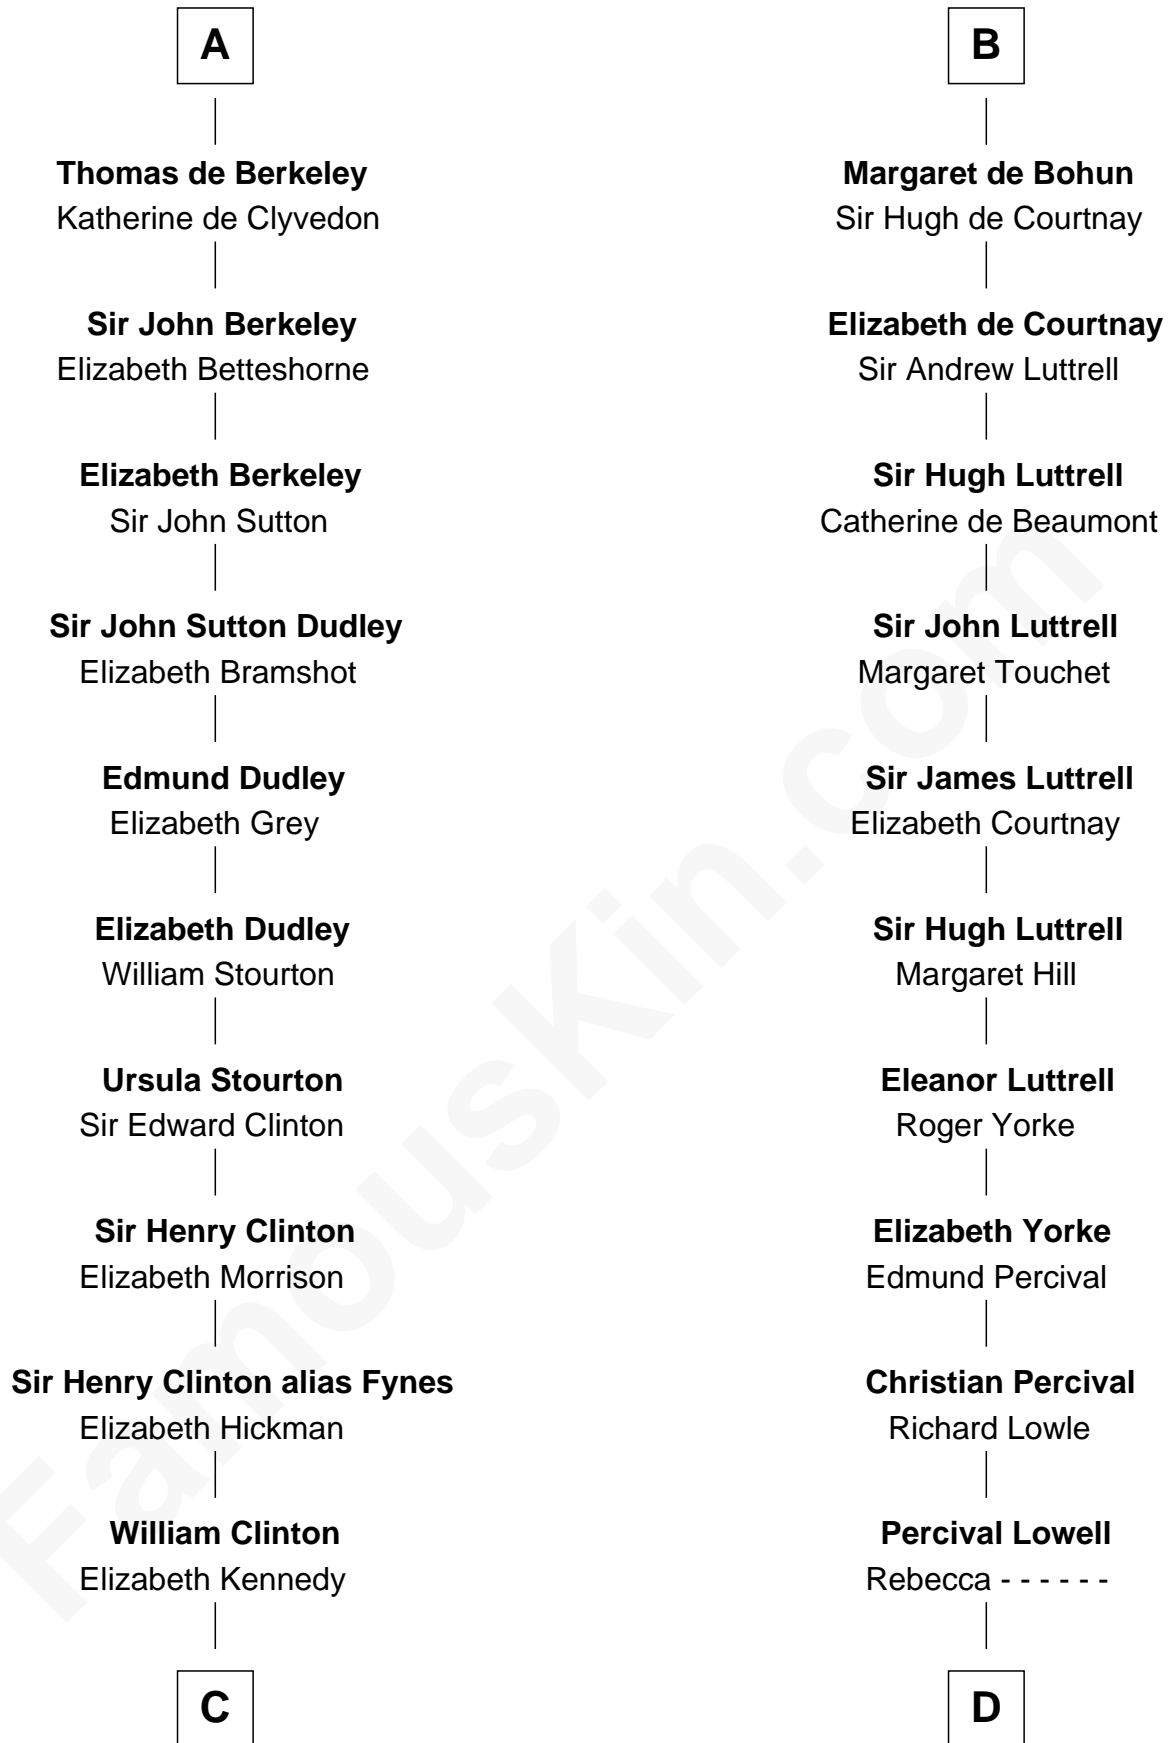

## Relationship Chart of

### DeWitt Clinton

6th Governor of New York

20th cousin 1 time removed of

### General William Whipple

Signer of the Declaration of Independence

**Mitchertach O'Toole**

Cacht Inion Loigsig O'Morda

**C**

**James Clinton**  
Elizabeth Smith

**Charles Clinton**  
Elizabeth Denniston

**Gen. James Clinton**  
Mary DeWitt

**DeWitt Clinton**  
*6th Governor of New York*

**D**

**Joanna Lowell**  
John Oliver

**Mary Oliver**  
Col. Samuel Appleton

**Joanna Appleton**  
Matthew Whipple

**William Whipple**  
Mary Cutts

**General William Whipple**  
*Signer of Declaration of Independence*