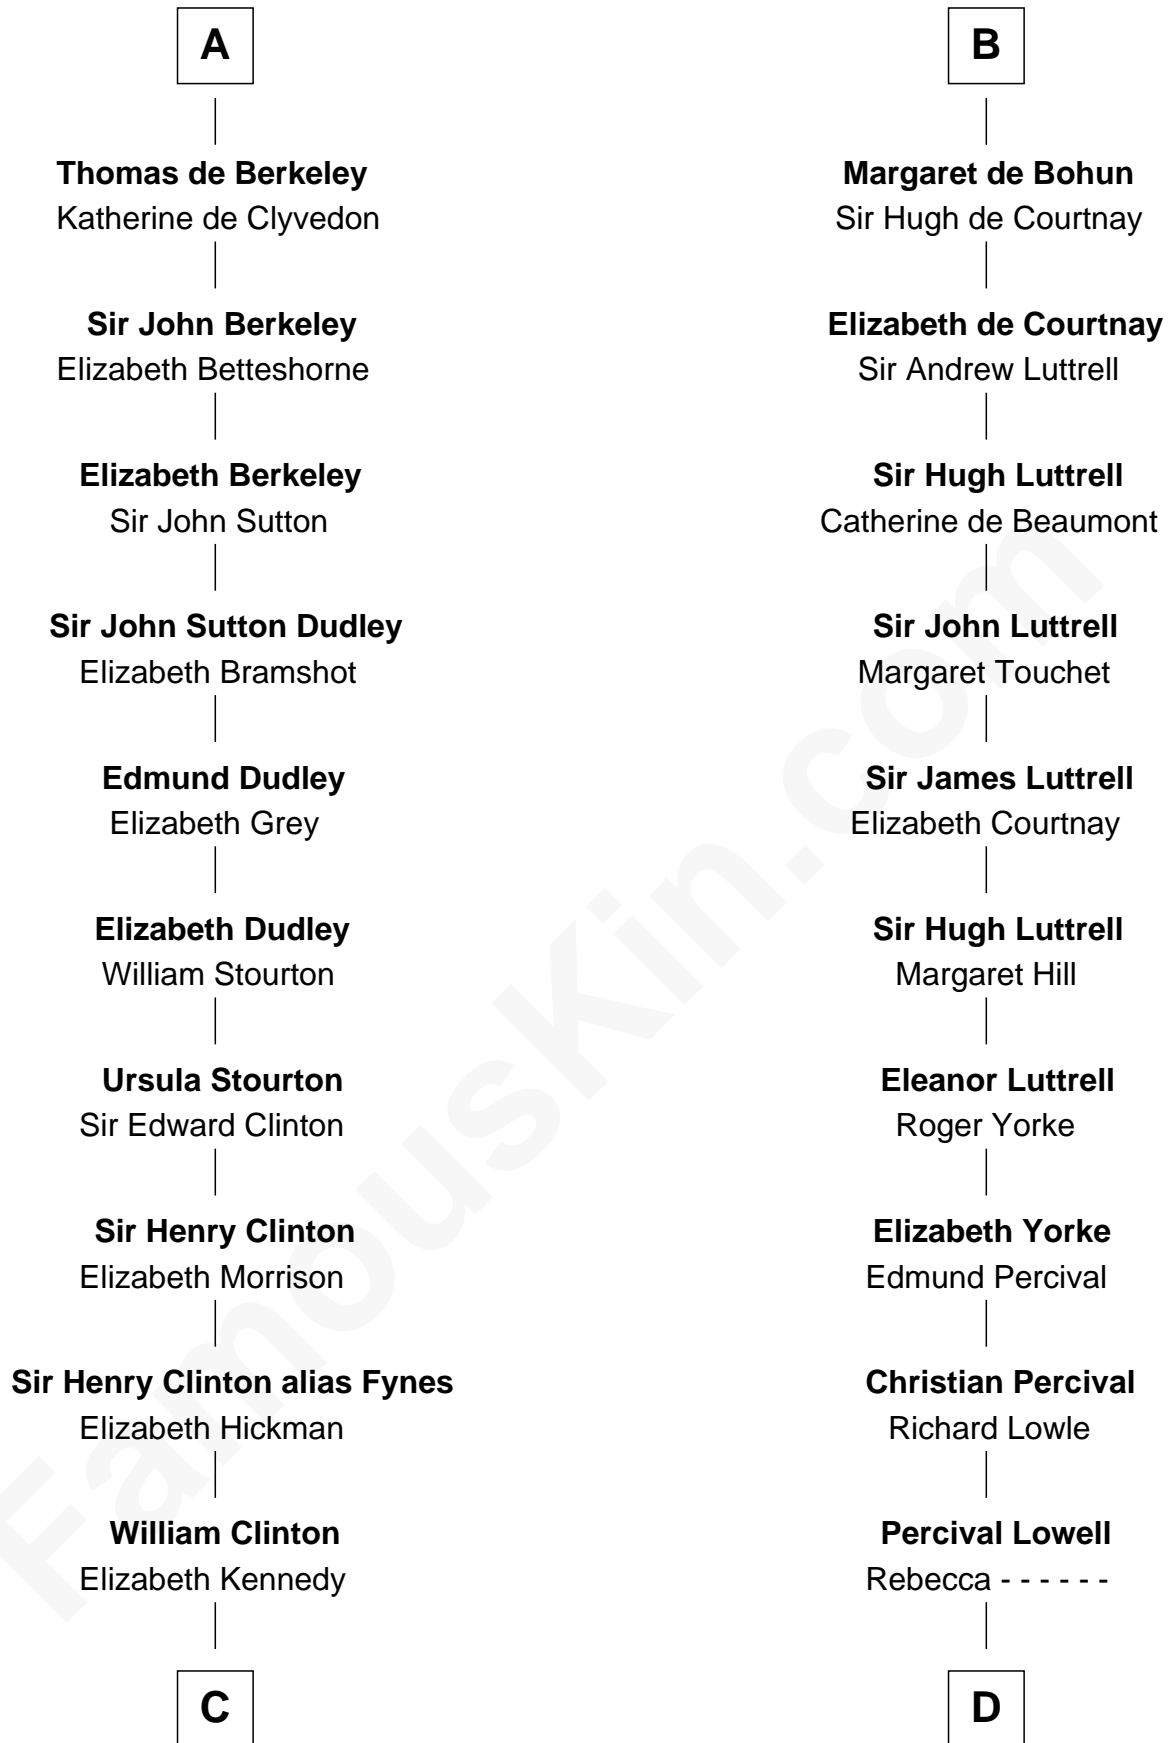

## Relationship Chart of

### DeWitt Clinton

6th Governor of New York

20th cousin 1 time removed of

### General William Whipple

Signer of the Declaration of Independence

**Enna MacMurrough**

-----

**C**

**James Clinton**  
Elizabeth Smith

**Charles Clinton**  
Elizabeth Denniston

**Gen. James Clinton**  
Mary DeWitt

**DeWitt Clinton**  
*6th Governor of New York*

**D**

**Joanna Lowell**  
John Oliver

**Mary Oliver**  
Col. Samuel Appleton

**Joanna Appleton**  
Matthew Whipple

**William Whipple**  
Mary Cutts

**General William Whipple**  
*Signer of Declaration of Independence*