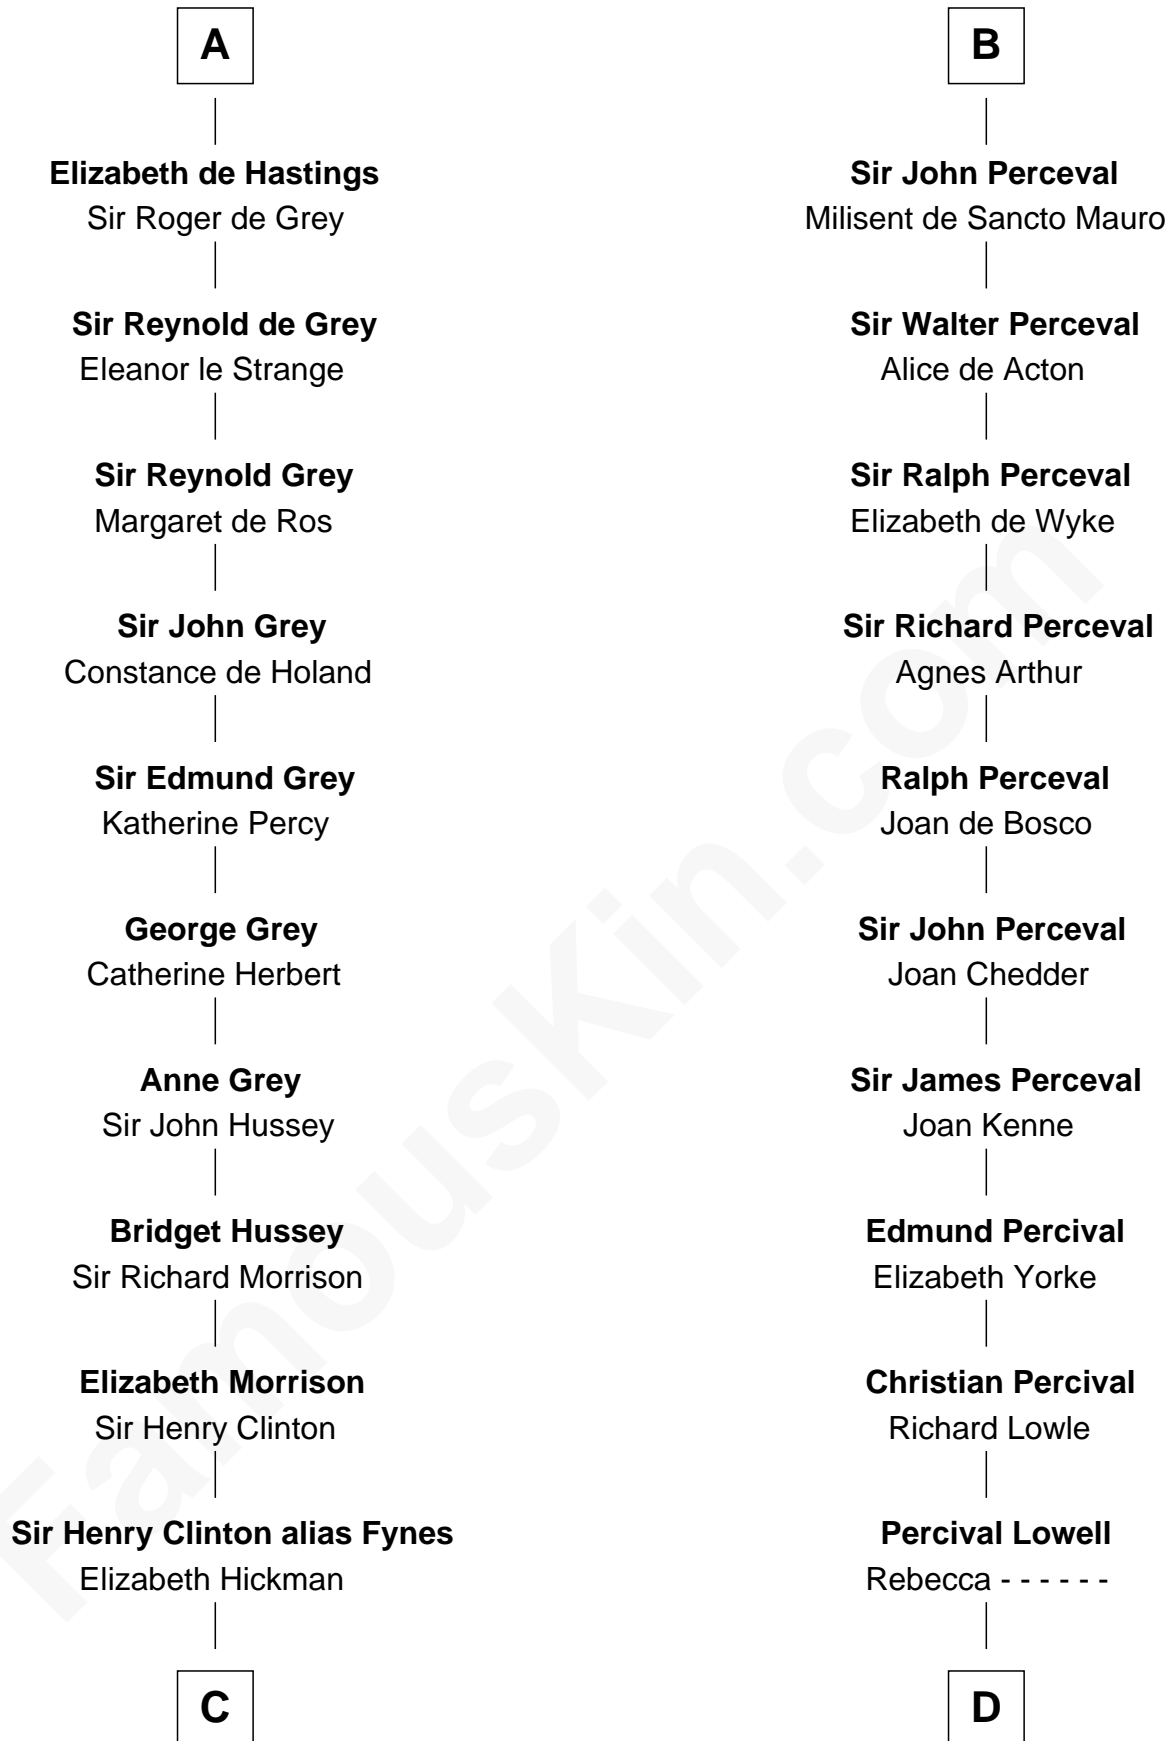

# FamousKin.com Relationship Chart of

**DeWitt Clinton**

*6th Governor of New York*

21st cousin of

**General William Whipple**

*Signer of the Declaration of Independence*

**Herbert IV of Vermandois**

Adèle of Valois

-----

**John de Perceval**

-----

**Roger Perceval**

Joan de Breteche

**B**

**C**

**William Clinton**  
Elizabeth Kennedy

**James Clinton**  
Elizabeth Smith

**Charles Clinton**  
Elizabeth Denniston

**Gen. James Clinton**  
Mary DeWitt

**DeWitt Clinton**  
*6th Governor of New York*

**D**

**Joanna Lowell**  
John Oliver

**Mary Oliver**  
Col. Samuel Appleton