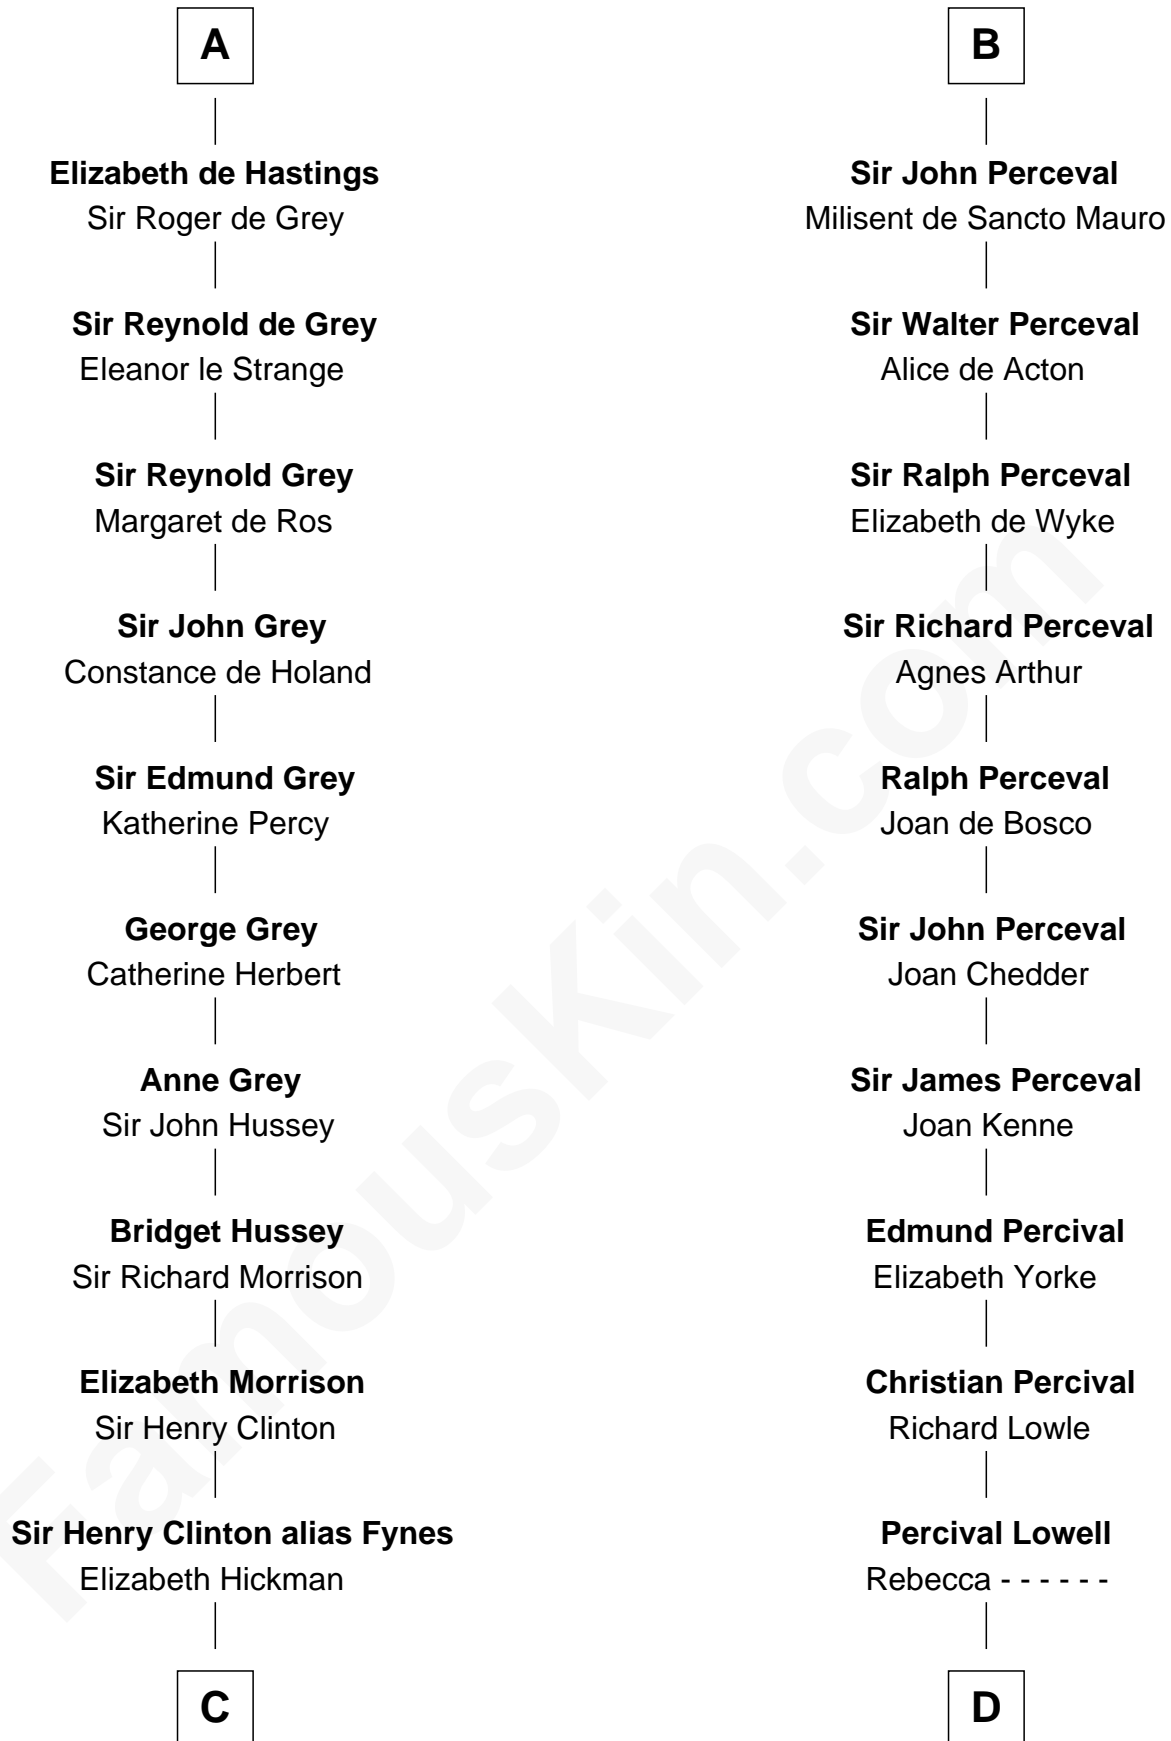

# FamousKin.com Relationship Chart of

**DeWitt Clinton**

*6th Governor of New York*

21st cousin of

**General William Whipple**

*Signer of the Declaration of Independence*

**Henry I, King of France**

Anne of Kiev

-----

**John de Perceval**

-----

**Roger Perceval**

Joan de Breteche

**B**

**C**

**William Clinton**  
Elizabeth Kennedy

**James Clinton**  
Elizabeth Smith

**Charles Clinton**  
Elizabeth Denniston

**Gen. James Clinton**  
Mary DeWitt

**DeWitt Clinton**  
*6th Governor of New York*

**D**

**Joanna Lowell**  
John Oliver

**Mary Oliver**  
Col. Samuel Appleton