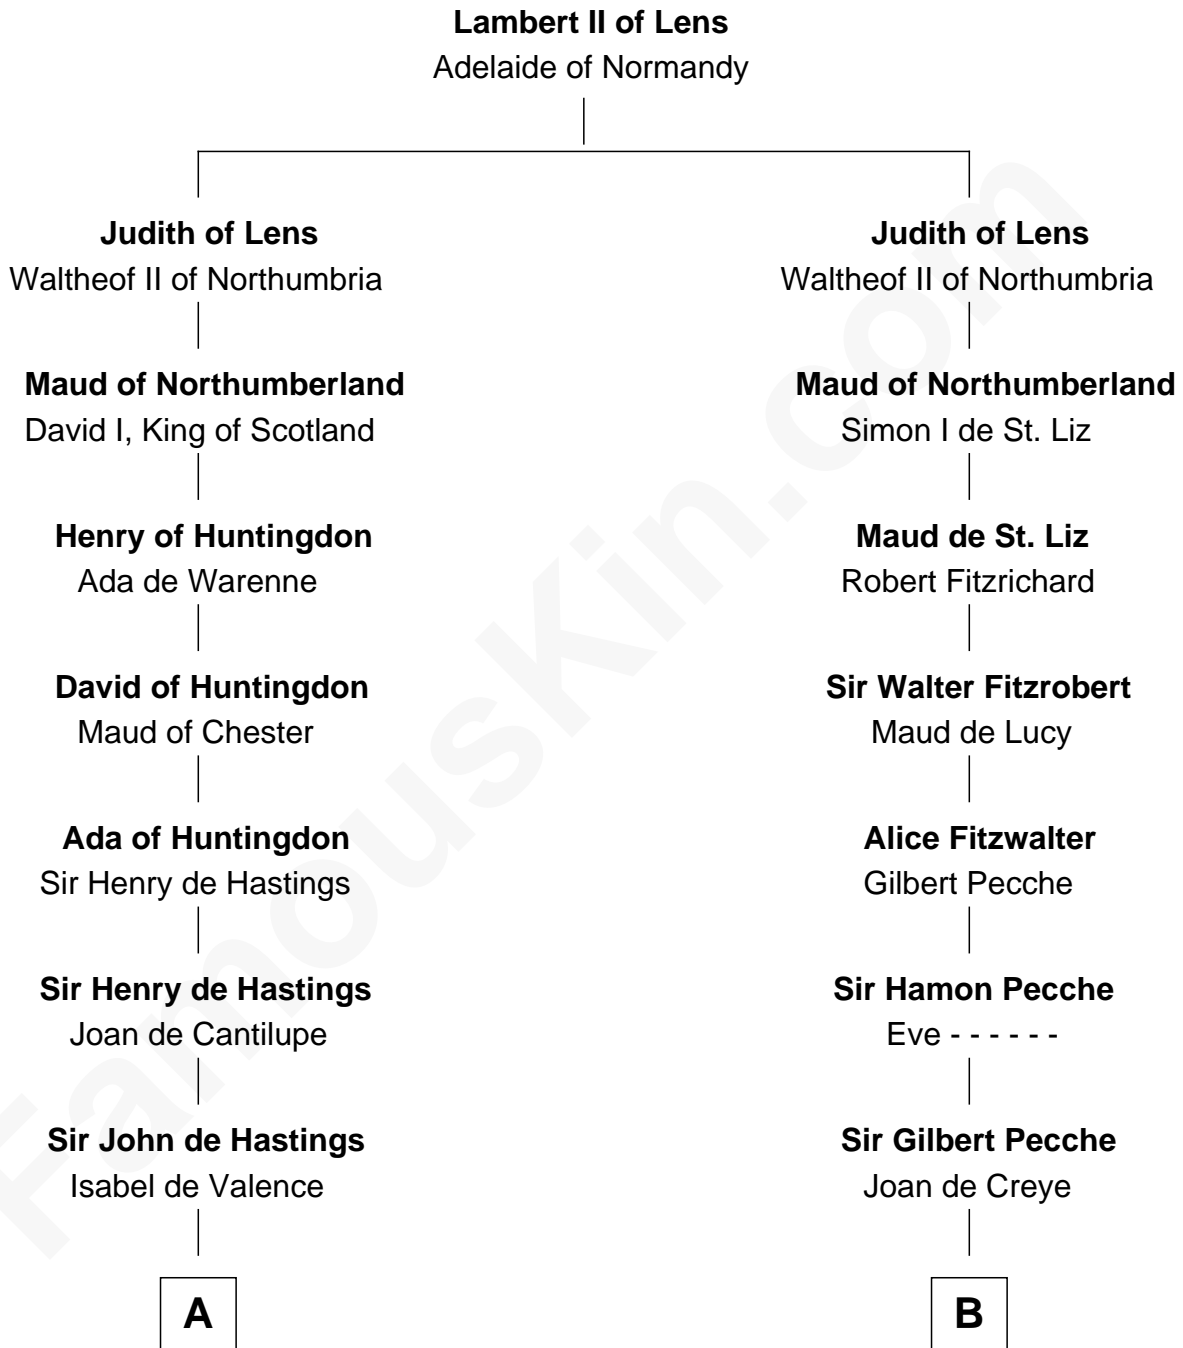

FamousKin.com

Relationship Chart of

DeWitt Clinton

6th Governor of New York

20th cousin 1 time removed of

General William Whipple

Signer of the Declaration of Independence