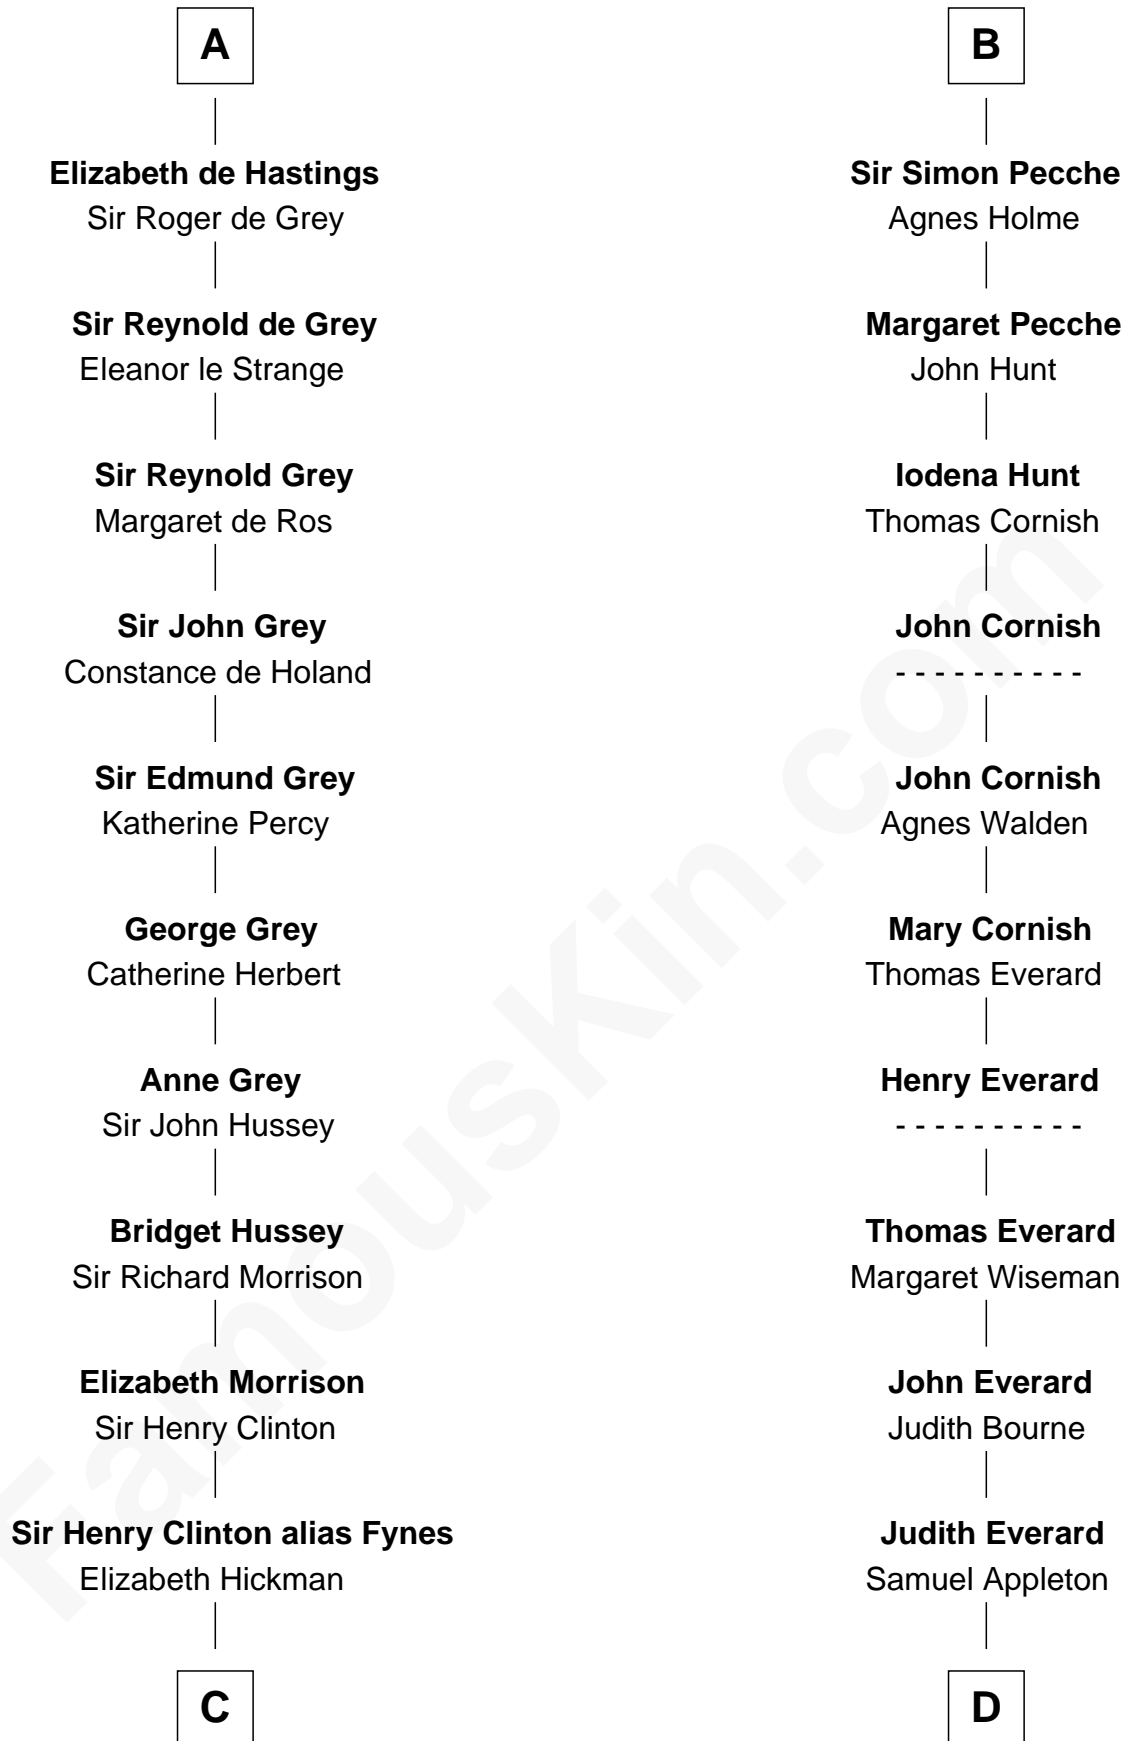

## Relationship Chart of

### DeWitt Clinton

6th Governor of New York

20th cousin 1 time removed of

### General William Whipple

Signer of the Declaration of Independence

**C**

**William Clinton**  
Elizabeth Kennedy

**James Clinton**  
Elizabeth Smith

**Charles Clinton**  
Elizabeth Denniston

**Gen. James Clinton**  
Mary DeWitt