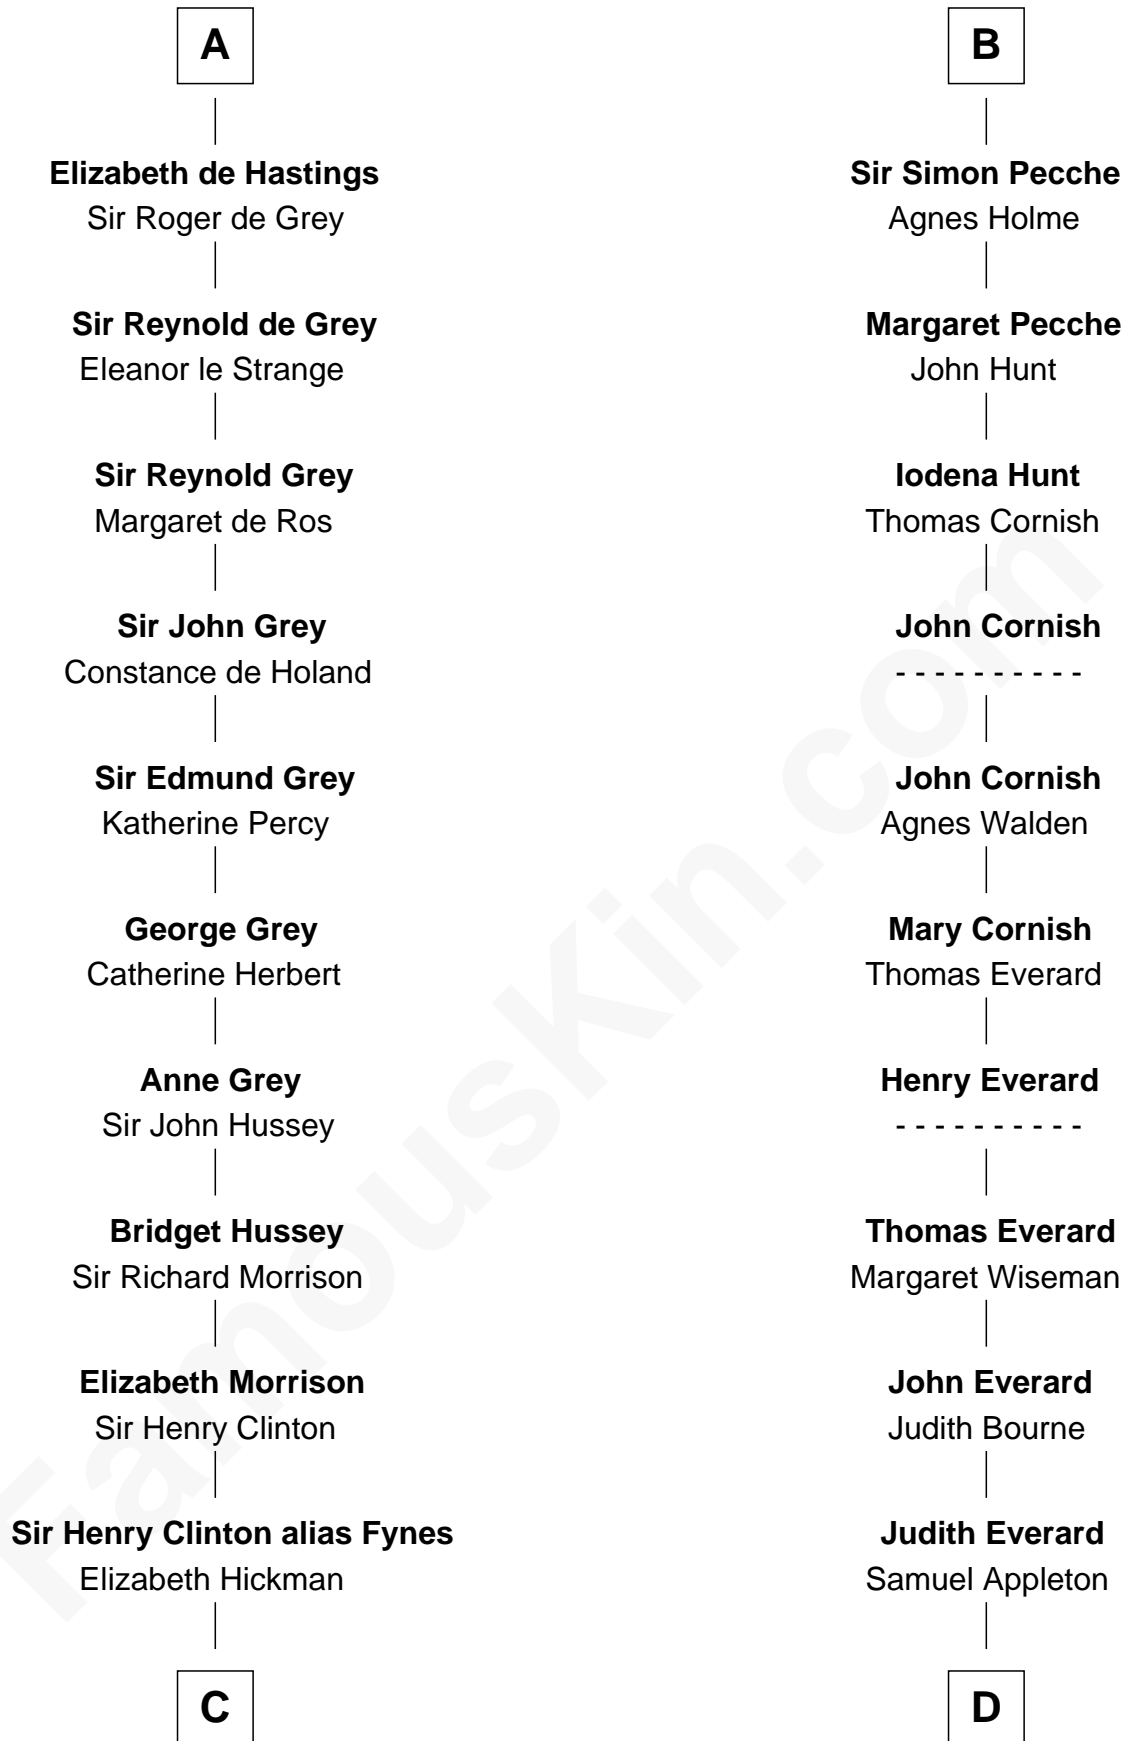

FamousKin.com

Relationship Chart of

DeWitt Clinton

6th Governor of New York

20th cousin 1 time removed of

General William Whipple

Signer of the Declaration of Independence

C

William Clinton
Elizabeth Kennedy

James Clinton
Elizabeth Smith

Charles Clinton
Elizabeth Denniston

Gen. James Clinton
Mary DeWitt

DeWitt Clinton
6th Governor of New York

D

Col. Samuel Appleton
Mary Oliver

Joanna Appleton
Matthew Whipple

William Whipple
Mary Cutts

General William Whipple
Signer of Declaration of Independence