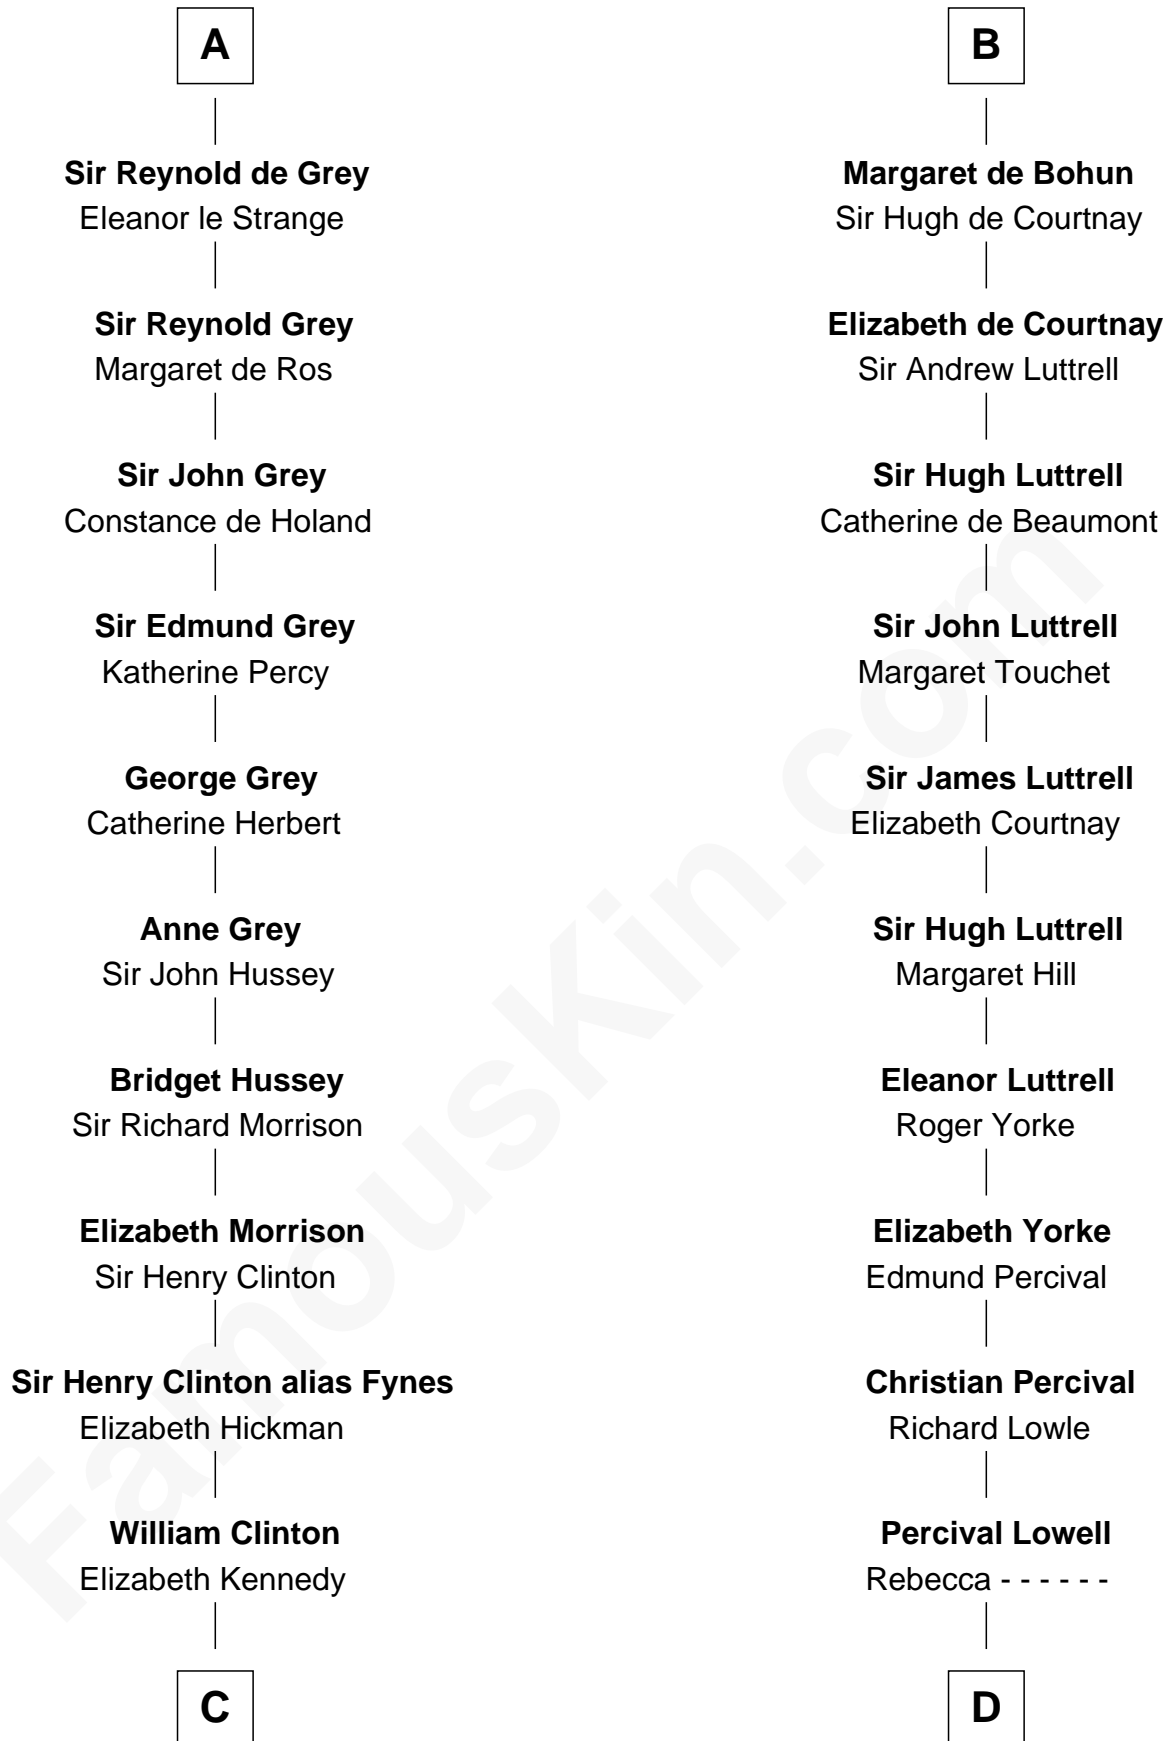

FamousKin.com

Relationship Chart of

DeWitt Clinton

6th Governor of New York

20th cousin 1 time removed of

General William Whipple

Signer of the Declaration of Independence

C

James Clinton
Elizabeth Smith

Charles Clinton
Elizabeth Denniston

Gen. James Clinton
Mary DeWitt

DeWitt Clinton
6th Governor of New York

D

Joanna Lowell
John Oliver

Mary Oliver
Col. Samuel Appleton

Joanna Appleton
Matthew Whipple

William Whipple
Mary Cutts

General William Whipple
Signer of Declaration of Independence

FamousKin.com