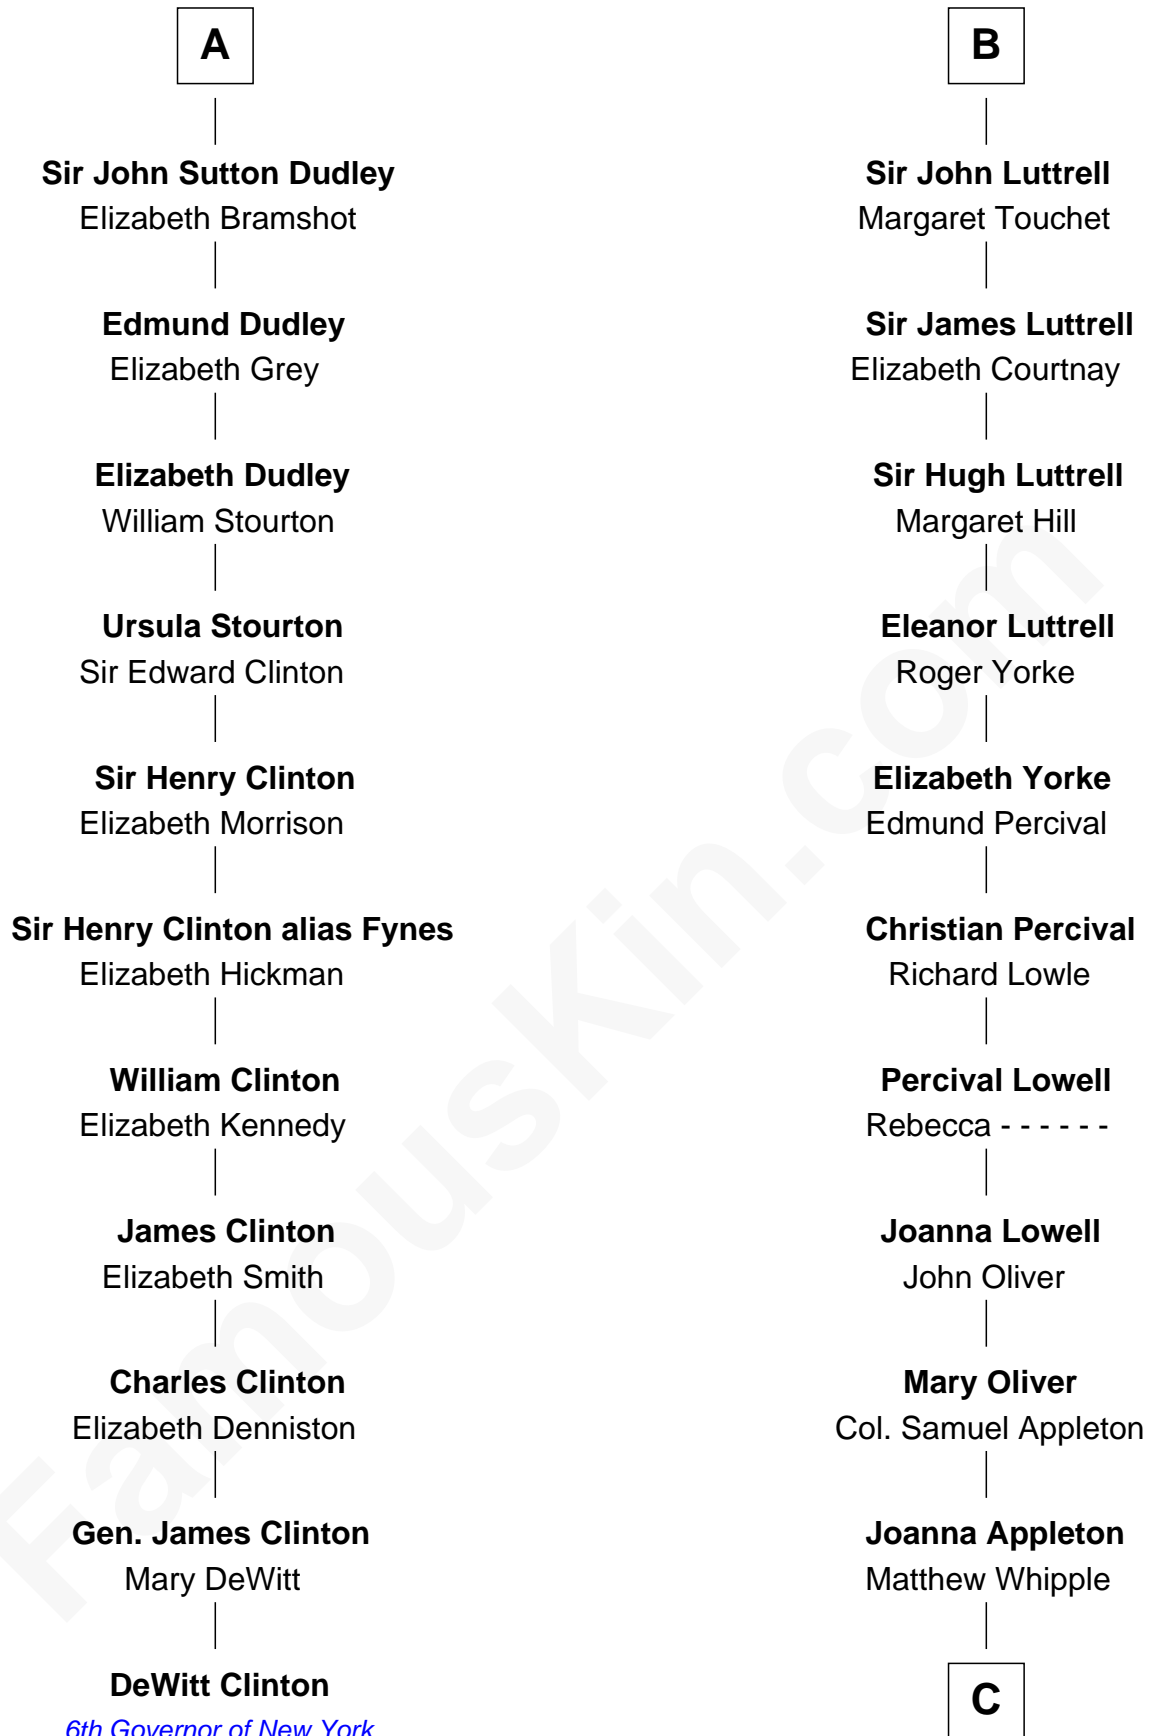

FamousKin.com

Relationship Chart of

DeWitt Clinton

6th Governor of New York

17th cousin 1 time removed of

General William Whipple

Signer of the Declaration of Independence

C

William Whipple

Mary Cutts

General William Whipple

Signer of Declaration of Independence

FamousKin.com