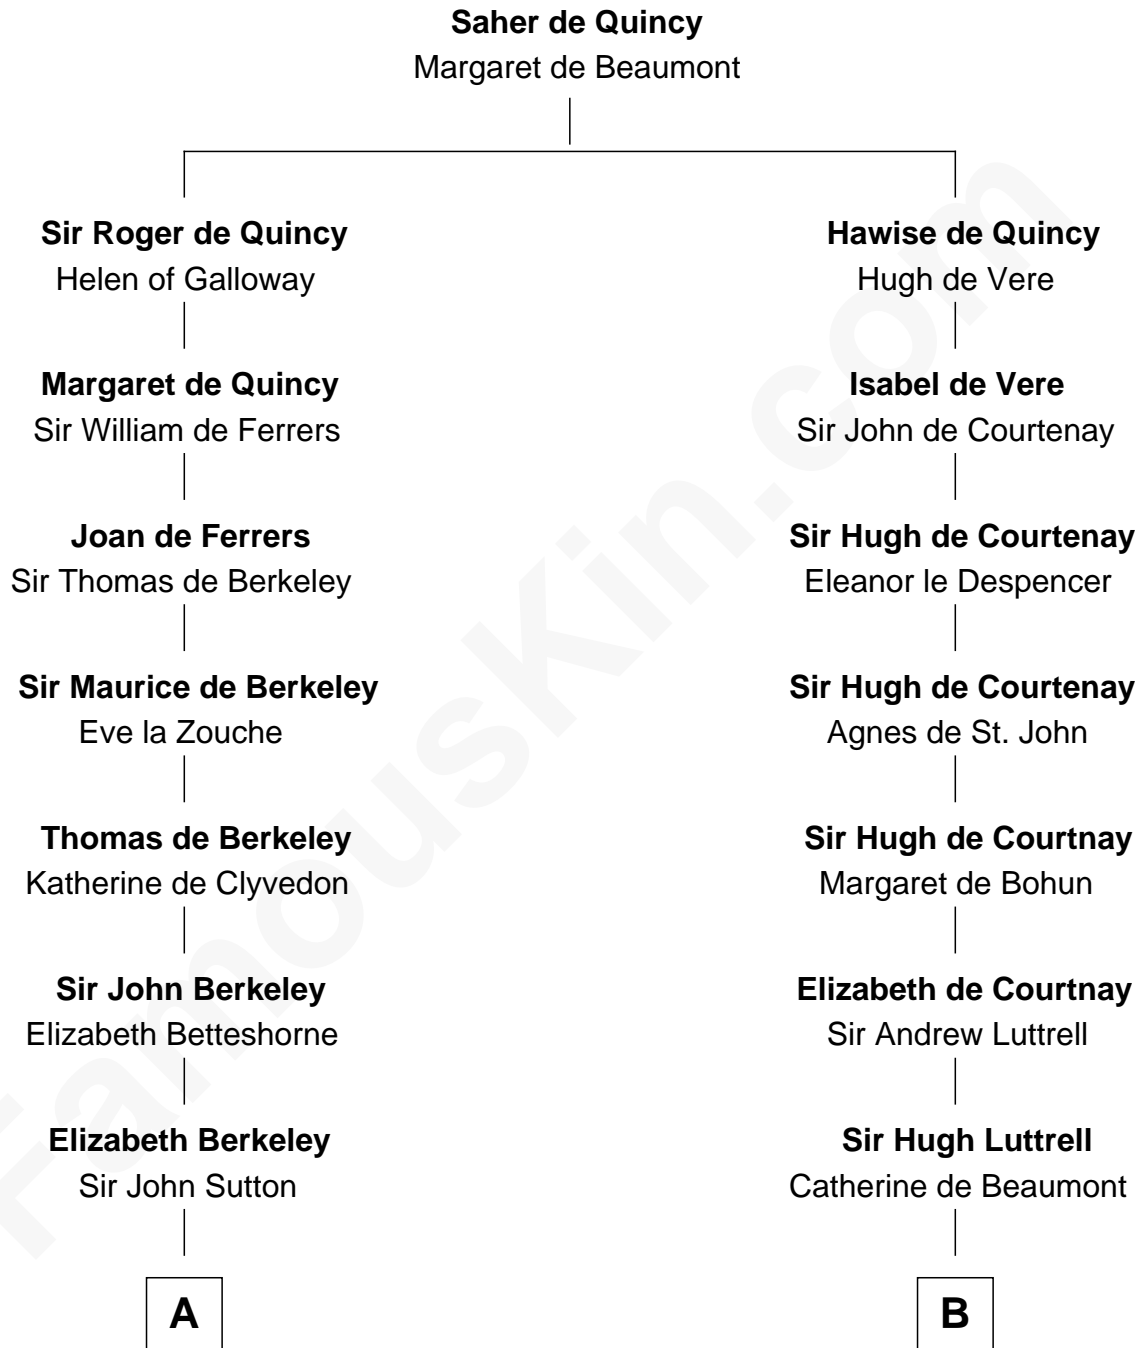

FamousKin.com

Relationship Chart of

DeWitt Clinton

6th Governor of New York

17th cousin 1 time removed of

General William Whipple

Signer of the Declaration of Independence

C

William Whipple

Mary Cutts

General William Whipple

Signer of Declaration of Independence

FamousKin.com