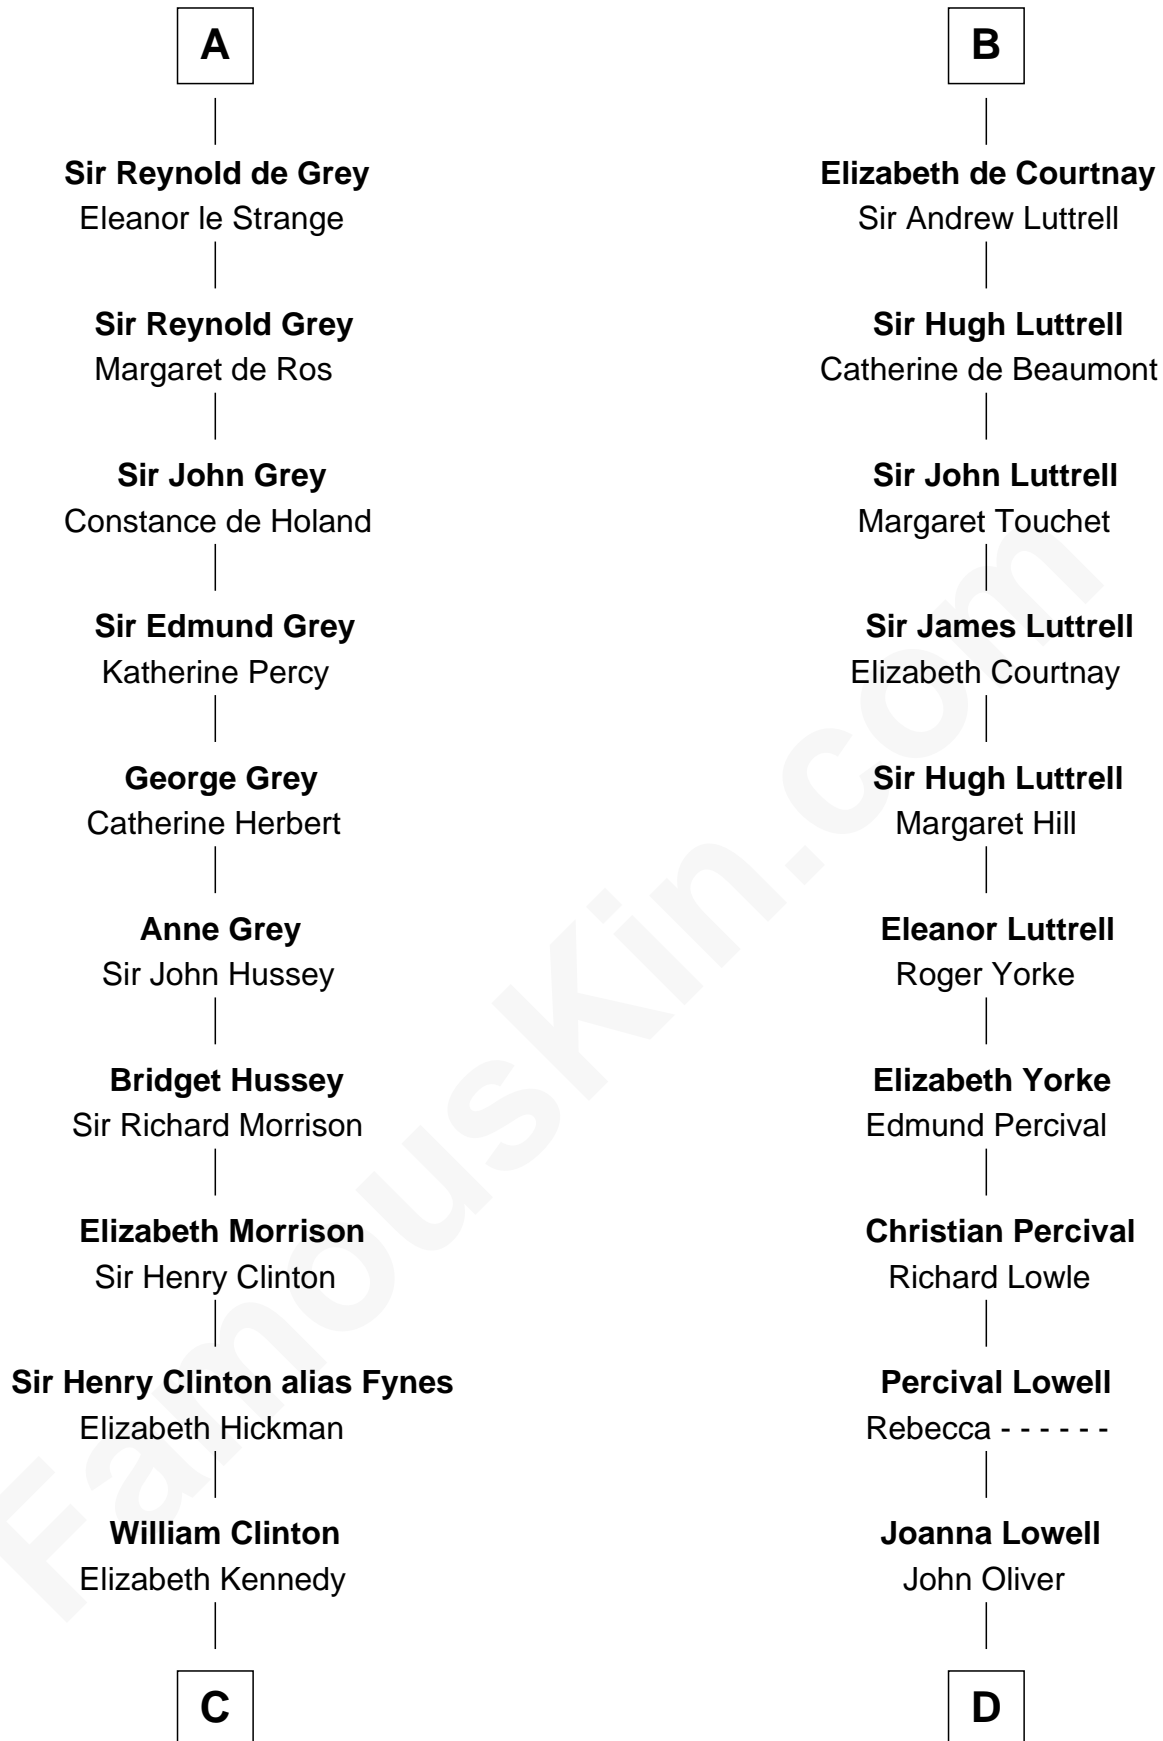

FamousKin.com Relationship Chart of

DeWitt Clinton

6th Governor of New York

20th cousin of

General William Whipple

Signer of the Declaration of Independence

C

James Clinton
Elizabeth Smith

Charles Clinton
Elizabeth Denniston

Gen. James Clinton
Mary DeWitt

DeWitt Clinton
6th Governor of New York

D

Mary Oliver
Col. Samuel Appleton

Joanna Appleton
Matthew Whipple

William Whipple
Mary Cutts

General William Whipple
Signer of Declaration of Independence