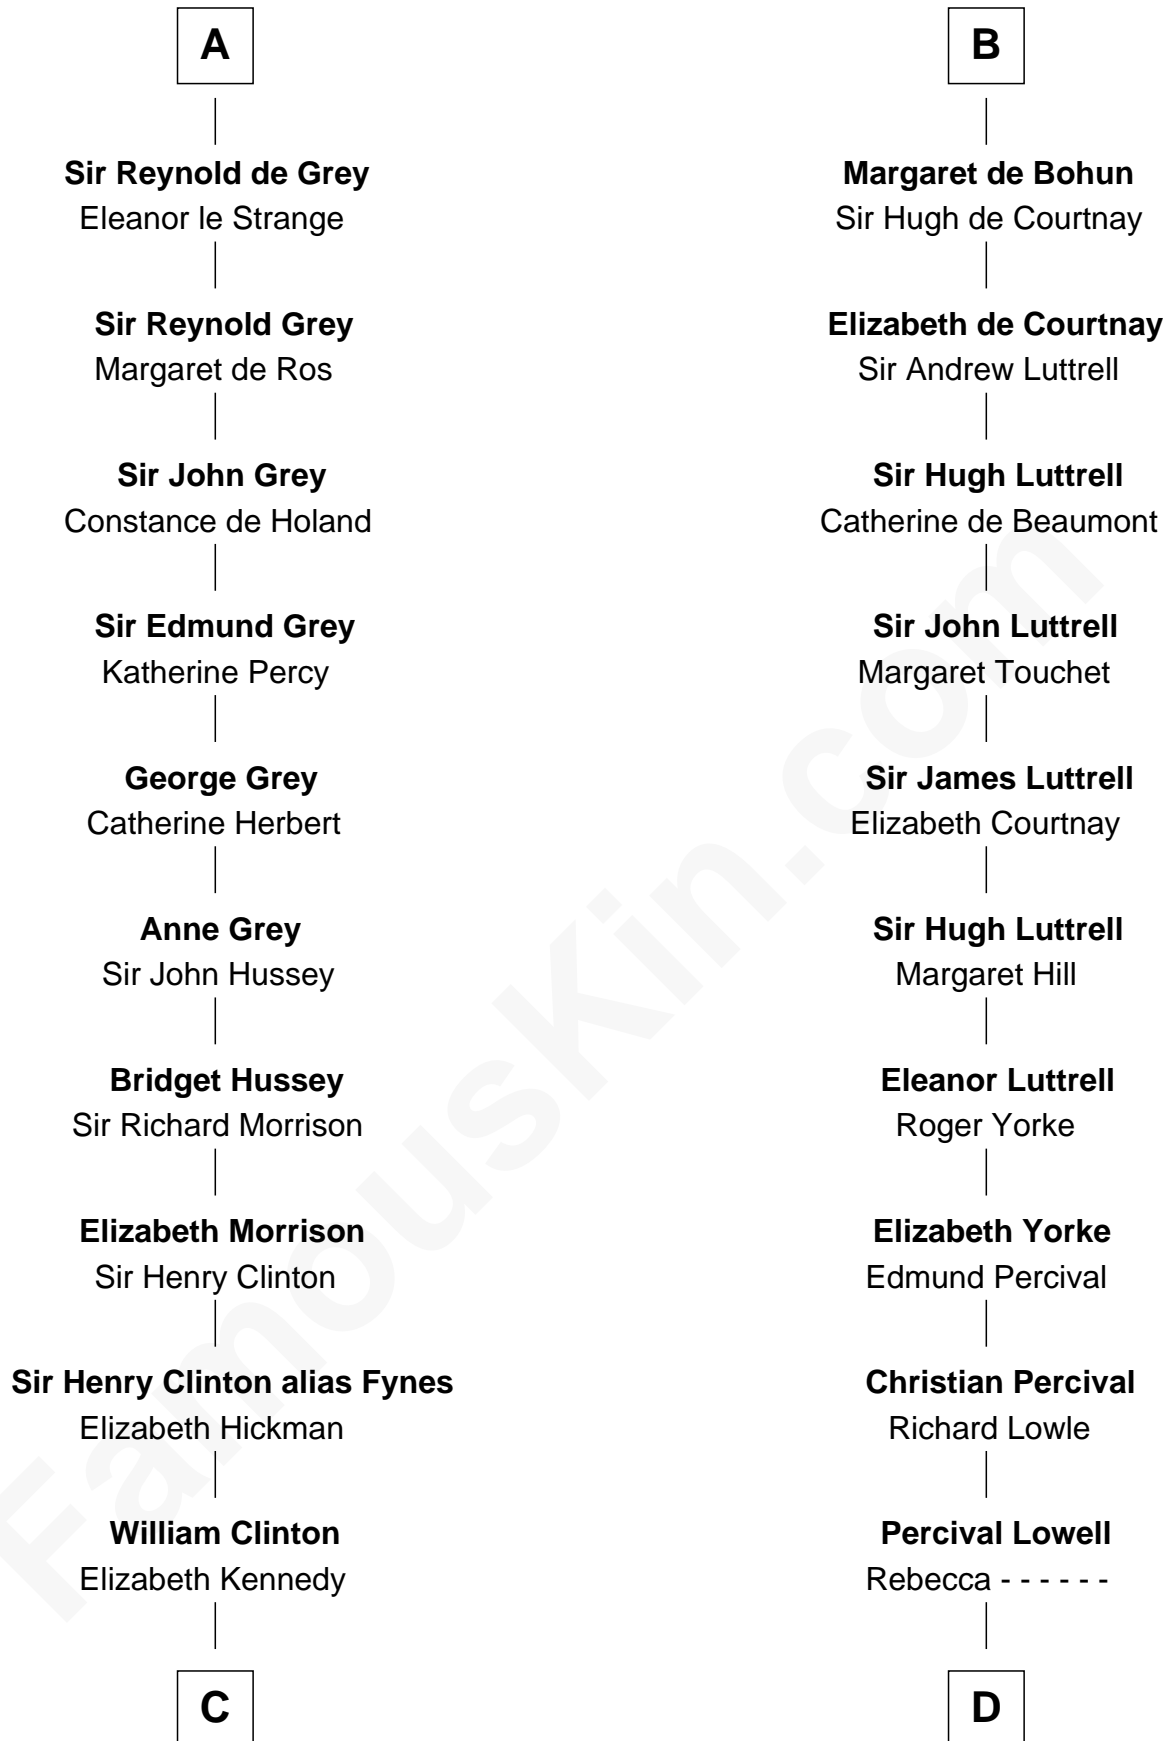

FamousKin.com

Relationship Chart of

DeWitt Clinton

6th Governor of New York

20th cousin 1 time removed of

General William Whipple

Signer of the Declaration of Independence

Geoffrey de Mandeville

Rohese de Vere

Maud de Mandeville
Piers de Lutegareshale

Sir Geoffrey FitzPiers
Beatrix de Say

Maud de Mandeville
Henry de Bohun

Sir Humphrey de Bohun
Maud of Eu

Eleanor de Bohun
Sir John de Verdun

Maud de Verdun
Sir John de Grey

Sir Roger de Grey
Elizabeth de Hastings

A

Maud de Mandeville
Piers de Lutegareshale

Sir Geoffrey FitzPiers
Beatrix de Say

Maud de Mandeville
Henry de Bohun

Sir Humphrey de Bohun
Maud of Eu

Sir Humphrey de Bohun
Eleanor de Braiose

Humphrey de Bohun
Maud de Fiennes

Humphrey de Bohun
Elizabeth Plantagenet

B

C

James Clinton
Elizabeth Smith

Charles Clinton
Elizabeth Denniston

Gen. James Clinton
Mary DeWitt

DeWitt Clinton
6th Governor of New York