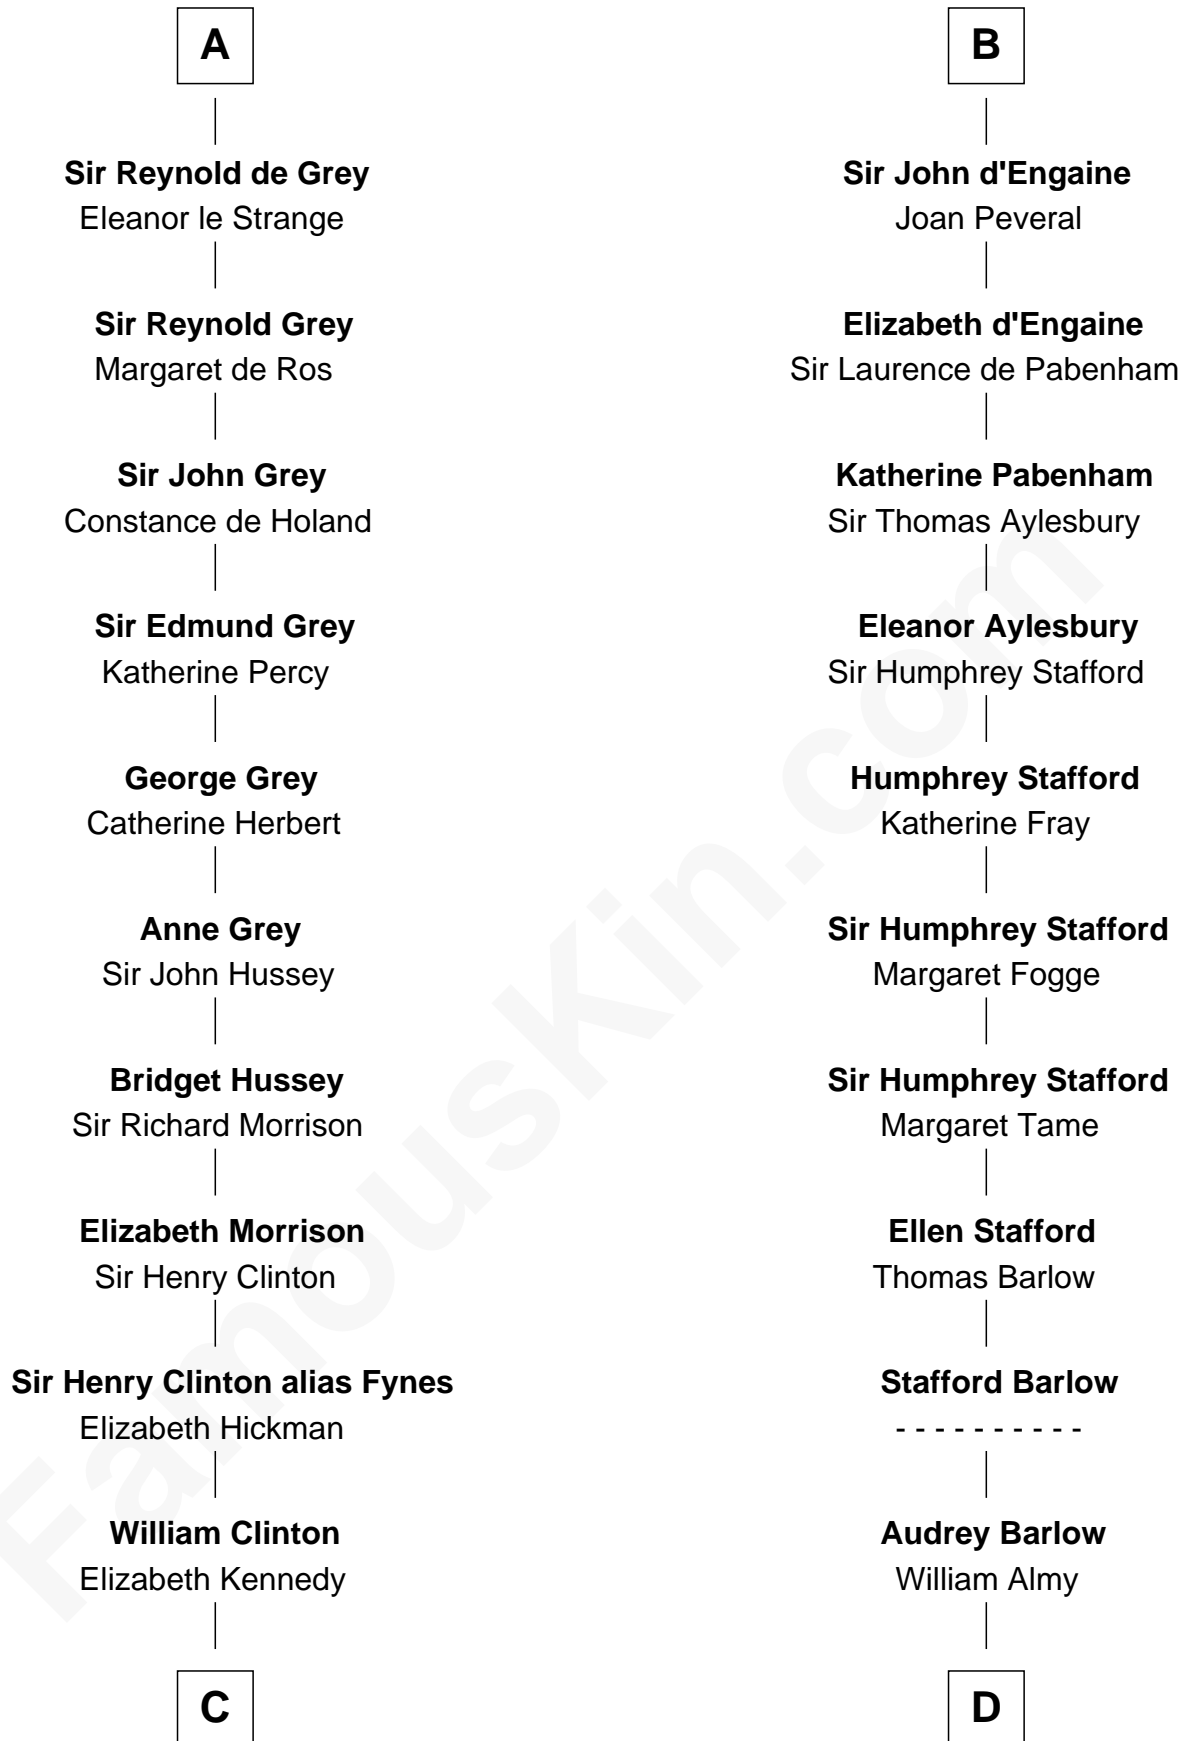

FamousKin.com Relationship Chart of

DeWitt Clinton

6th Governor of New York

20th cousin 1 time removed of

Robert Townsend

Member of the Culper Spy Ring during the American Revolution

Hugh I of Vermandois

Adèle of Vermandois

William de Warenne

Gundred de Warenne

William I de Lancaster

William II de Lancaster

Hawise de Stuteville

Hawise de Lancaster

Gilbert FitzRoger

Hawise de Lancaster

Peter II de Brus

Agnes de Brus

Walter de Fauconberge

Anice de Fauconberge

Sir Nicholas Engaine

B

C

James Clinton
Elizabeth Smith

Charles Clinton
Elizabeth Denniston

Gen. James Clinton
Mary DeWitt

DeWitt Clinton
6th Governor of New York

D

Job Almy
Mary Unthank

Audrey Almy
James Townsend

Jacob Townsend
Phoebe Seaman

Samuel Townsend
Sarah Stoddard