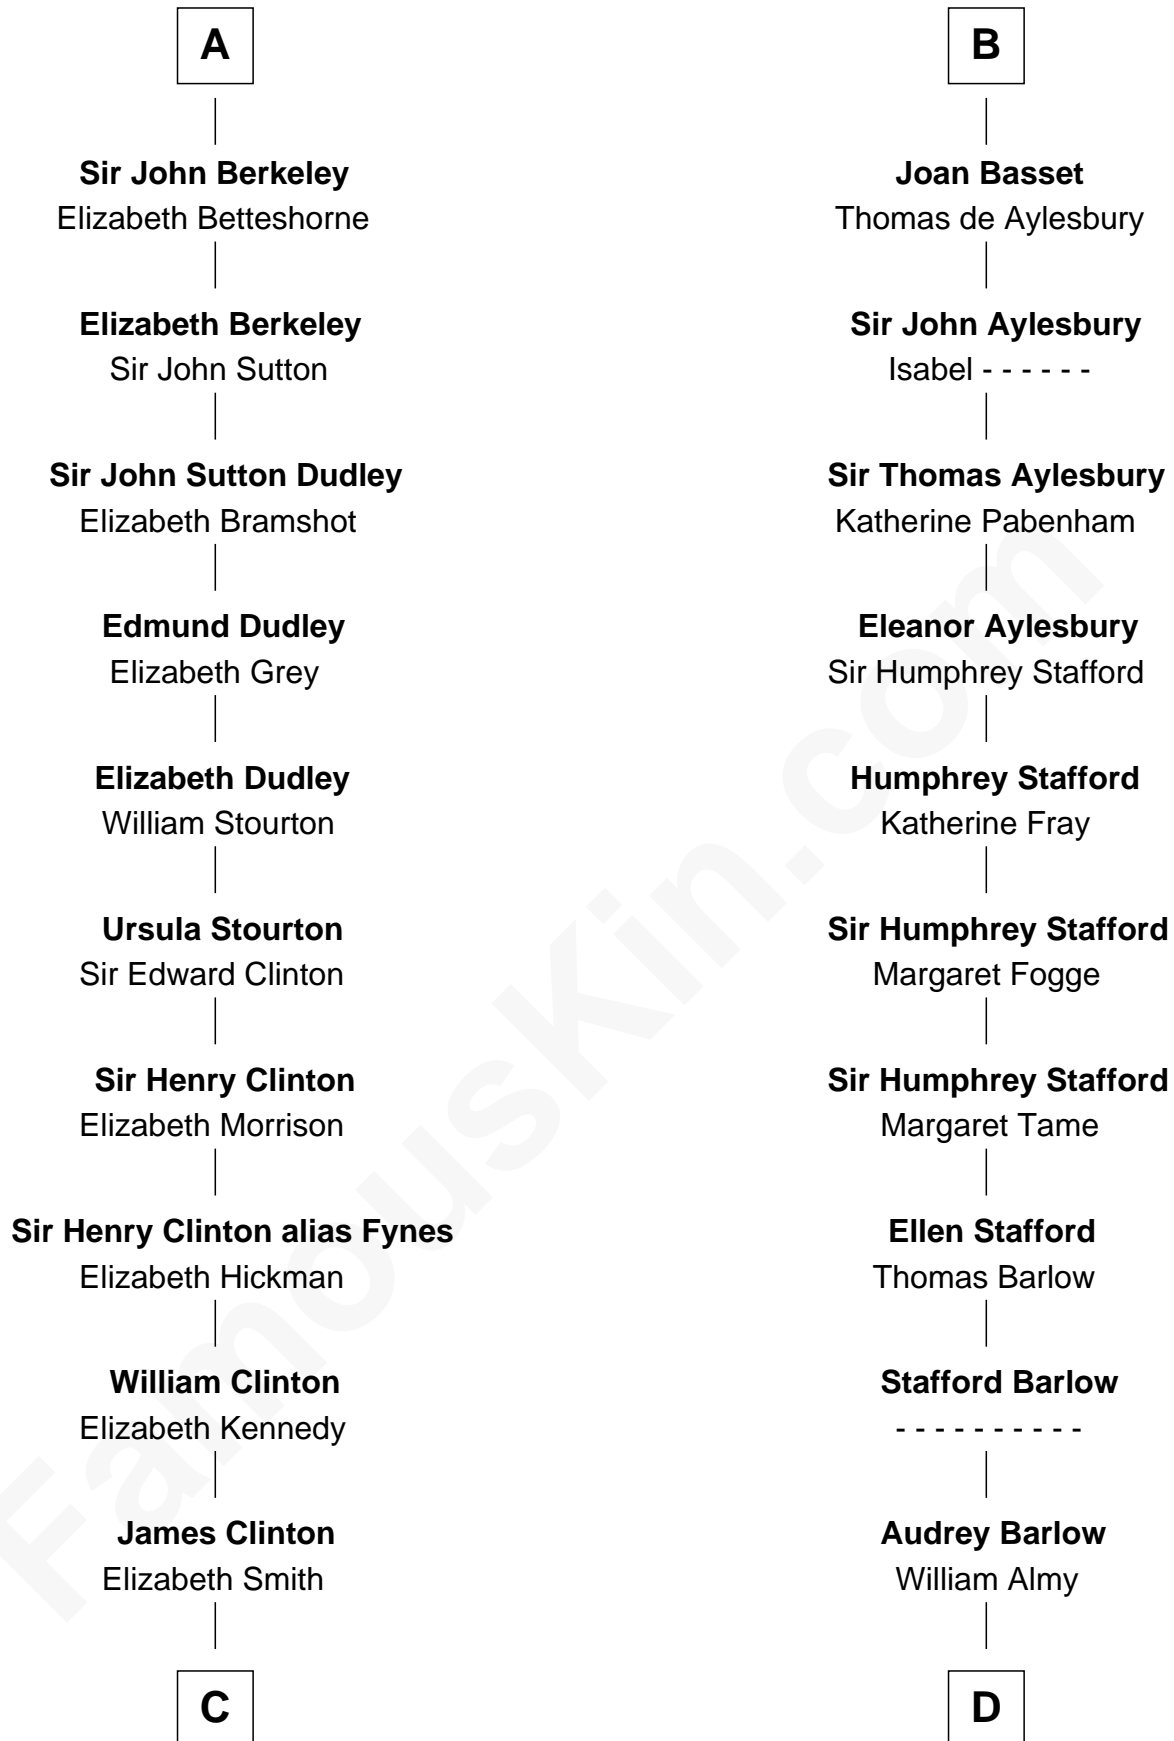

# FamousKin.com Relationship Chart of

**DeWitt Clinton**

6th Governor of New York

19th cousin 2 times removed of

**Robert Townsend**

Member of the Culper Spy Ring during the American Revolution

**Saher I de Quincy**

Maud de St. Liz

**C**

**Charles Clinton**  
Elizabeth Denniston

**Gen. James Clinton**  
Mary DeWitt

**DeWitt Clinton**  
*6th Governor of New York*

**D**

**Job Almy**  
Mary Unthank

**Audrey Almy**  
James Townsend

**Jacob Townsend**  
Phoebe Seaman

**Samuel Townsend**  
Sarah Stoddard

**Robert Townsend**  
*Spy known as "Culper Jr."*