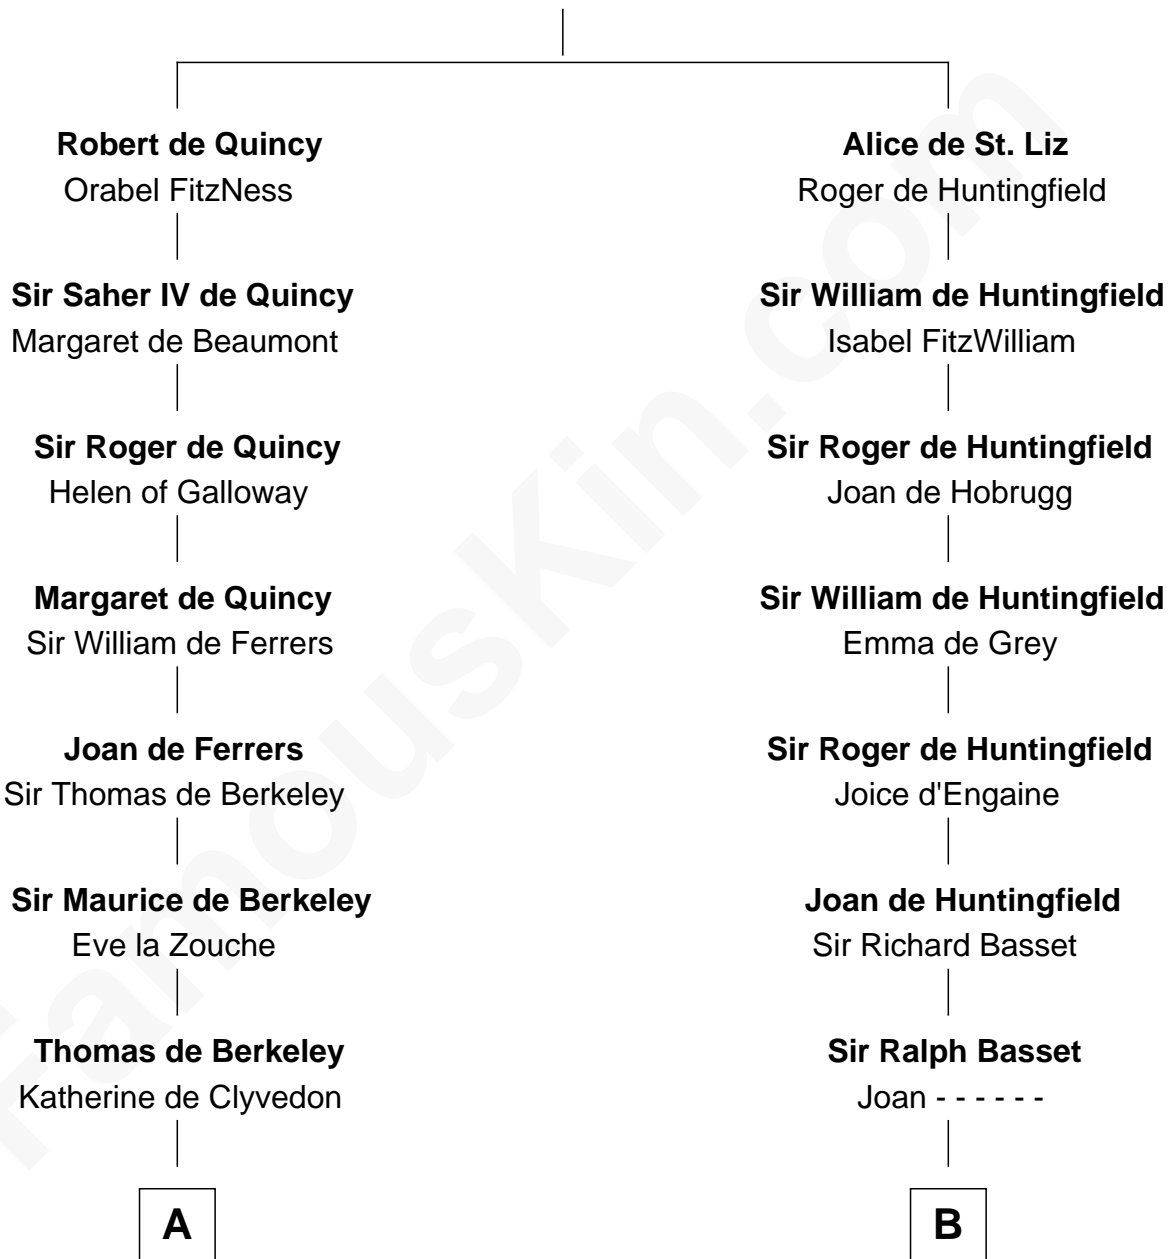

# FamousKin.com Relationship Chart of

**DeWitt Clinton**

6th Governor of New York

19th cousin 2 times removed of

**Robert Townsend**

Member of the Culper Spy Ring during the American Revolution

**Saher I de Quincy**

Maud de St. Liz

**C**

**Charles Clinton**  
Elizabeth Denniston

**Gen. James Clinton**  
Mary DeWitt

**DeWitt Clinton**  
*6th Governor of New York*

**D**

**Job Almy**  
Mary Unthank

**Audrey Almy**  
James Townsend

**Jacob Townsend**  
Phoebe Seaman

**Samuel Townsend**  
Sarah Stoddard

**Robert Townsend**  
*Spy known as "Culper Jr."*