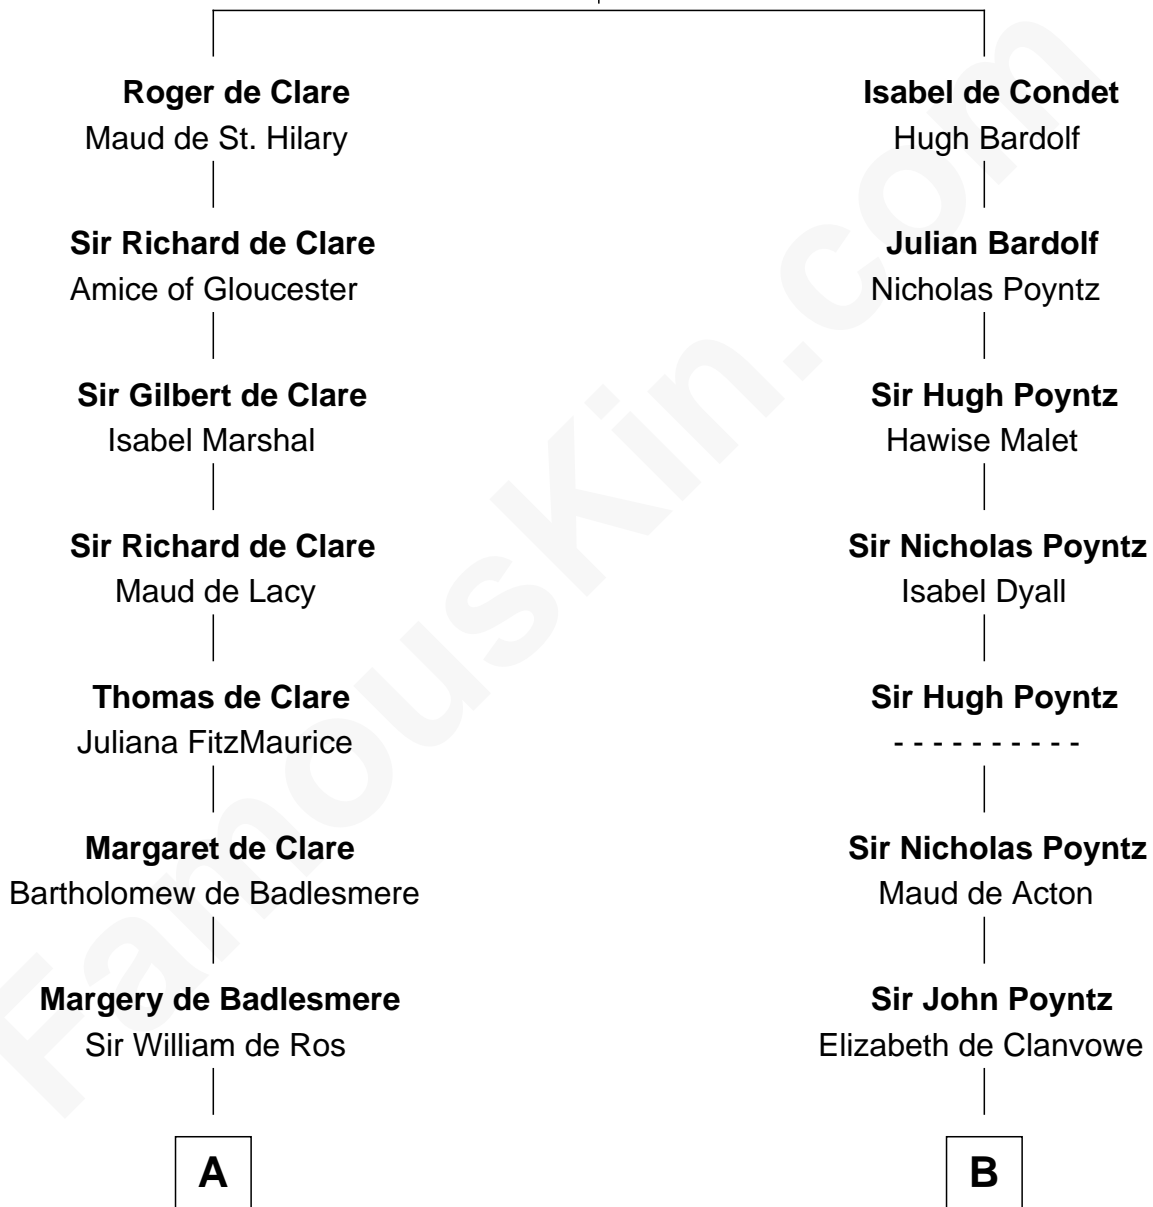

FamousKin.com Relationship Chart of

DeWitt Clinton

6th Governor of New York

20th cousin of

Robert Townsend

Member of the Culper Spy Ring during the American Revolution

Adeliza de Meschines

with husband
Richard Fitzgilbert de Clare

with husband
Robert de Condet

C

James Clinton
Elizabeth Smith

Charles Clinton
Elizabeth Denniston

Gen. James Clinton
Mary DeWitt

DeWitt Clinton
6th Governor of New York

D

Audrey Almy
James Townsend

Jacob Townsend
Phoebe Seaman

Samuel Townsend
Sarah Stoddard

Robert Townsend
Spy known as "Culper Jr."

FamousKin.com