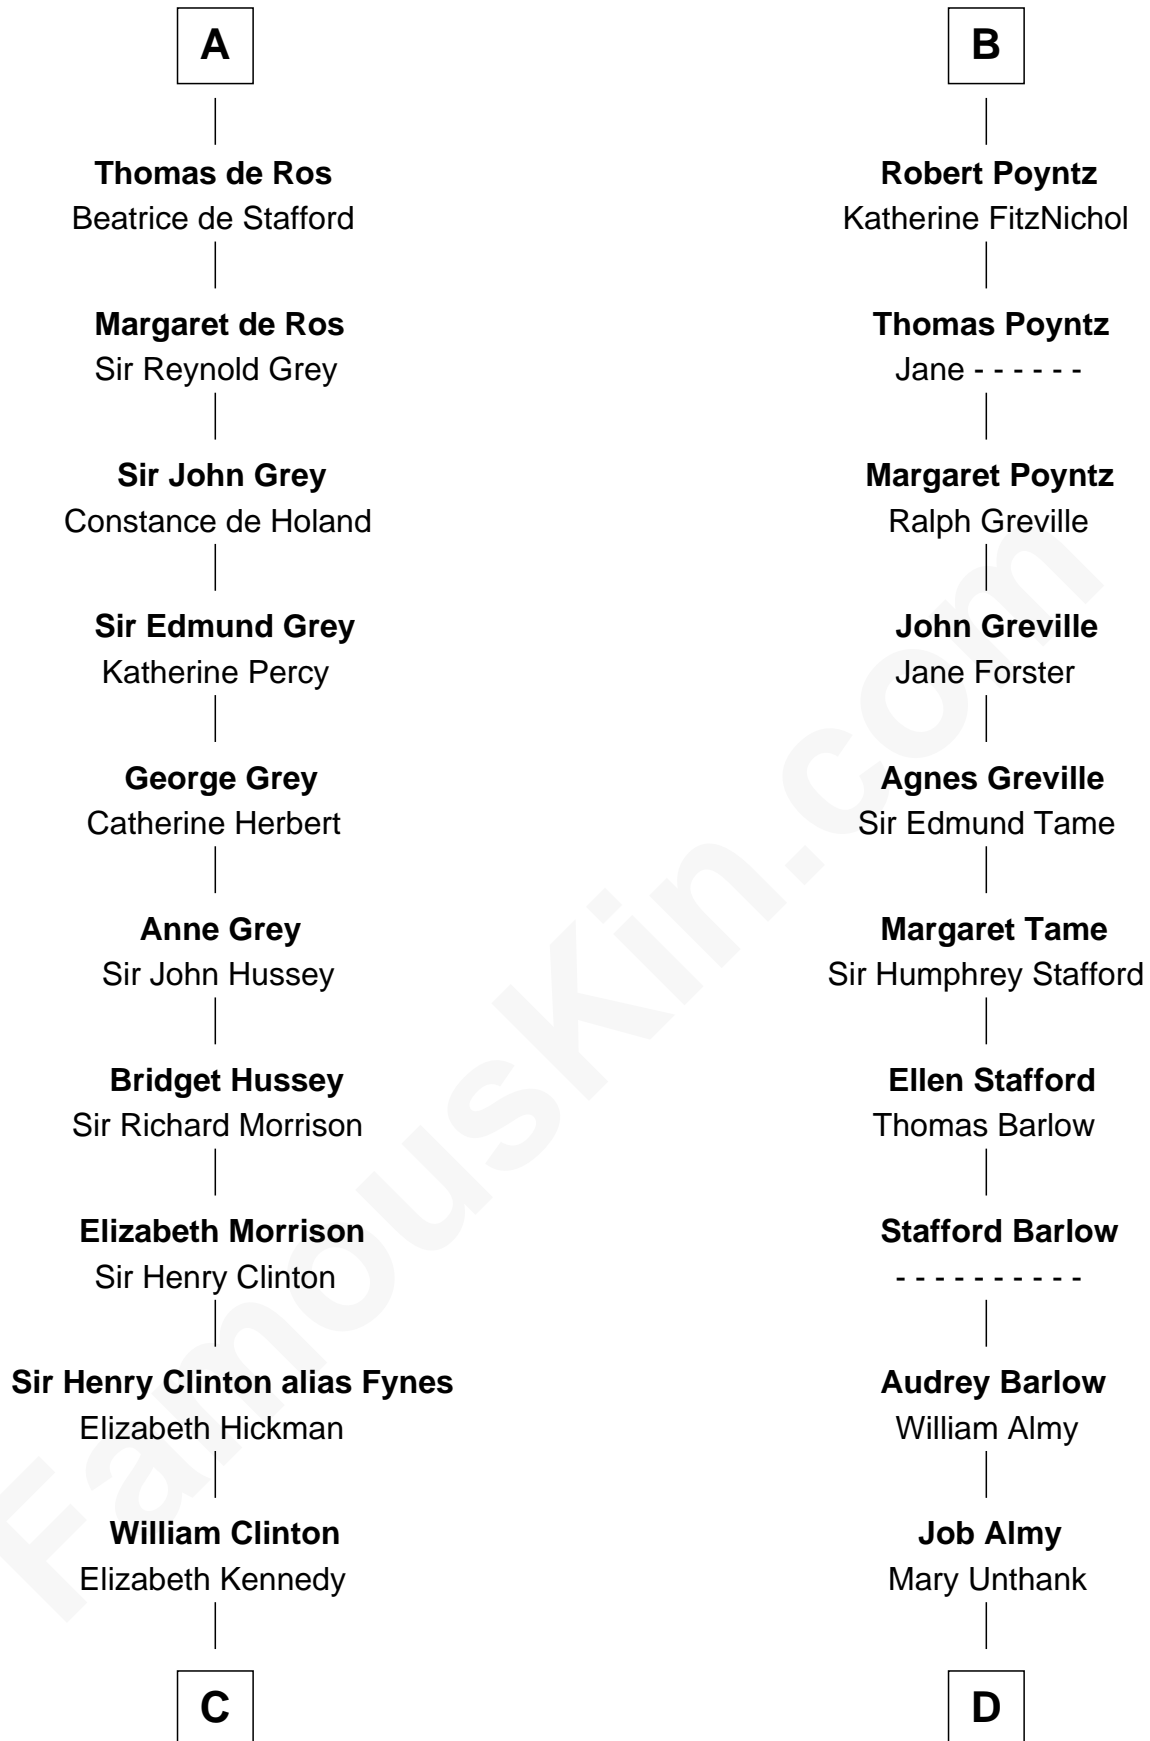

FamousKin.com Relationship Chart of

DeWitt Clinton

6th Governor of New York

20th cousin of

Robert Townsend

Member of the Culper Spy Ring during the American Revolution

Adeliza de Meschines

with husband
Richard Fitzgilbert de Clare

with husband
Robert de Condet

C

James Clinton
Elizabeth Smith

Charles Clinton
Elizabeth Denniston

Gen. James Clinton
Mary DeWitt

DeWitt Clinton
6th Governor of New York

D

Audrey Almy
James Townsend

Jacob Townsend
Phoebe Seaman

Samuel Townsend
Sarah Stoddard

Robert Townsend
Spy known as "Culper Jr."

FamousKin.com