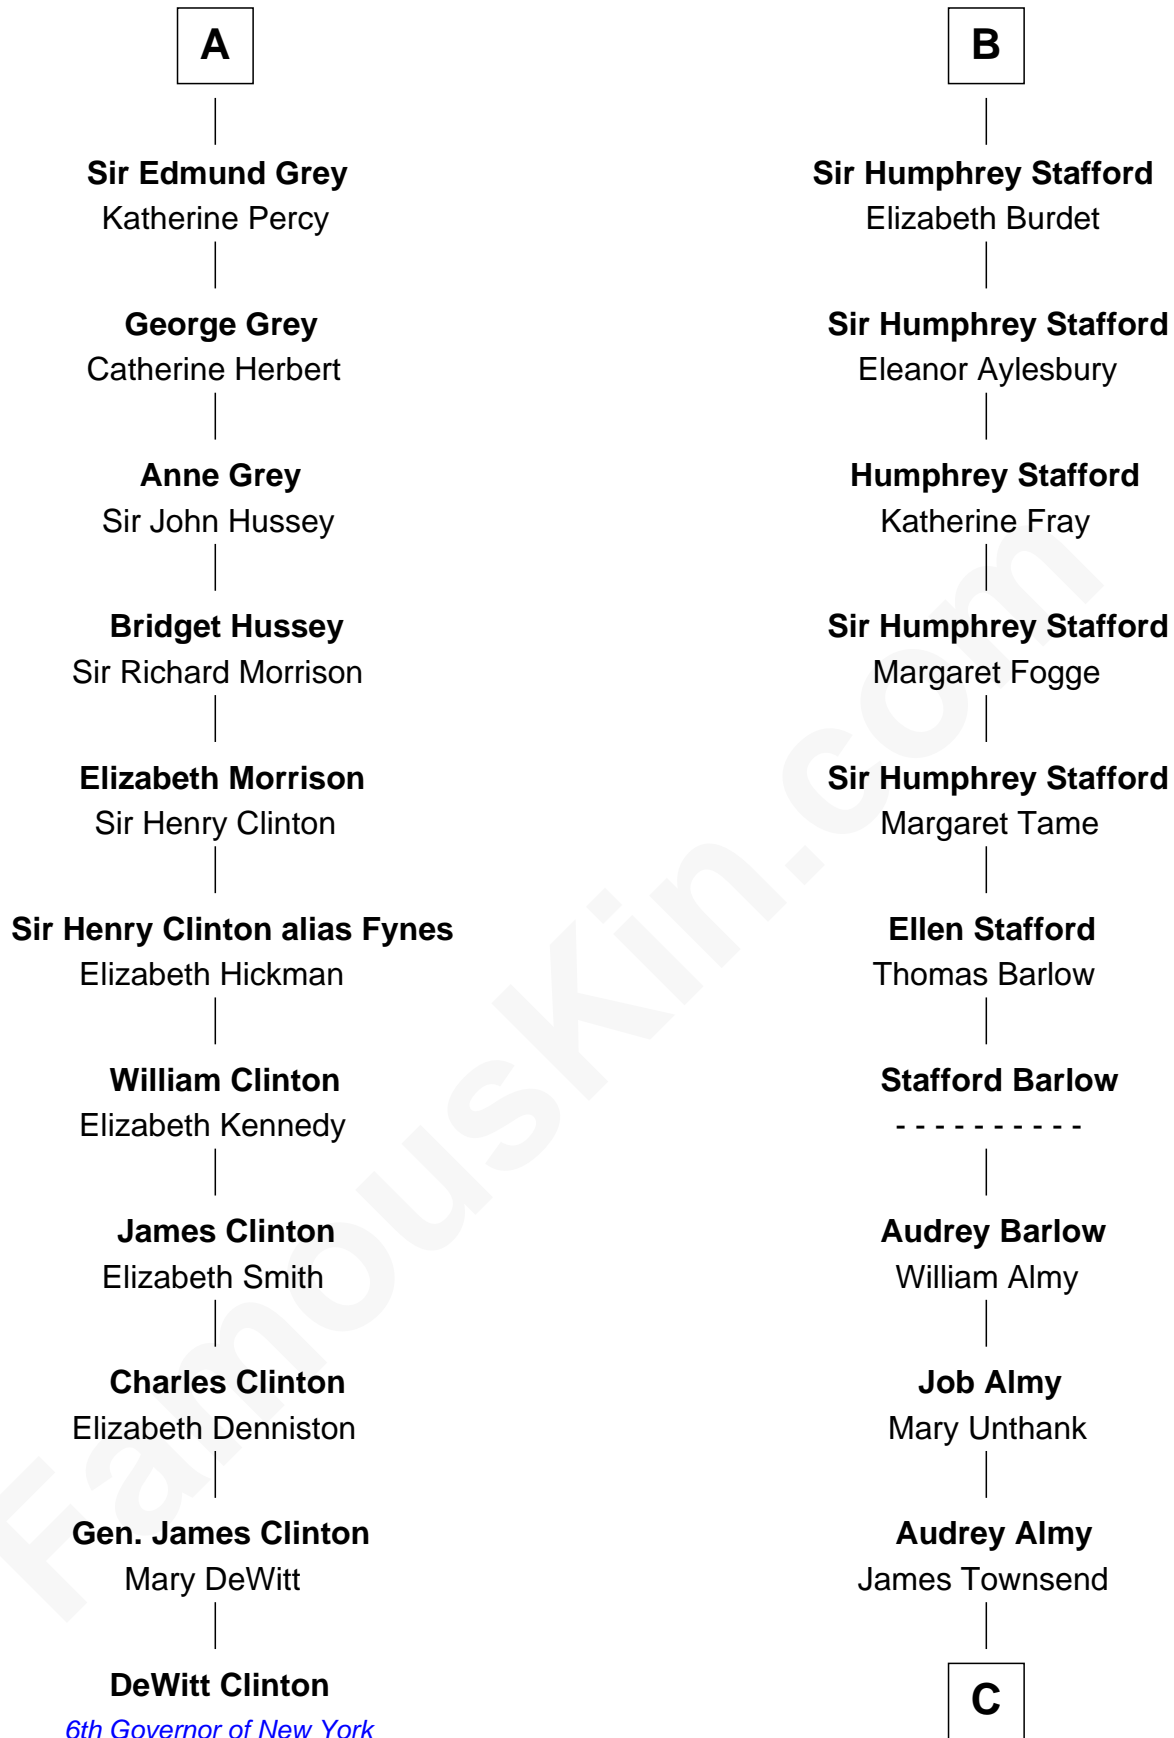

FamousKin.com Relationship Chart of

DeWitt Clinton

6th Governor of New York

17th cousin 2 times removed of

Robert Townsend

Member of the Culper Spy Ring during the American Revolution

Sir William Longespee

Ela of Salisbury

Stephen Longespee
Emmeline de Ridelisford

Ela Longespee
Sir Roger la Zouche

Sir Alan la Zouche
Eleanor de Segrave

Maude la Zouche
Sir Robert de Holland

Thomas Holand
Joan Plantagenet

John de Holand
Elizabeth of Lancaster

Constance de Holand
Sir John Grey

A

Ida Longespee

Sir William de Beauchamp

Beatrice de Beauchamp
Thomas FitzOtto

Maud FitzThomas
John de Botetourte

Ada de Botetourte
Sir John de St. Philibert

Maud de St. Philibert
Sir Warin Trussell

Maud Trussell
Sir John de Hastang

Maud de Hastang
Ralph Stafford

B

C

—
Jacob Townsend

Phoebe Seaman

—
Samuel Townsend

Sarah Stoddard