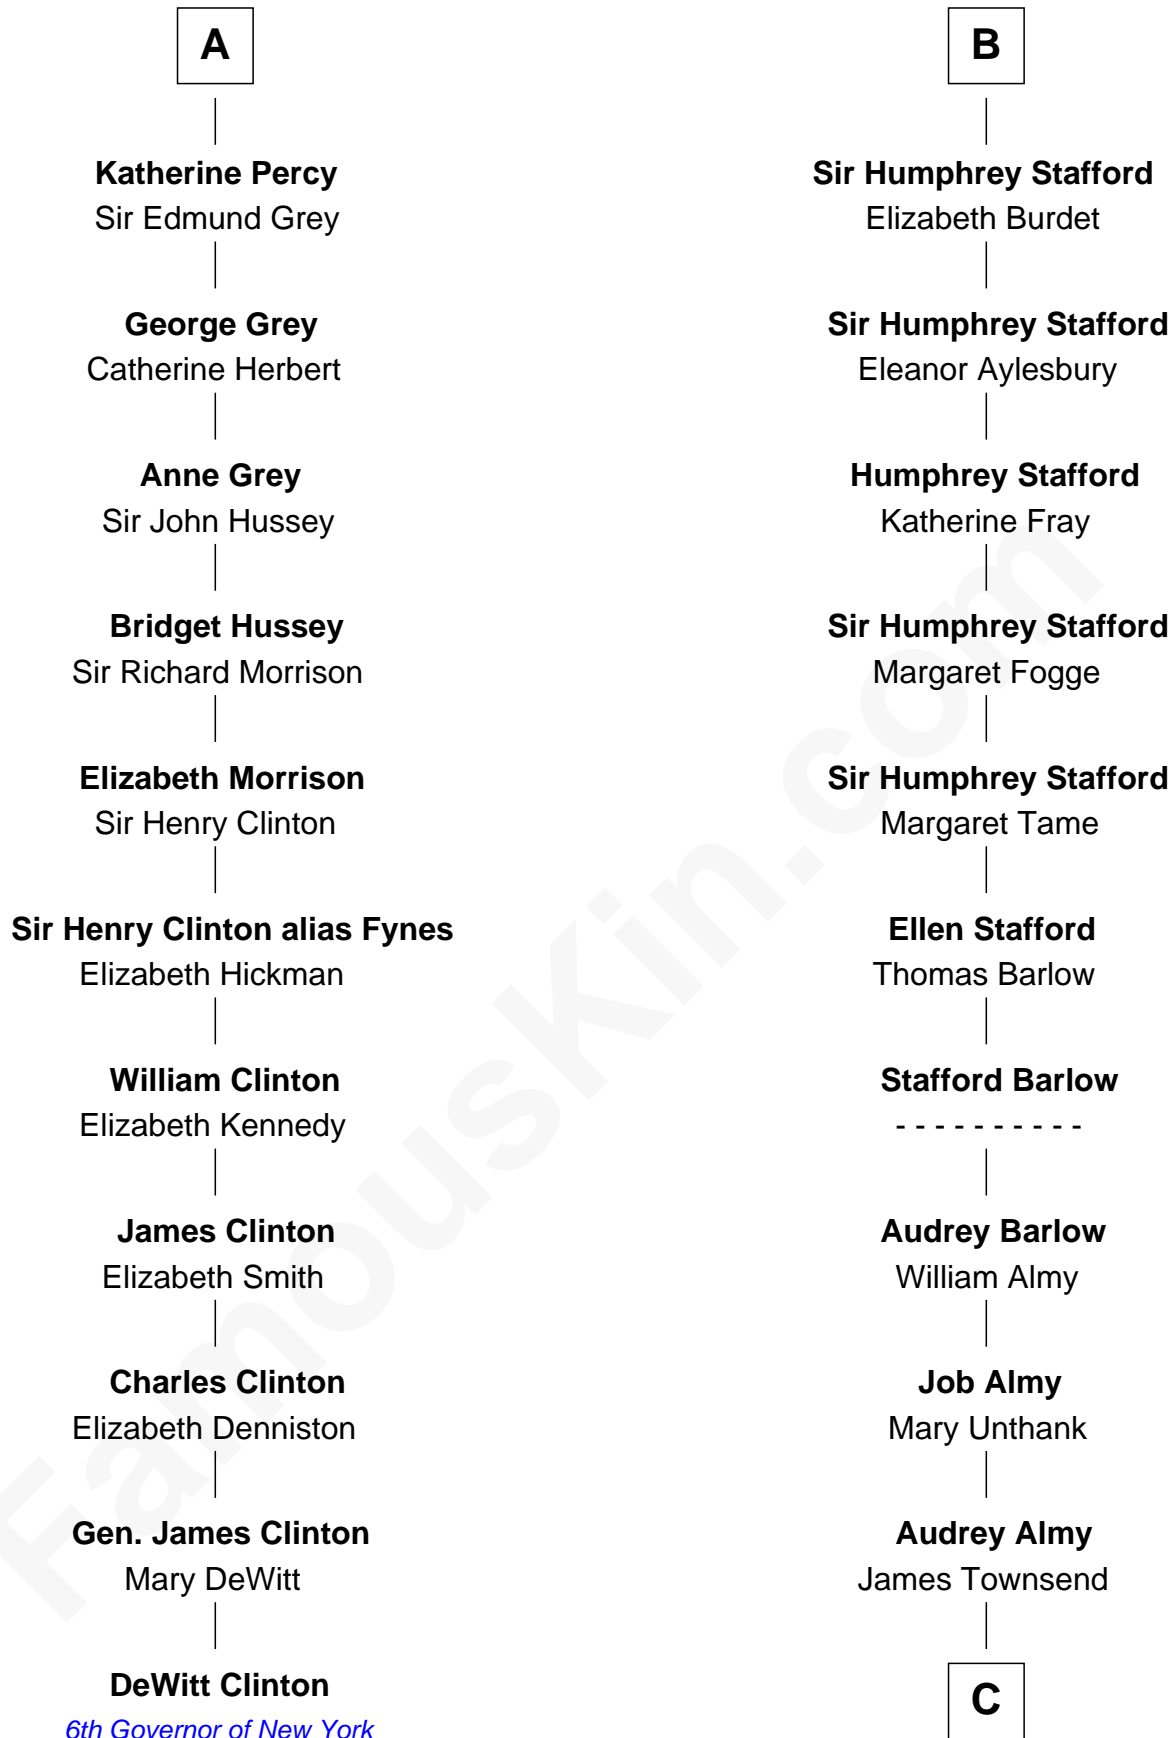

FamousKin.com Relationship Chart of

DeWitt Clinton

6th Governor of New York

17th cousin 2 times removed of

Robert Townsend

Member of the Culper Spy Ring during the American Revolution

C

—
Jacob Townsend

Phoebe Seaman

—
Samuel Townsend

Sarah Stoddard

—
Robert Townsend

Spy known as "Culper Jr."

FamousKin.com