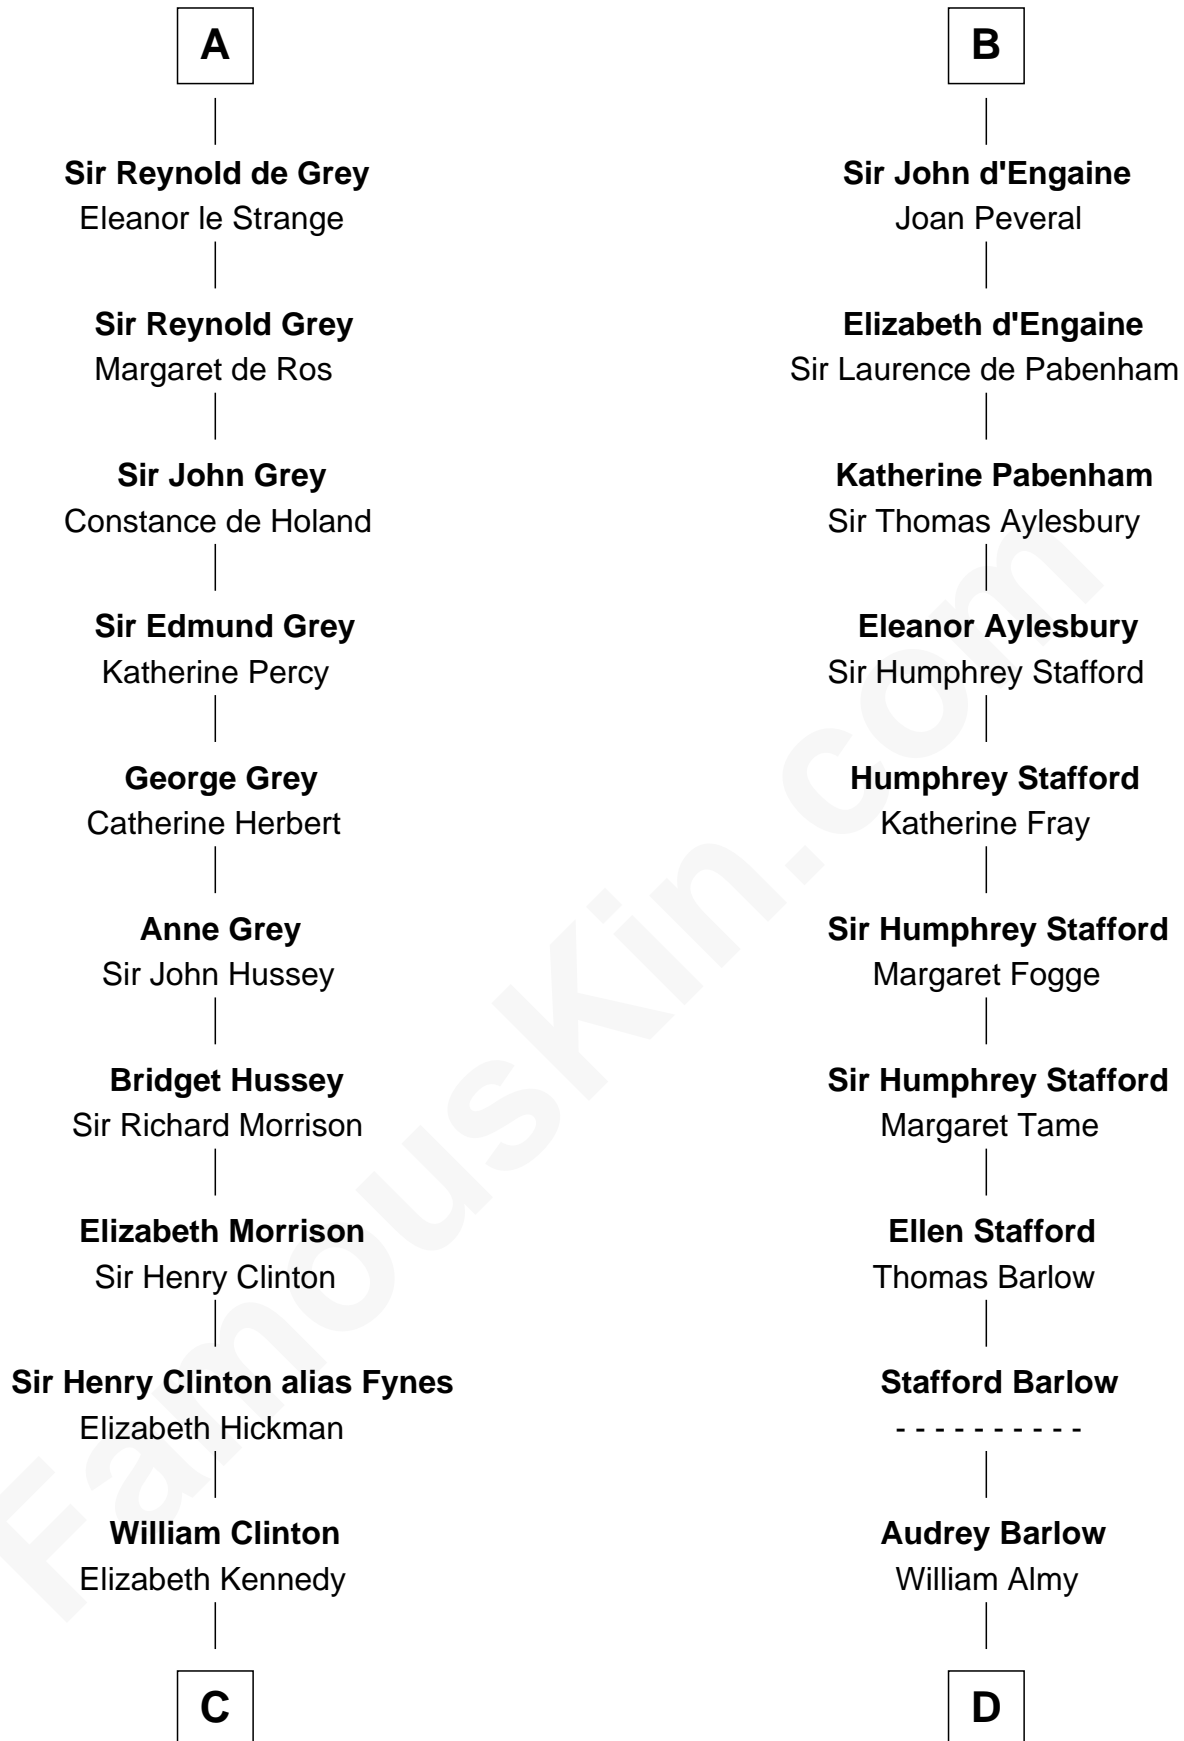

# FamousKin.com Relationship Chart of

**DeWitt Clinton**

6th Governor of New York

20th cousin 1 time removed of

**Robert Townsend**

Member of the Culper Spy Ring during the American Revolution

**C**

**James Clinton**  
Elizabeth Smith

**Charles Clinton**  
Elizabeth Denniston

**Gen. James Clinton**  
Mary DeWitt

**DeWitt Clinton**  
*6th Governor of New York*

**D**

**Job Almy**  
Mary Unthank

**Audrey Almy**  
James Townsend

**Jacob Townsend**  
Phoebe Seaman

**Samuel Townsend**  
Sarah Stoddard

**Robert Townsend**  
*Spy known as "Culper Jr."*