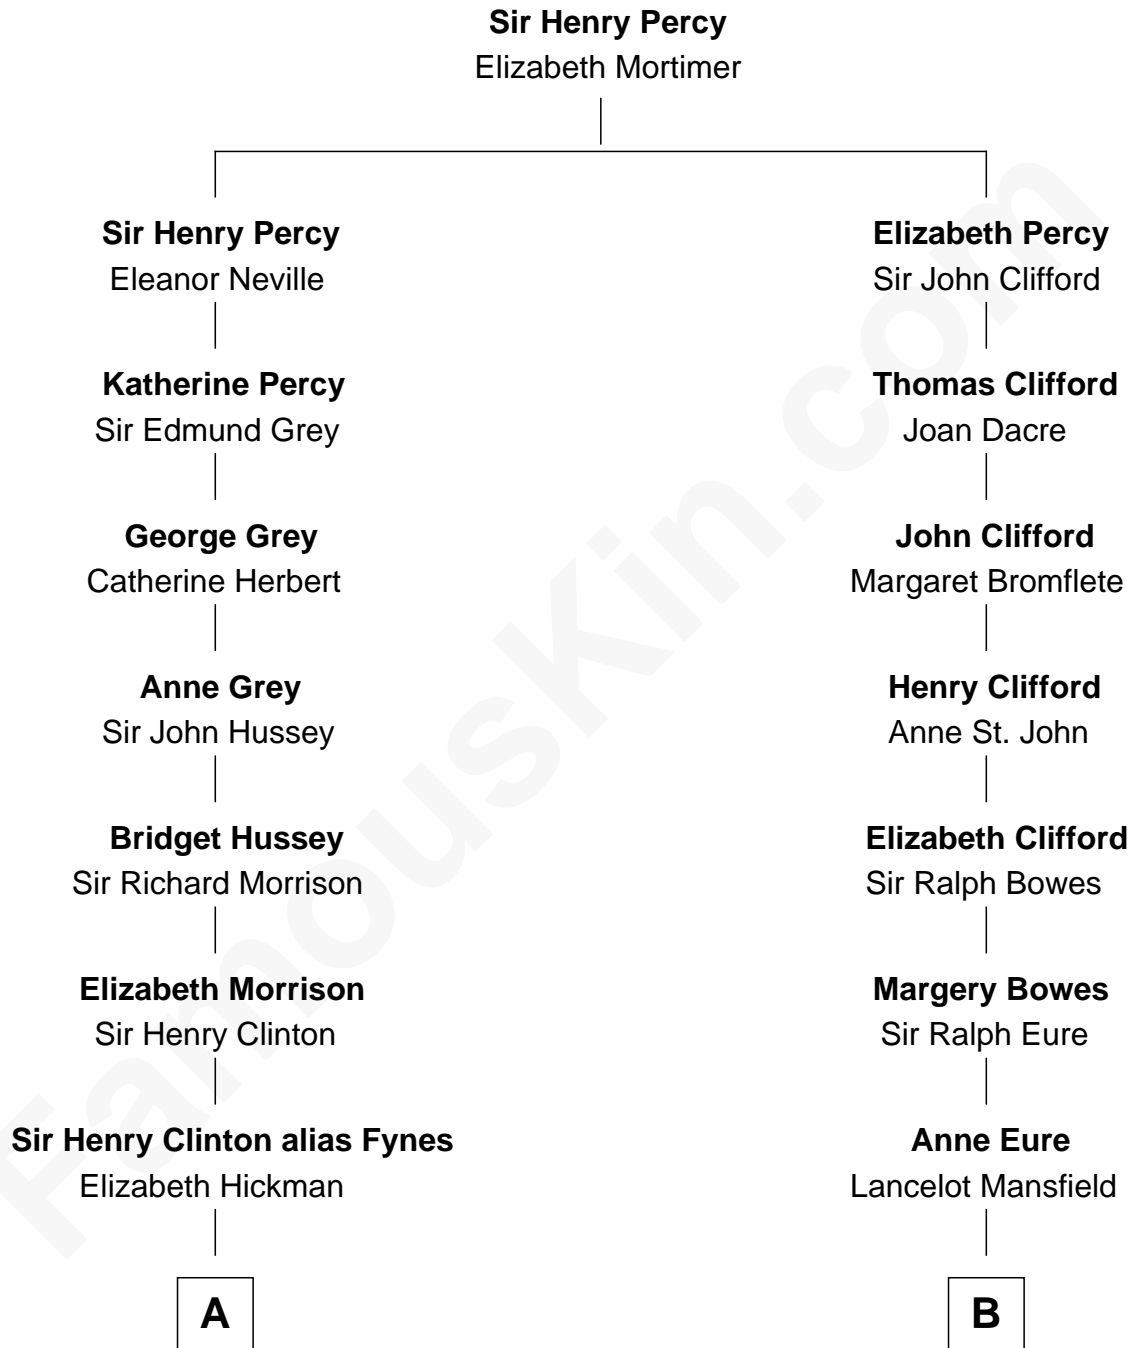

FamousKin.com

Relationship Chart of

DeWitt Clinton

6th Governor of New York

11th cousin 7 times removed of

Sandra Day O'Connor

First Female U.S. Supreme Court Justice

C

Henry R. Day
Ada Mae Wilkey

Sandra Day O'Connor
U.S. Supreme Court Justice

FamousKin.com