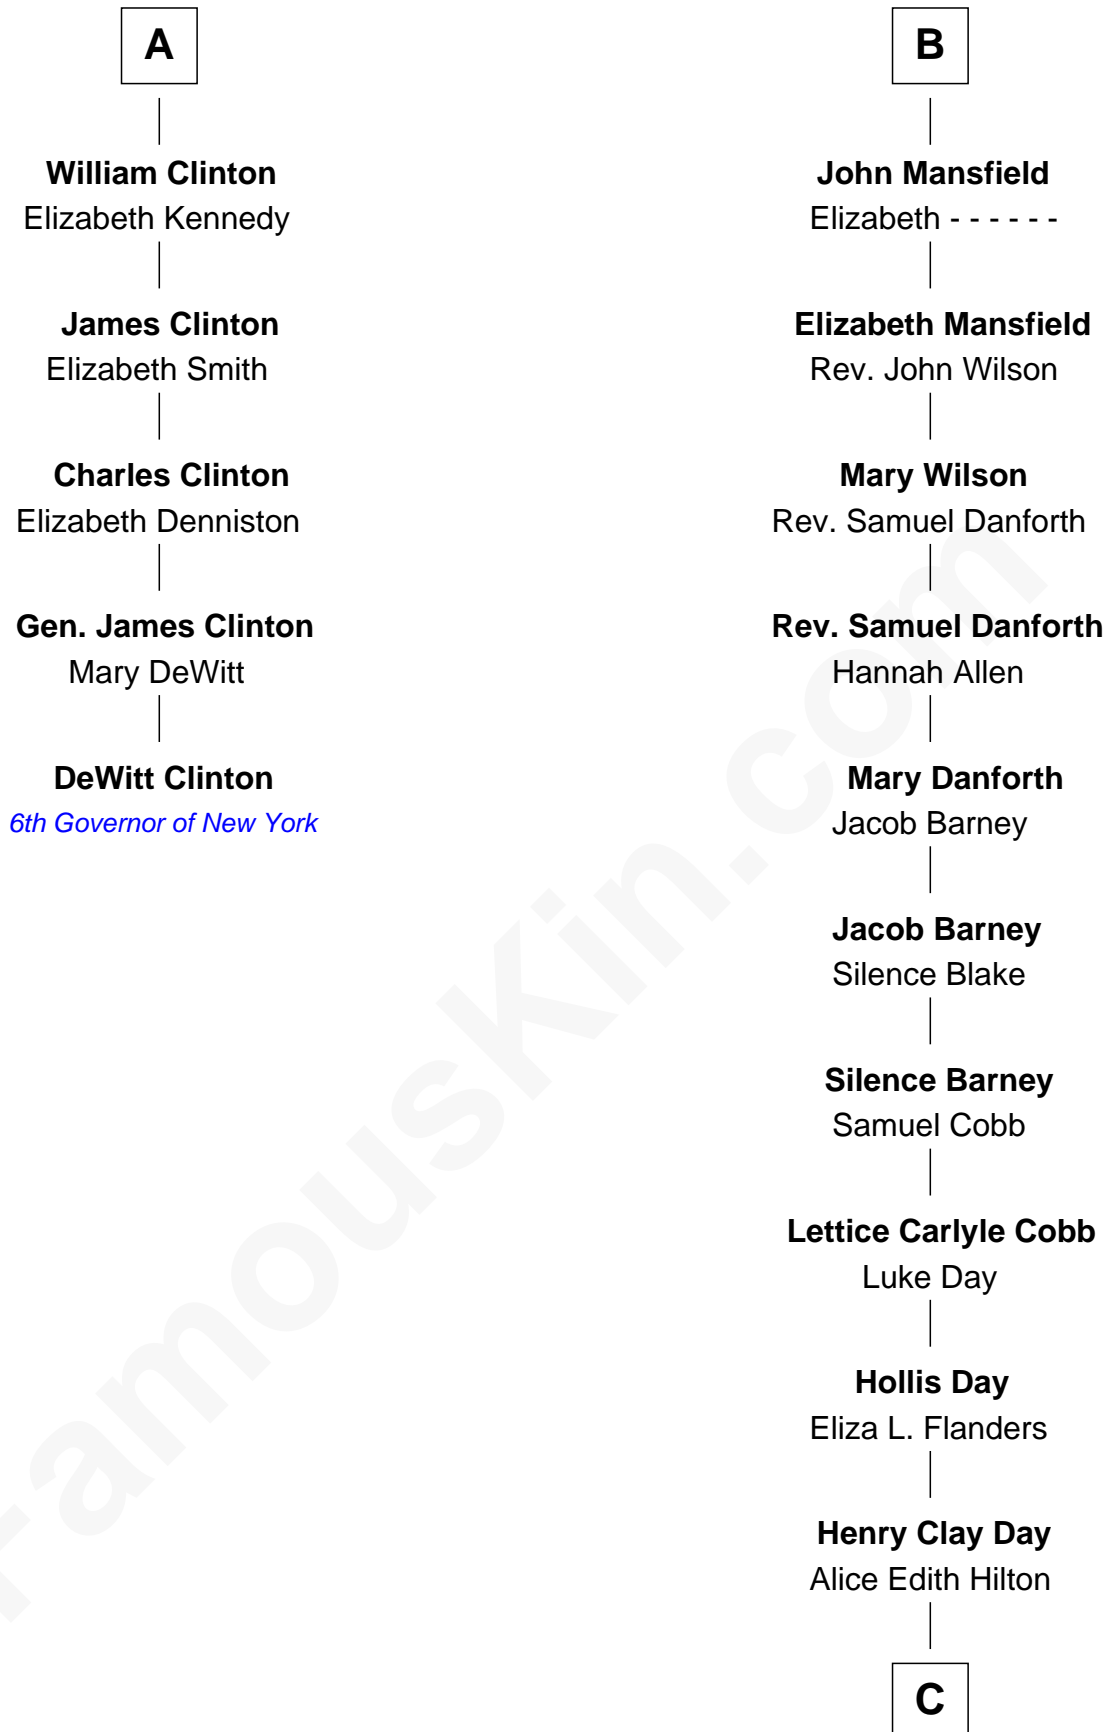

FamousKin.com

Relationship Chart of

DeWitt Clinton

6th Governor of New York

11th cousin 7 times removed of

Sandra Day O'Connor

First Female U.S. Supreme Court Justice

C